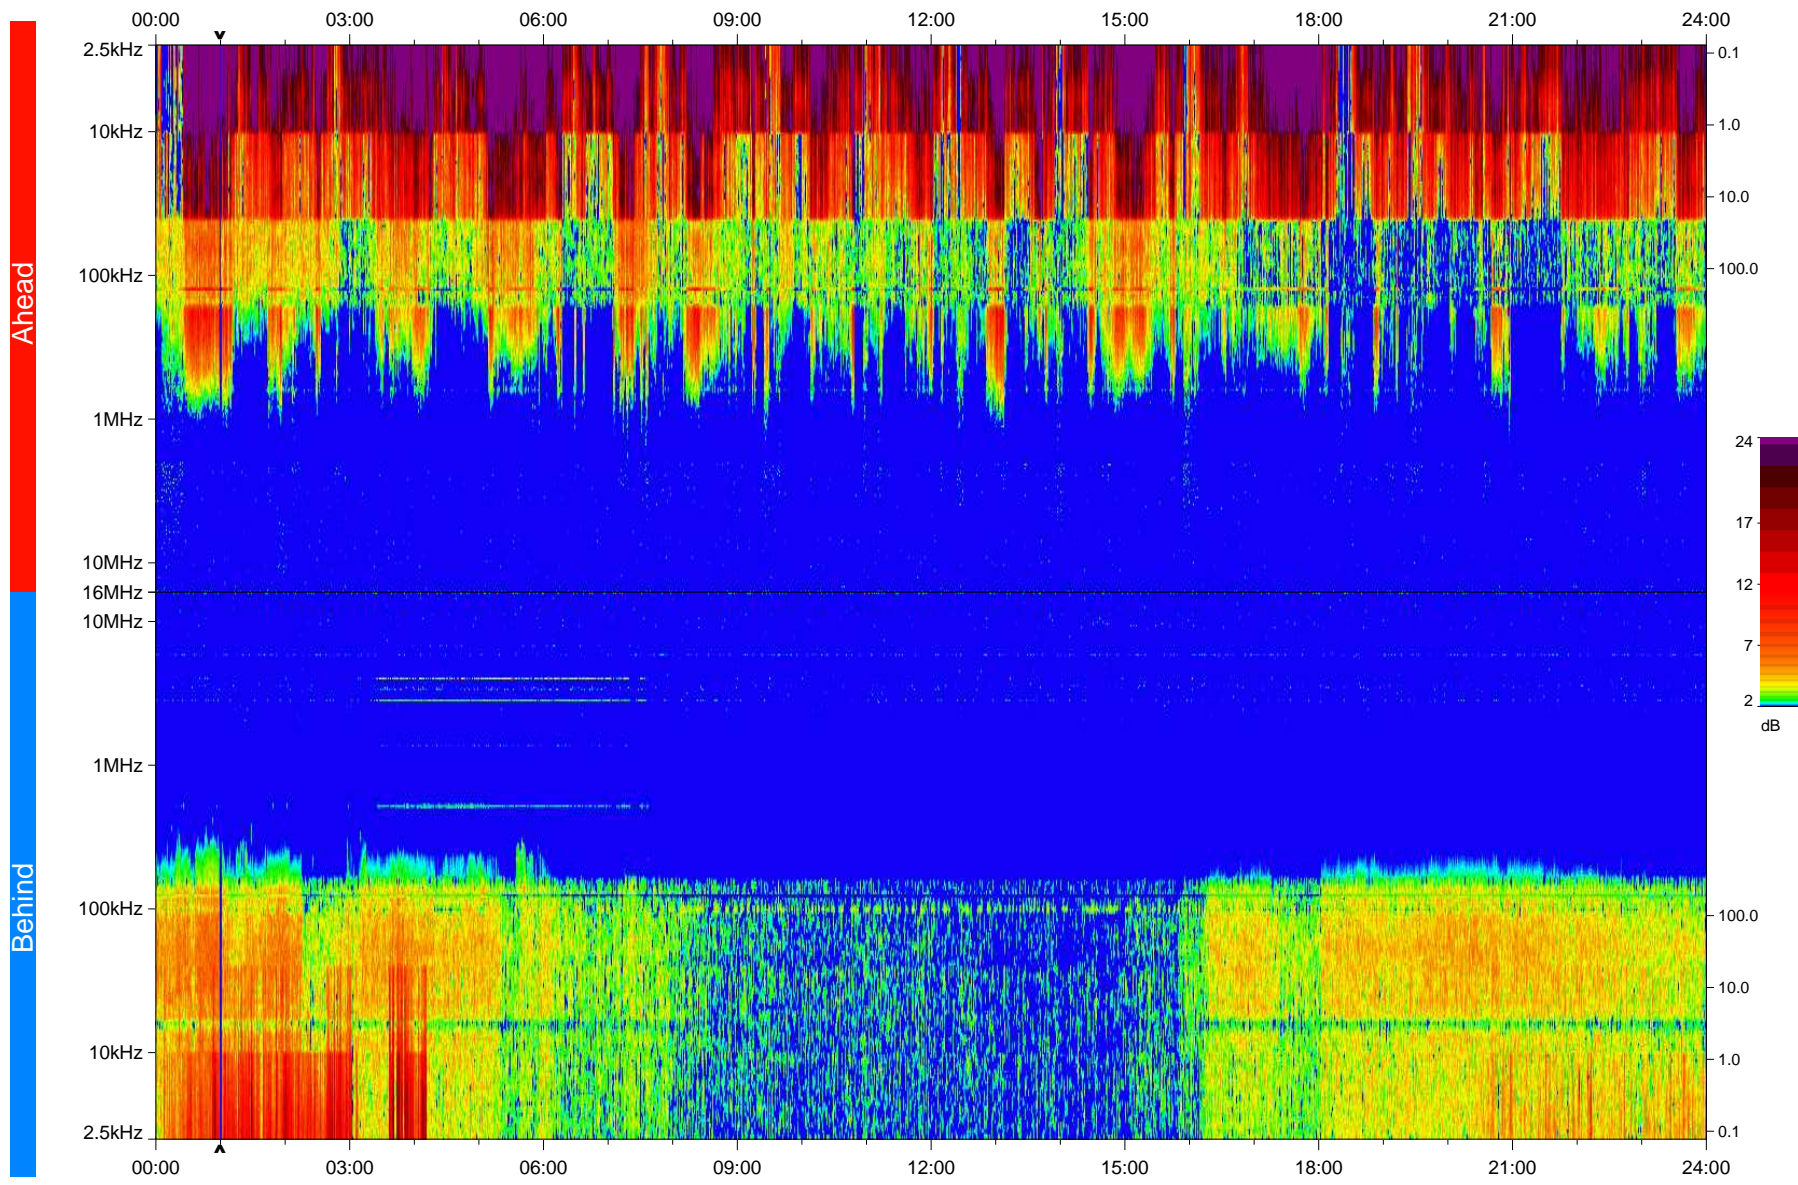

# STEREO/WAVES Daily Summary - 15-Mar-2009 (DOY 074)

Ahead source file: swaves\_ahead\_2009\_074\_1\_04.fin  
Ahead PSE Angle: 44.6°

Behind PSE Angle: -47.5°  
Behind source file: swaves\_behind\_2009\_074\_1\_04.fin

Time (UTC)

file: stereo\_swaves\_daily-summary\_color\_20090315\_v04  
made by: space.umn.edu on macOS with IDL 8.8.2 on 2022-10-17 04:21:11, with TLib V945 / dynspec V311