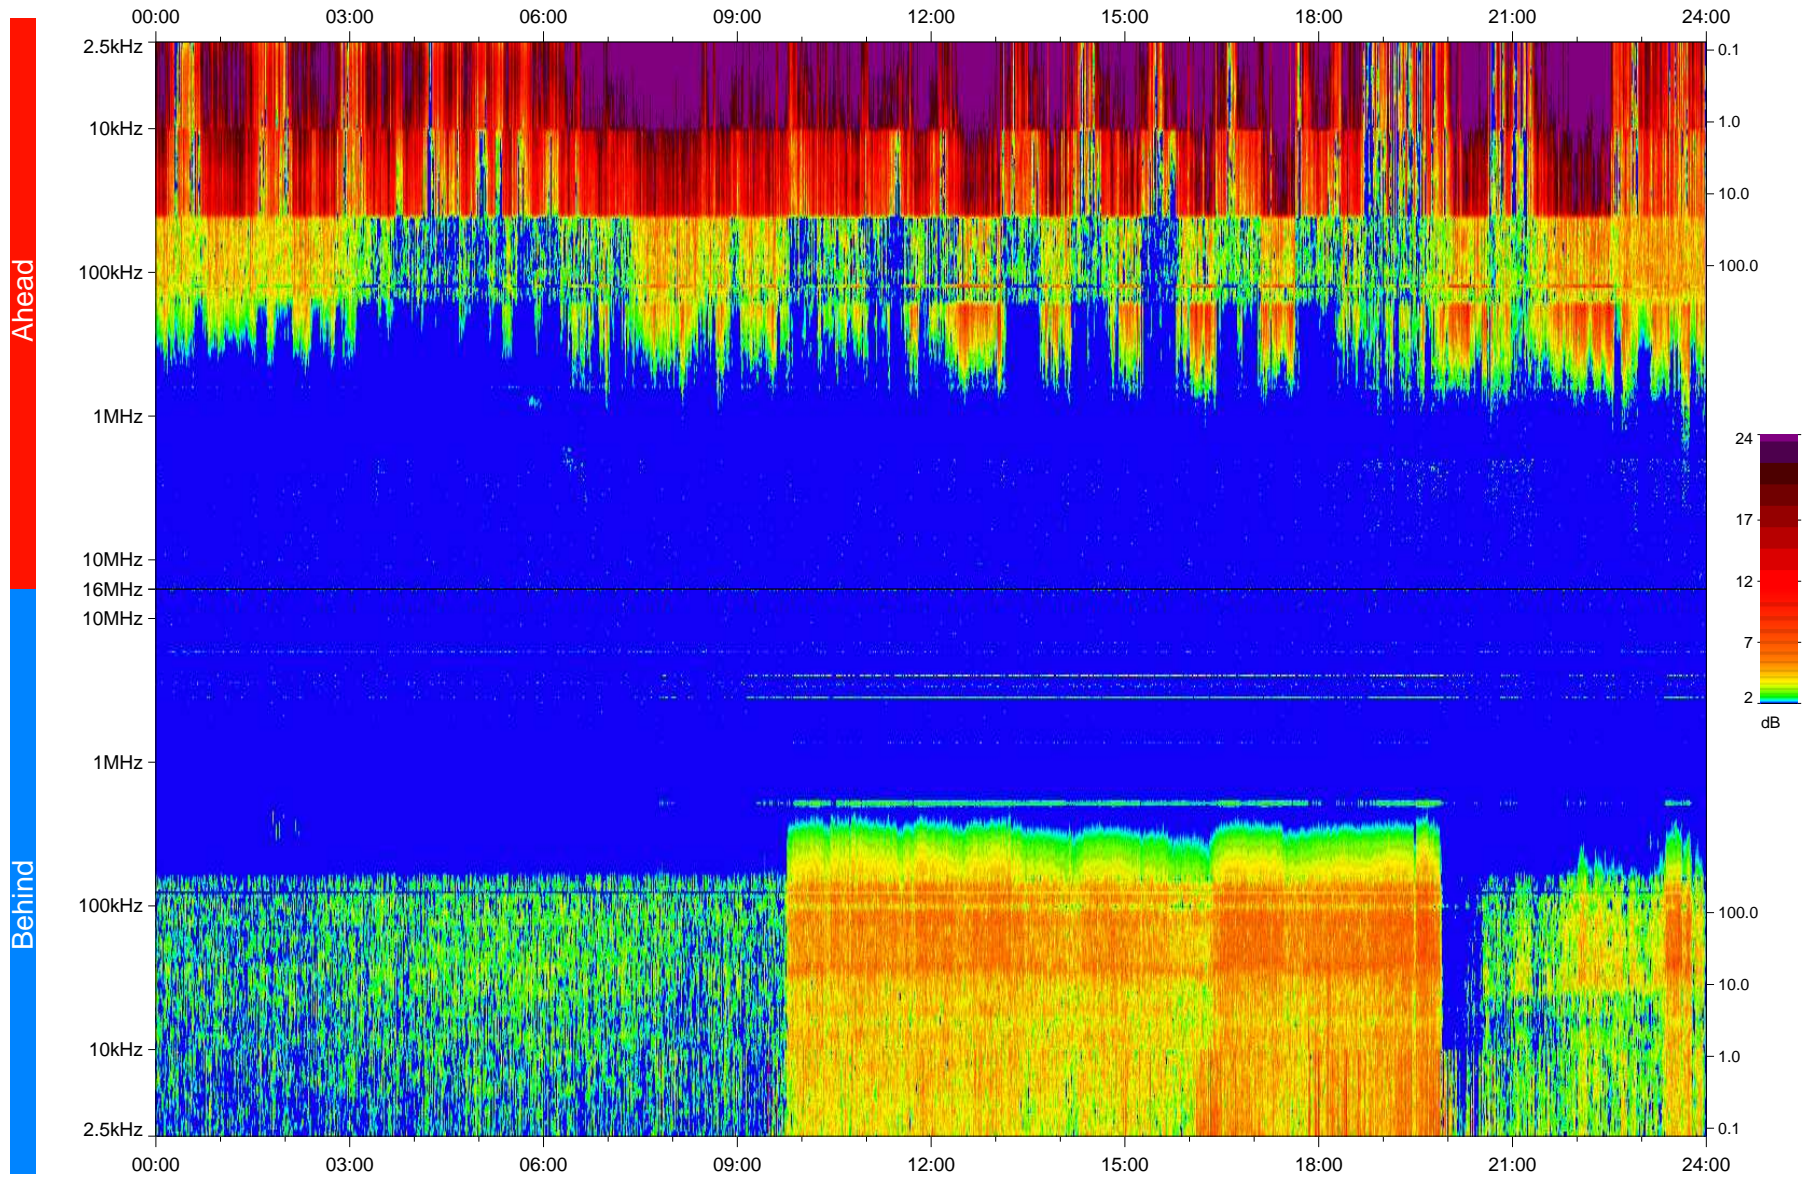

# STEREO/WAVES Daily Summary - 14-Mar-2009 (DOY 073)

Ahead source file: swaves\_ahead\_2009\_073\_1\_04.fin  
Ahead PSE Angle: -44.5°

Behind PSE Angle: -47.5°  
Behind source file: swaves\_behind\_2009\_073\_1\_04.fin

Time (UTC)

file: stereo\_swaves\_daily-summary\_color\_20090314\_v04  
made by: space.umn.edu on macOS with IDL 8.8.2 on 2022-10-17 04:18:18, with TLib V945 / dynspec V311