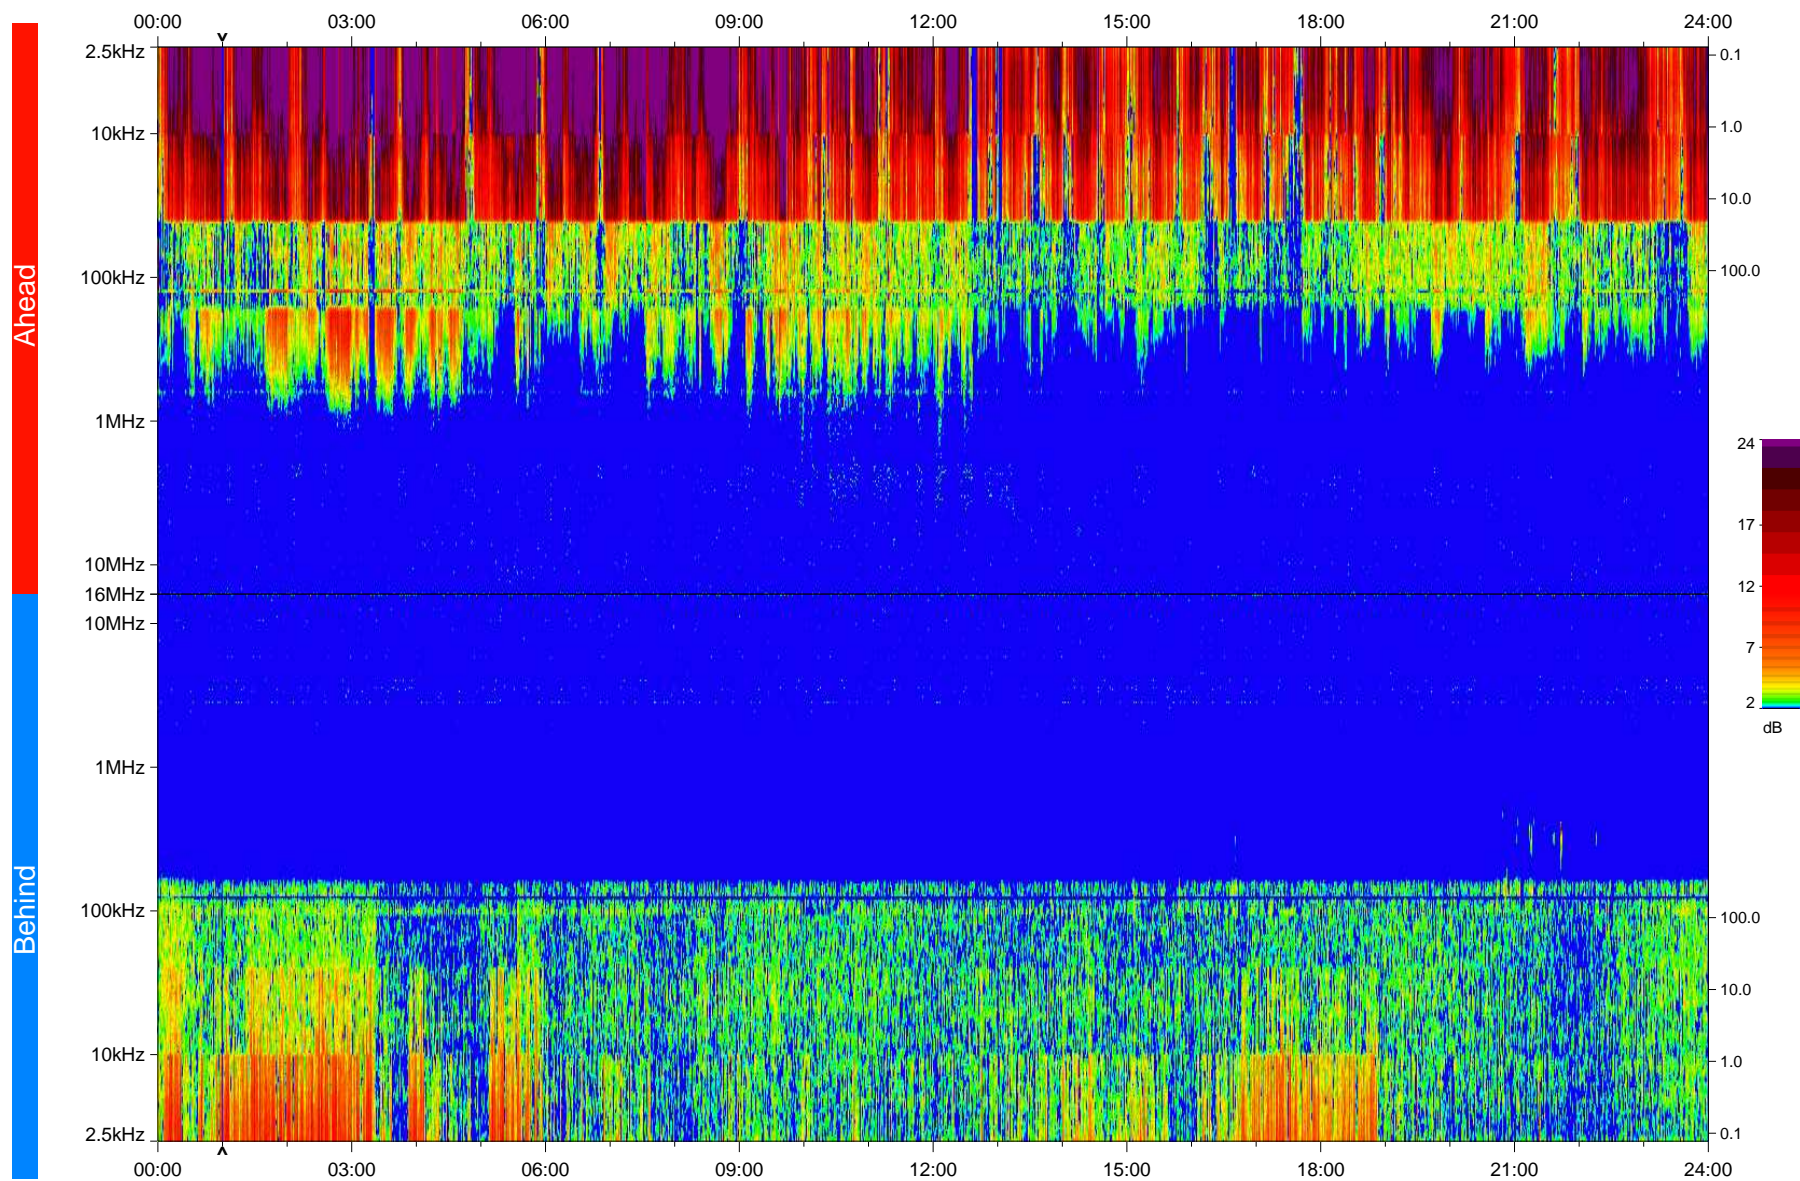

# STEREO/WAVES Daily Summary - 13-Mar-2009 (DOY 072)

Ahead source file: swaves\_ahead\_2009\_072\_1\_03.ptp  
Ahead PSE Angle: 44.5°

Behind PSE Angle: -47.5°  
Behind source file: swaves\_behind\_2009\_072\_1\_04.fin

Time (UTC)

file: stereo\_swaves\_daily-summary\_color\_20090313\_v04  
made by: space.umn.edu on macOS with IDL 8.8.2 on 2022-10-17 04:15:26, with TLib V945 / dynspec V311