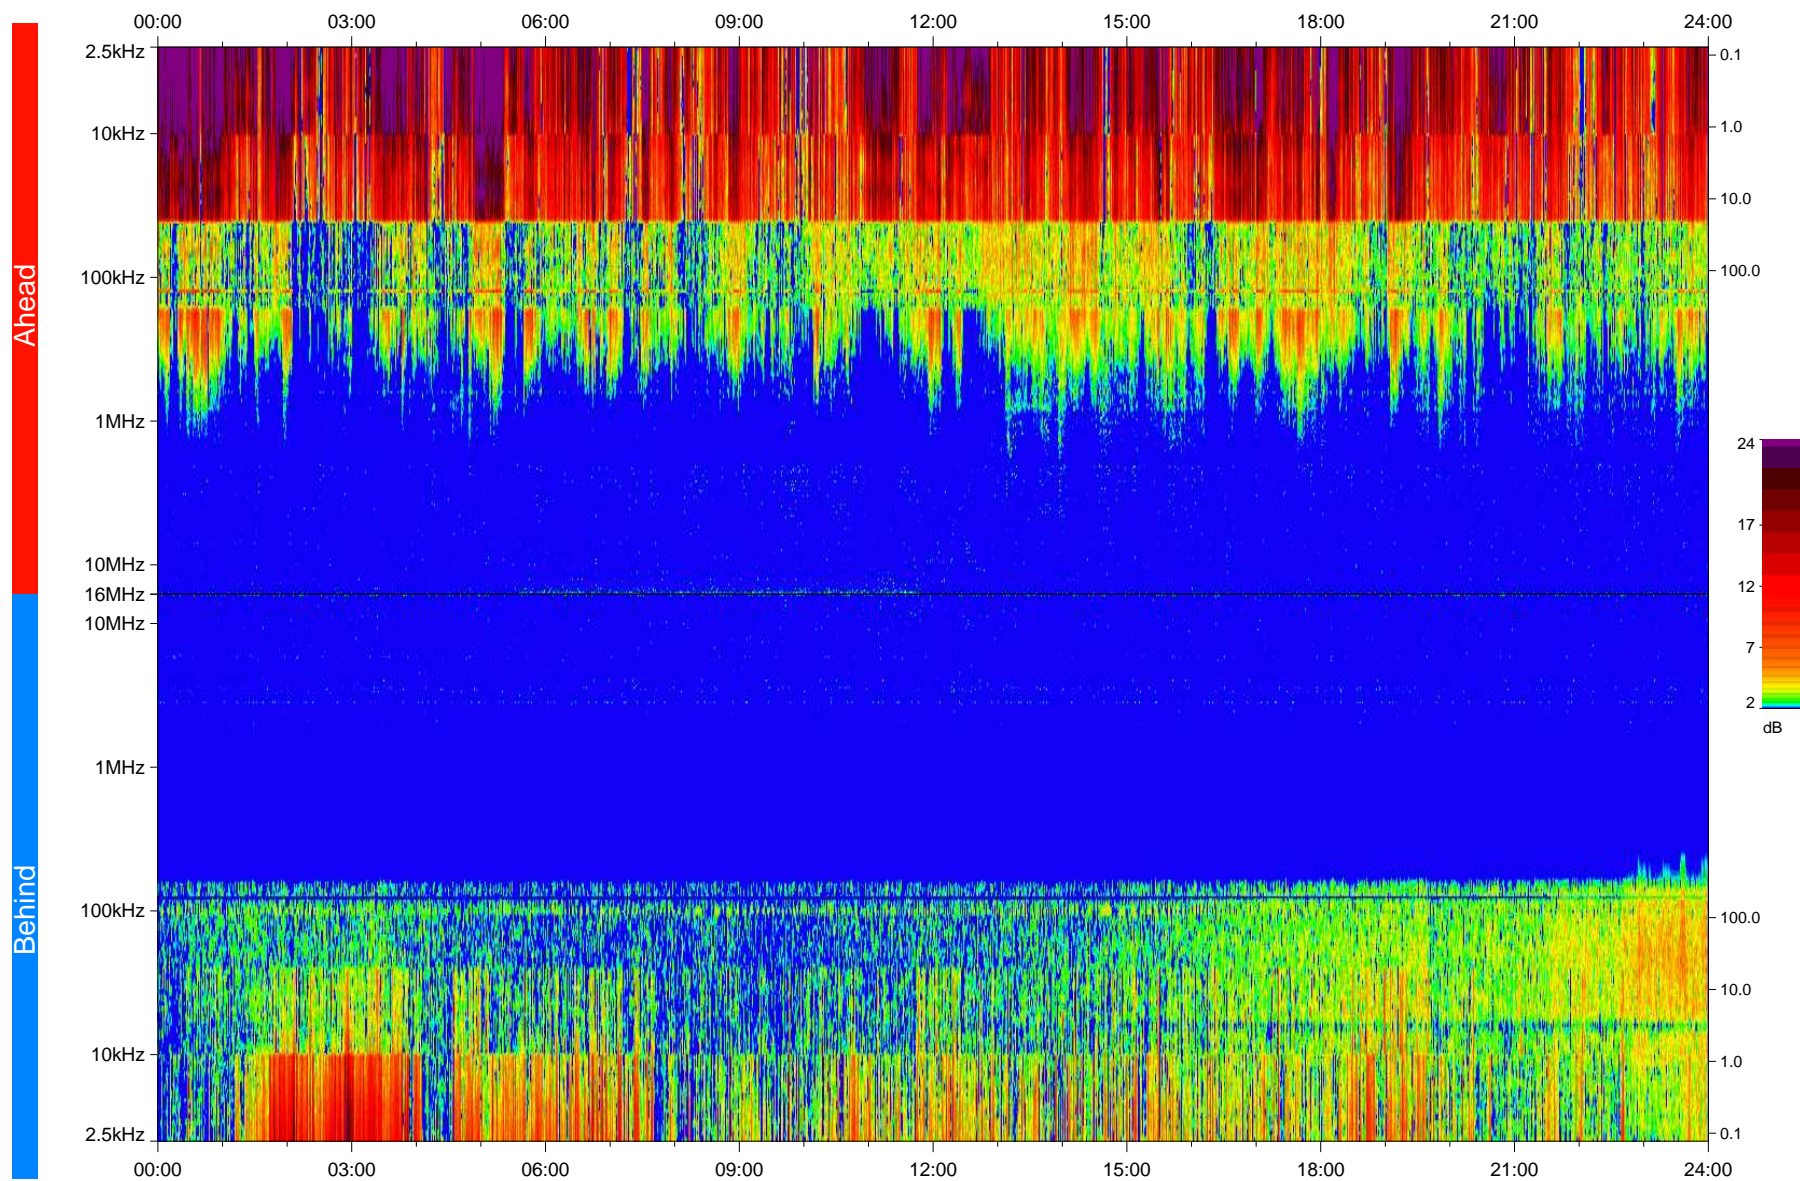

# STEREO/WAVES Daily Summary - 12-Mar-2009 (DOY 071)

Ahead source file: swaves\_ahead\_2009\_071\_1\_04.fin  
Ahead PSE Angle: 44.5°

Behind PSE Angle: -47.5°  
Behind source file: swaves\_behind\_2009\_071\_1\_04.fin

Time (UTC)

file: stereo\_swaves\_daily-summary\_color\_20090312\_v04  
made by: space.umn.edu on macOS with IDL 8.8.2 on 2022-10-17 04:12:36, with TLib V945 / dynspec V311