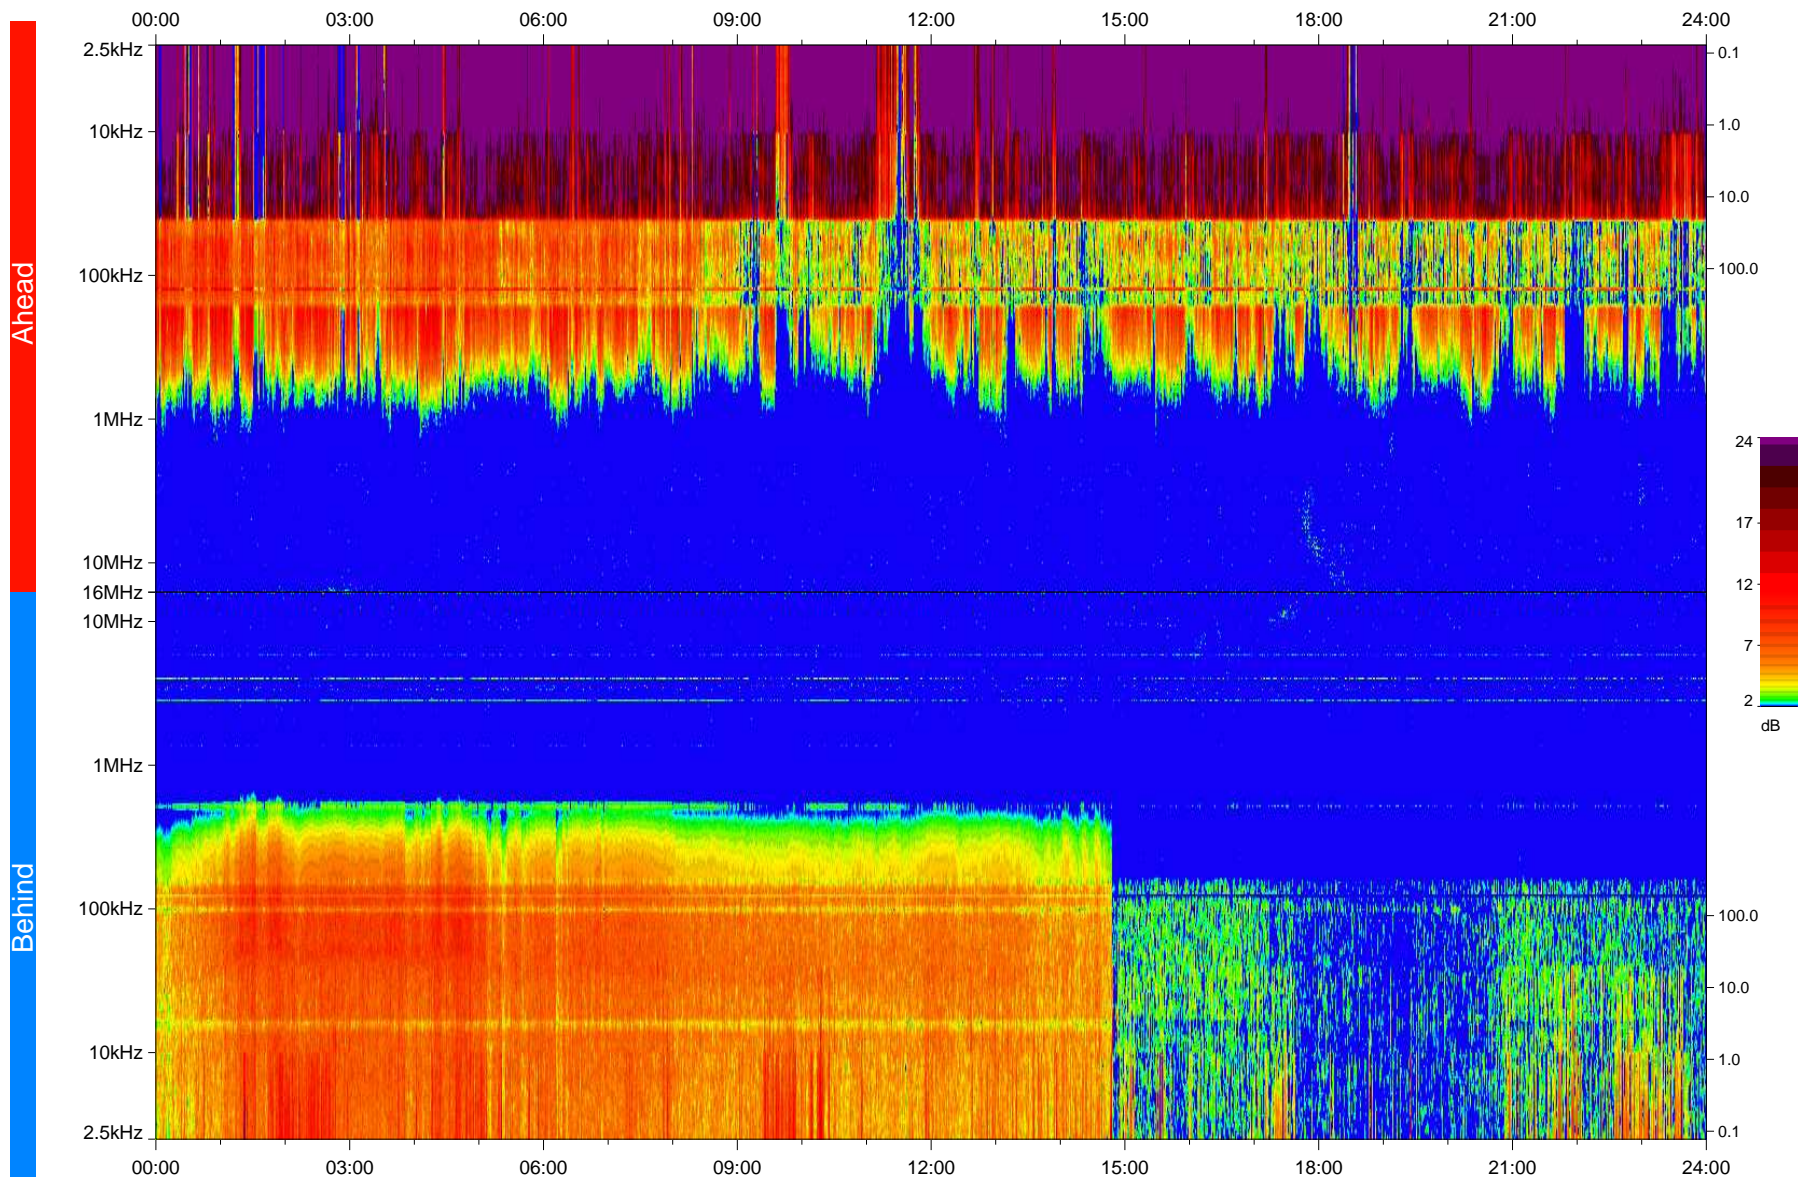

# STEREO/WAVES Daily Summary - 10-Mar-2009 (DOY 069)

Ahead source file: swaves\_ahead\_2009\_069\_1\_04.fin  
Ahead PSE Angle: -44.3°

Behind PSE Angle: -47.6°  
Behind source file: swaves\_behind\_2009\_069\_1\_04.fin

Time (UTC)

file: stereo\_swaves\_daily-summary\_color\_20090310\_v04  
made by: space.umn.edu on macOS with IDL 8.8.2 on 2022-10-17 04:06:54, with TLib V945 / dynspec V311