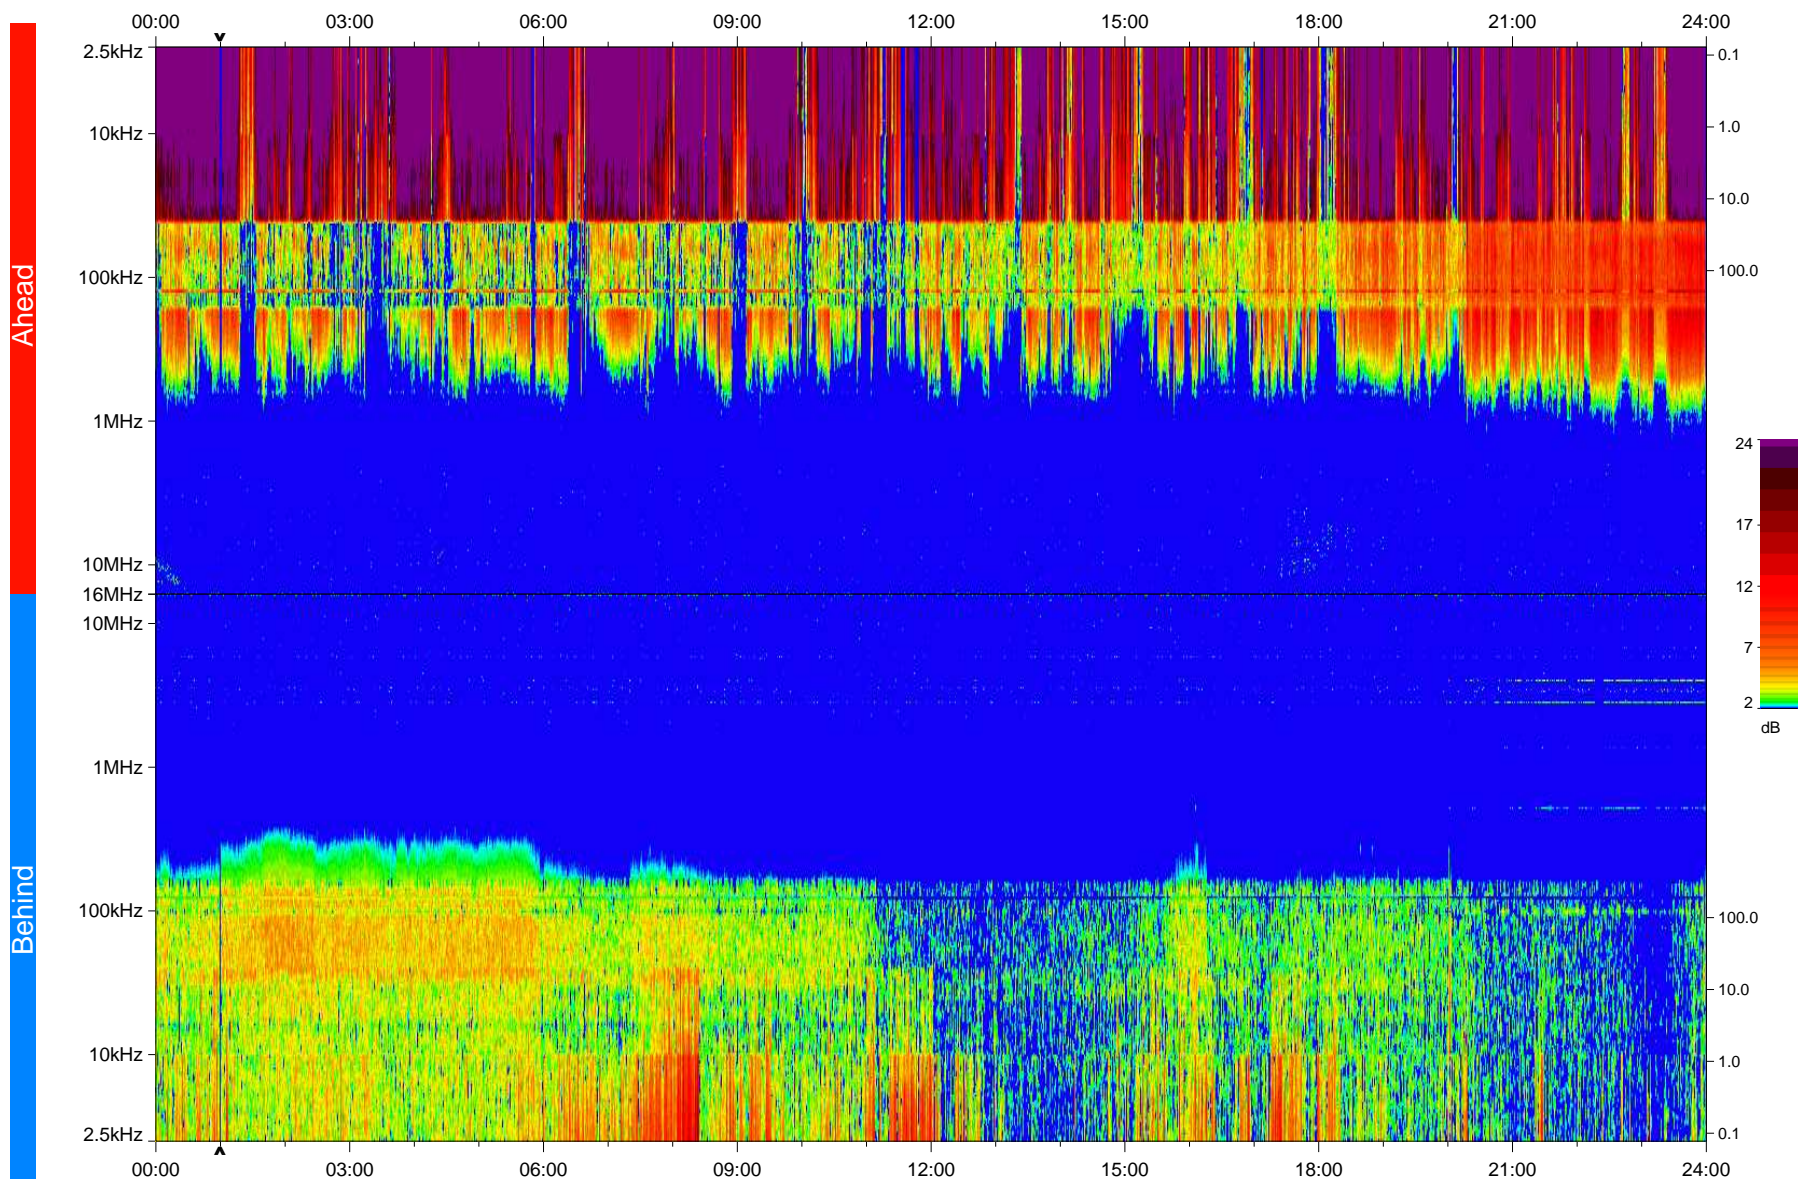

# STEREO/WAVES Daily Summary - 09-Mar-2009 (DOY 068)

Ahead source file: swaves\_ahead\_2009\_068\_1\_04.fin  
Ahead PSE Angle: 44.2°

Behind PSE Angle: -47.6°  
Behind source file: swaves\_behind\_2009\_068\_1\_04.fin

Time (UTC)

file: stereo\_swaves\_daily-summary\_color\_20090309\_v04  
made by: space.umn.edu on macOS with IDL 8.8.2 on 2022-10-17 04:04:03, with TLib V945 / dynspec V311