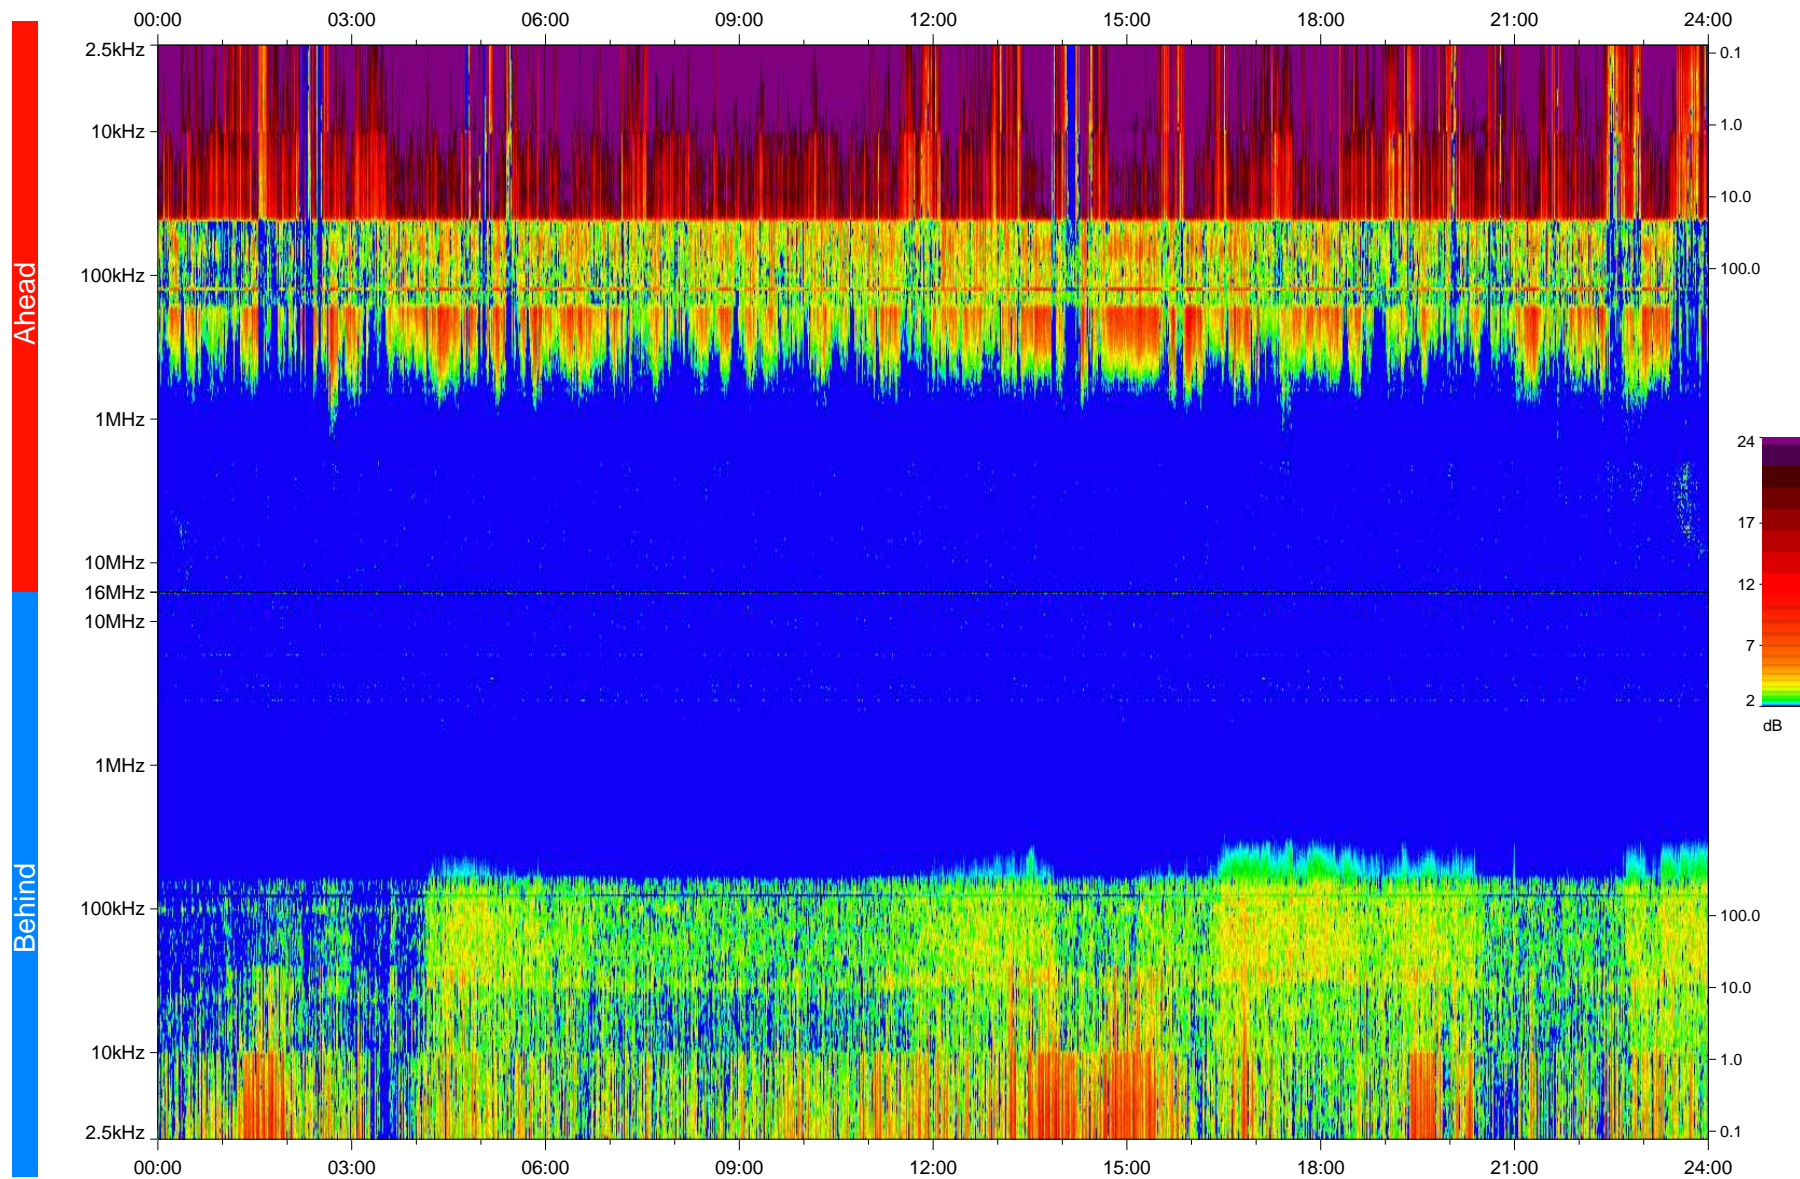

# STEREO/WAVES Daily Summary - 08-Mar-2009 (DOY 067)

Ahead source file: swaves\_ahead\_2009\_067\_1\_04.fin  
Ahead PSE Angle: 44.2°

Behind PSE Angle: -47.6°  
Behind source file: swaves\_behind\_2009\_067\_1\_04.fin

Time (UTC)

file: stereo\_swaves\_daily-summary\_color\_20090308\_v04  
made by: space.umn.edu on macOS with IDL 8.8.2 on 2022-10-17 04:01:12, with TLib V945 / dynspec V311