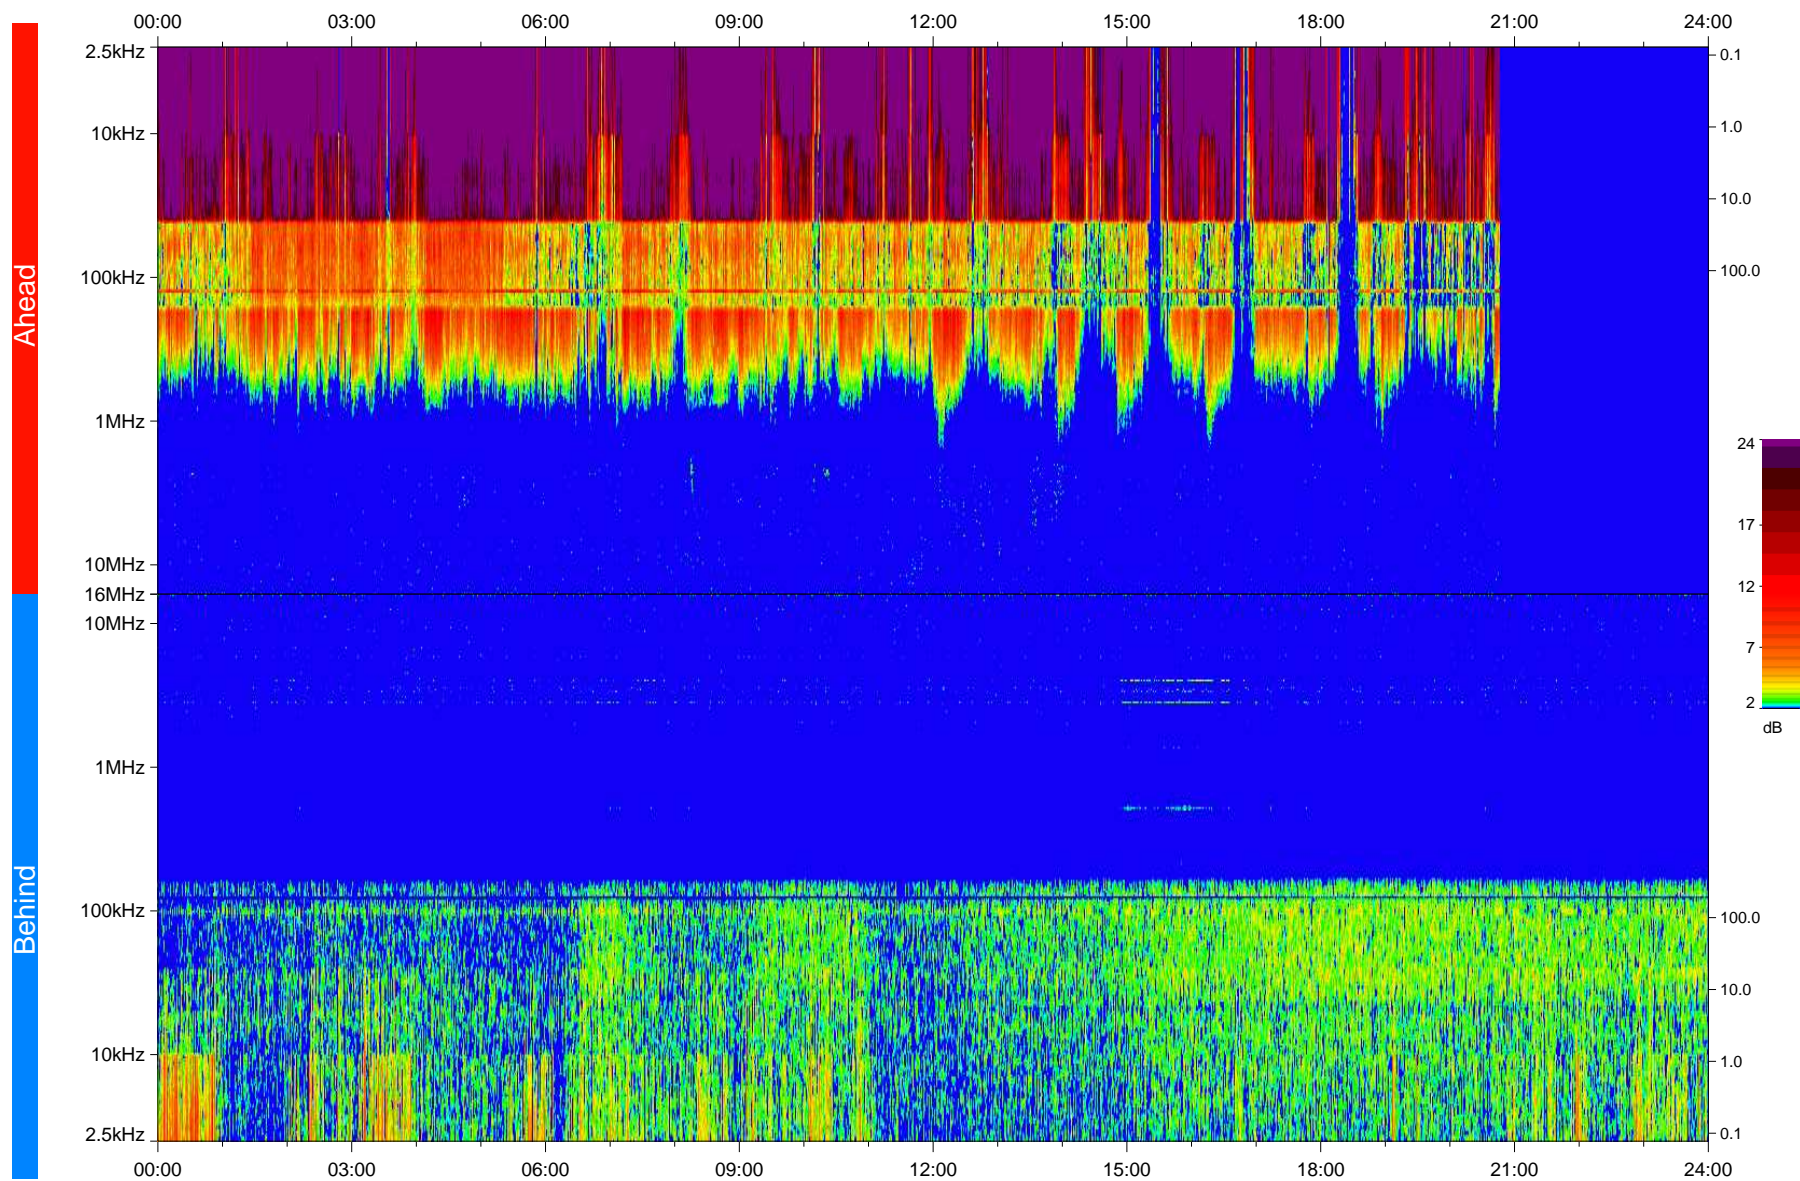

# STEREO/WAVES Daily Summary - 06-Mar-2009 (DOY 065)

Ahead source file: swaves\_ahead\_2009\_065\_1\_04.fin  
Ahead PSE Angle: 44.1°

Behind PSE Angle: -47.6°  
Behind source file: swaves\_behind\_2009\_065\_1\_04.fin

Time (UTC)

file: stereo\_swaves\_daily-summary\_color\_20090306\_v04  
made by: space.umn.edu on macOS with IDL 8.8.2 on 2022-10-17 03:55:38, with TLib V945 / dynspec V311