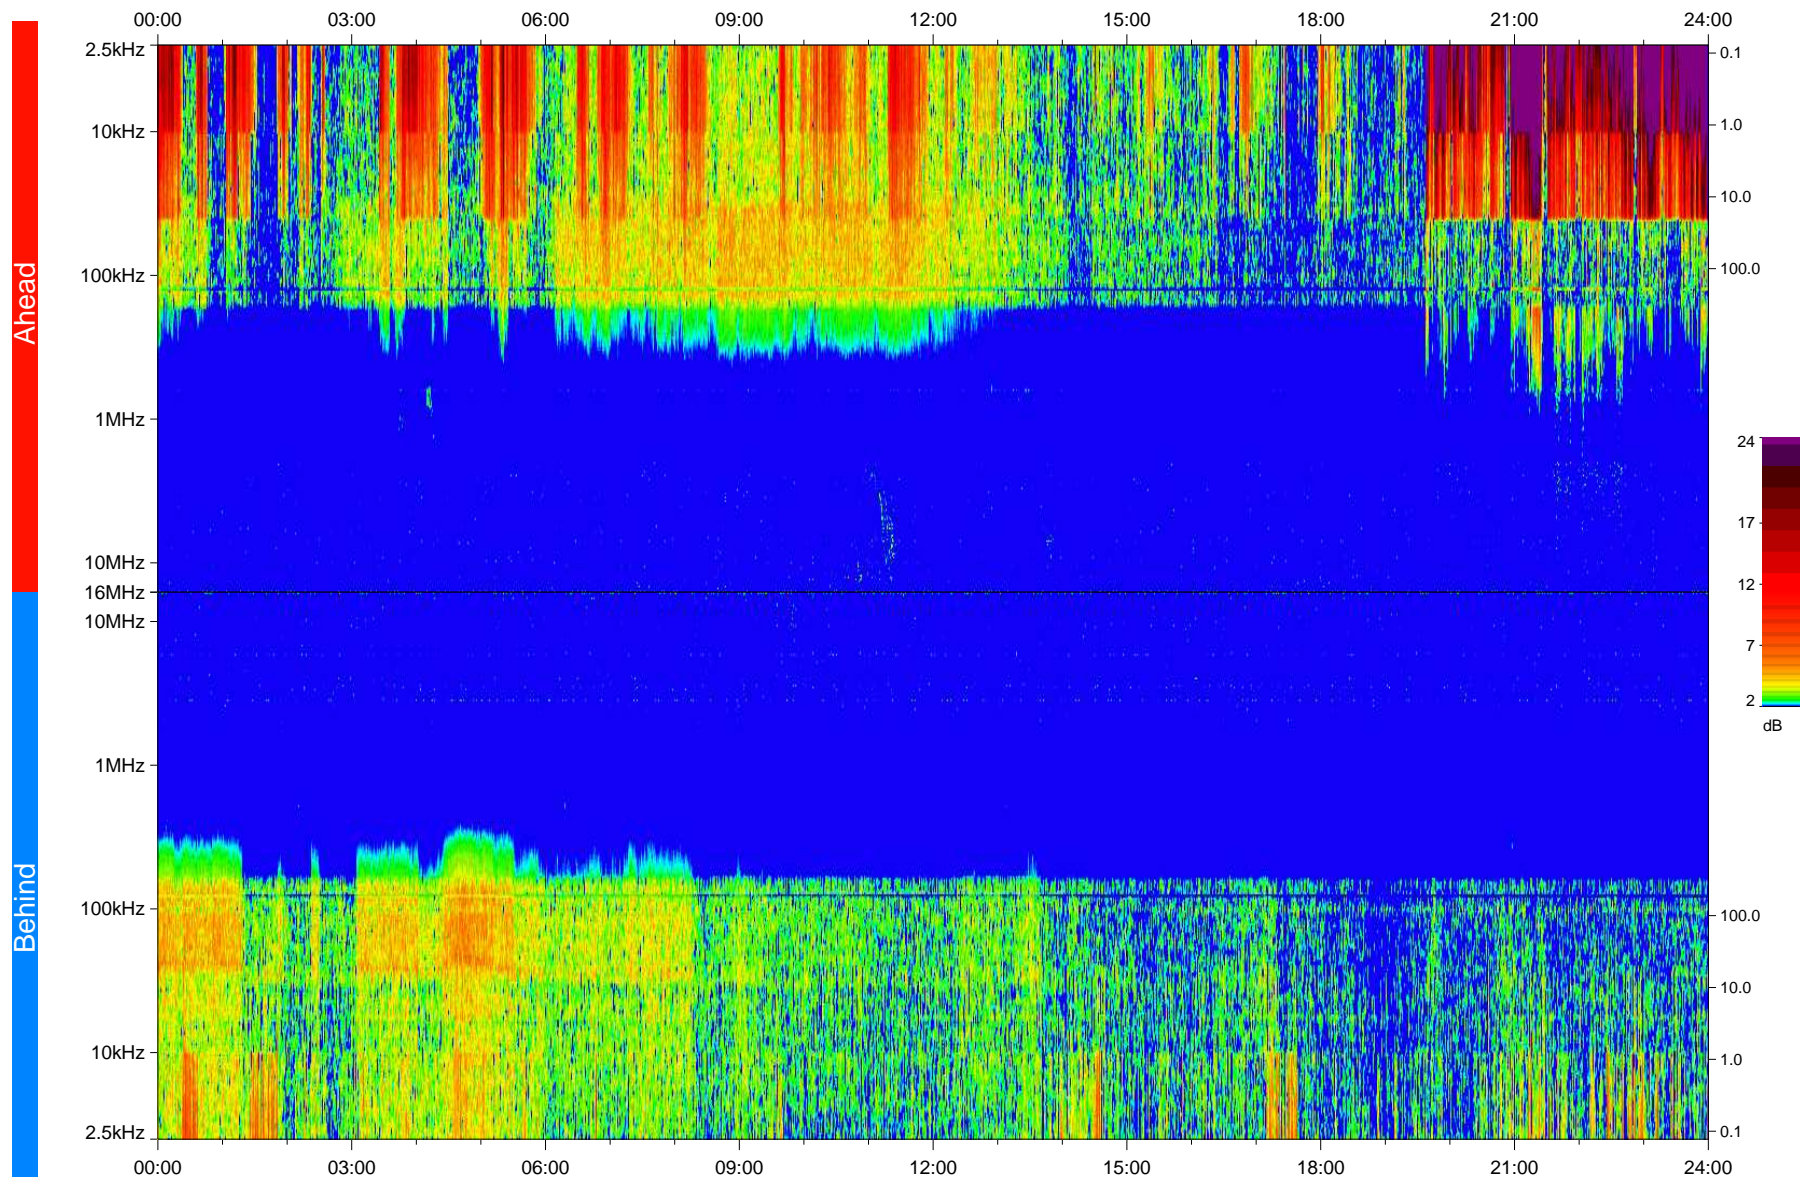

STEREO/WAVES Daily Summary - 04-Mar-2009 (DOY 063)

Ahead source file: swaves_ahead_2009_063_1_04.fin
Ahead PSE Angle: -44.0°

Behind PSE Angle: -47.7°
Behind source file: swaves_behind_2009_063_1_04.fin

Time (UTC)

file: stereo_swaves_daily-summary_color_20090304_v04
made by: space.umn.edu on macOS with IDL 8.8.2 on 2022-10-17 03:50:03, with TMLib V945 / dynspec V311