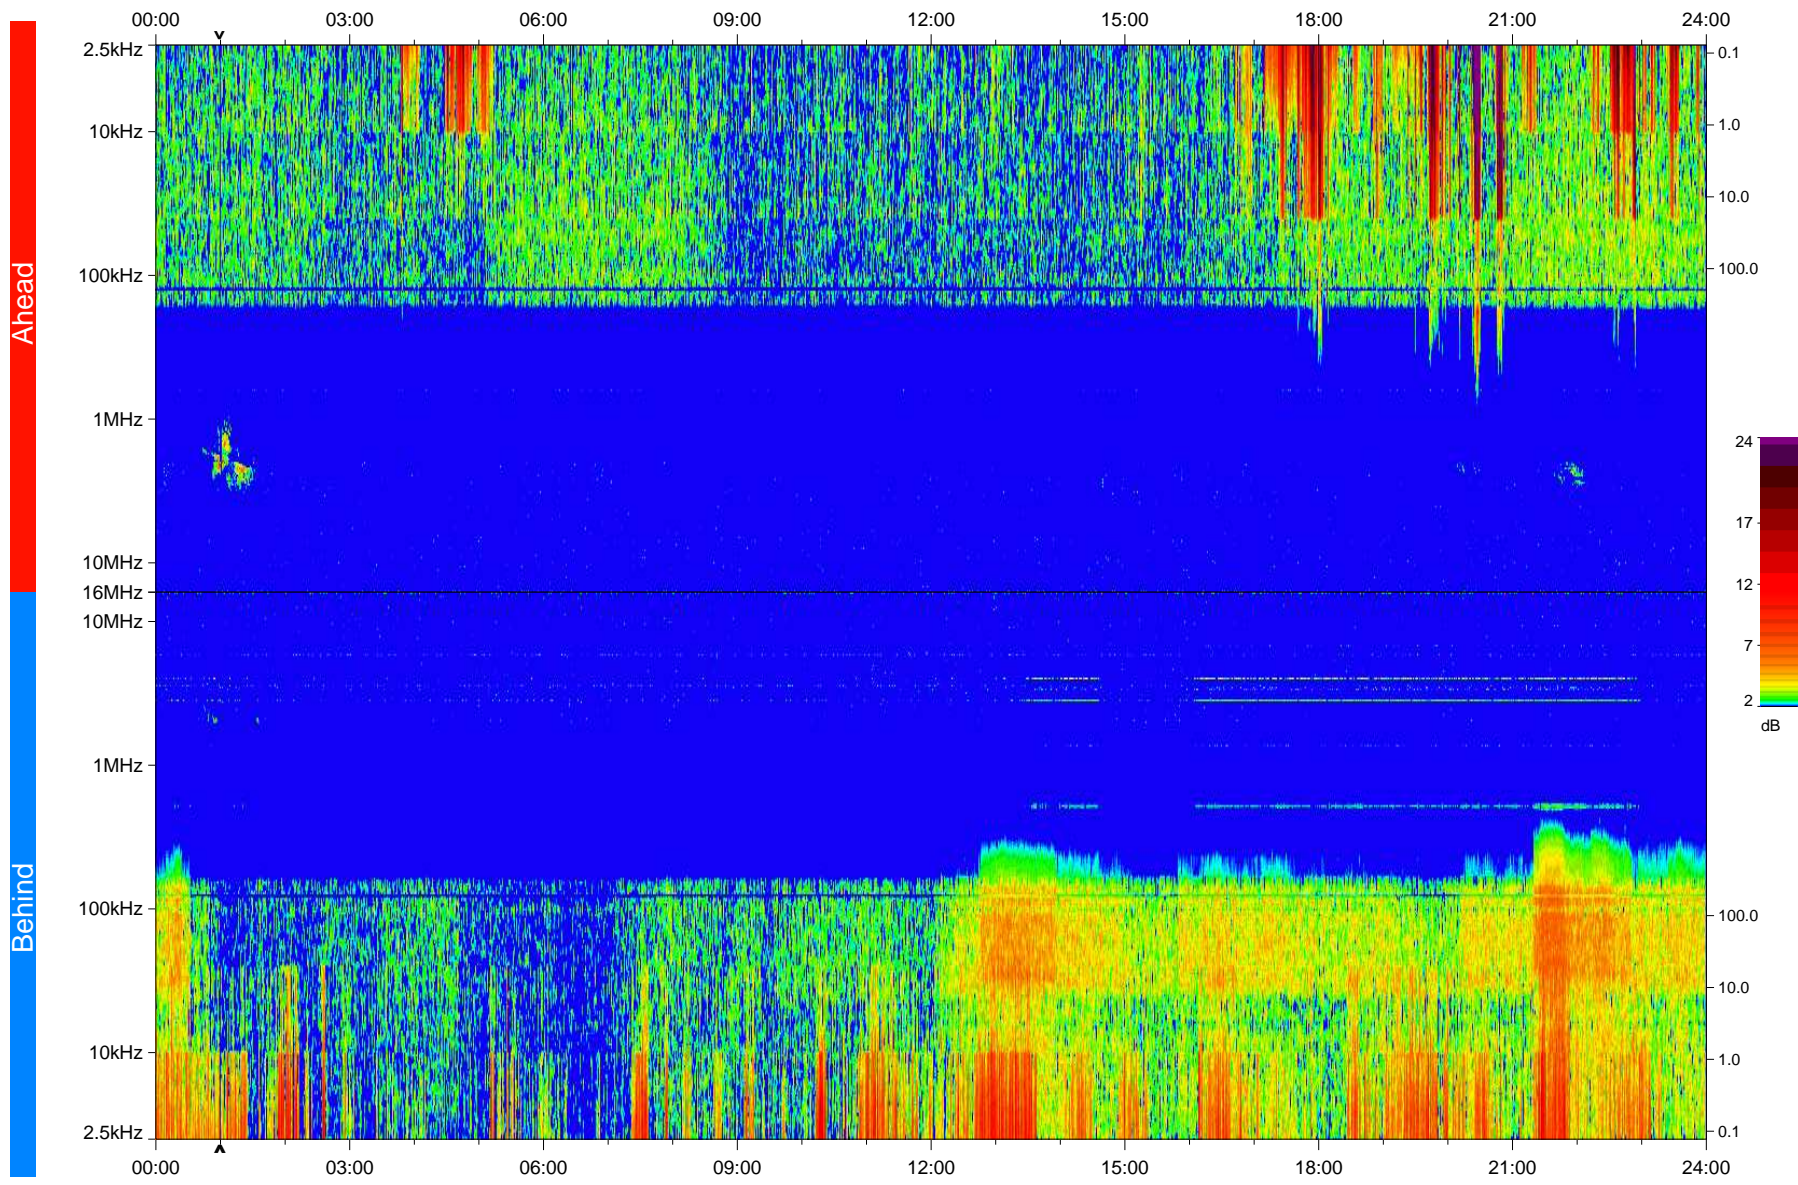

# STEREO/WAVES Daily Summary - 01-Mar-2009 (DOY 060)

Ahead source file: swaves\_ahead\_2009\_060\_1\_04.fin  
Ahead PSE Angle: -44.0°

Behind PSE Angle: -47.6°  
Behind source file: swaves\_behind\_2009\_060\_1\_04.fin

Time (UTC)

file: stereo\_swaves\_daily-summary\_color\_20090301\_v04  
made by: space.umn.edu on macOS with IDL 8.8.2 on 2022-10-17 03:41:30, with Tlib V945 / dynspec V311