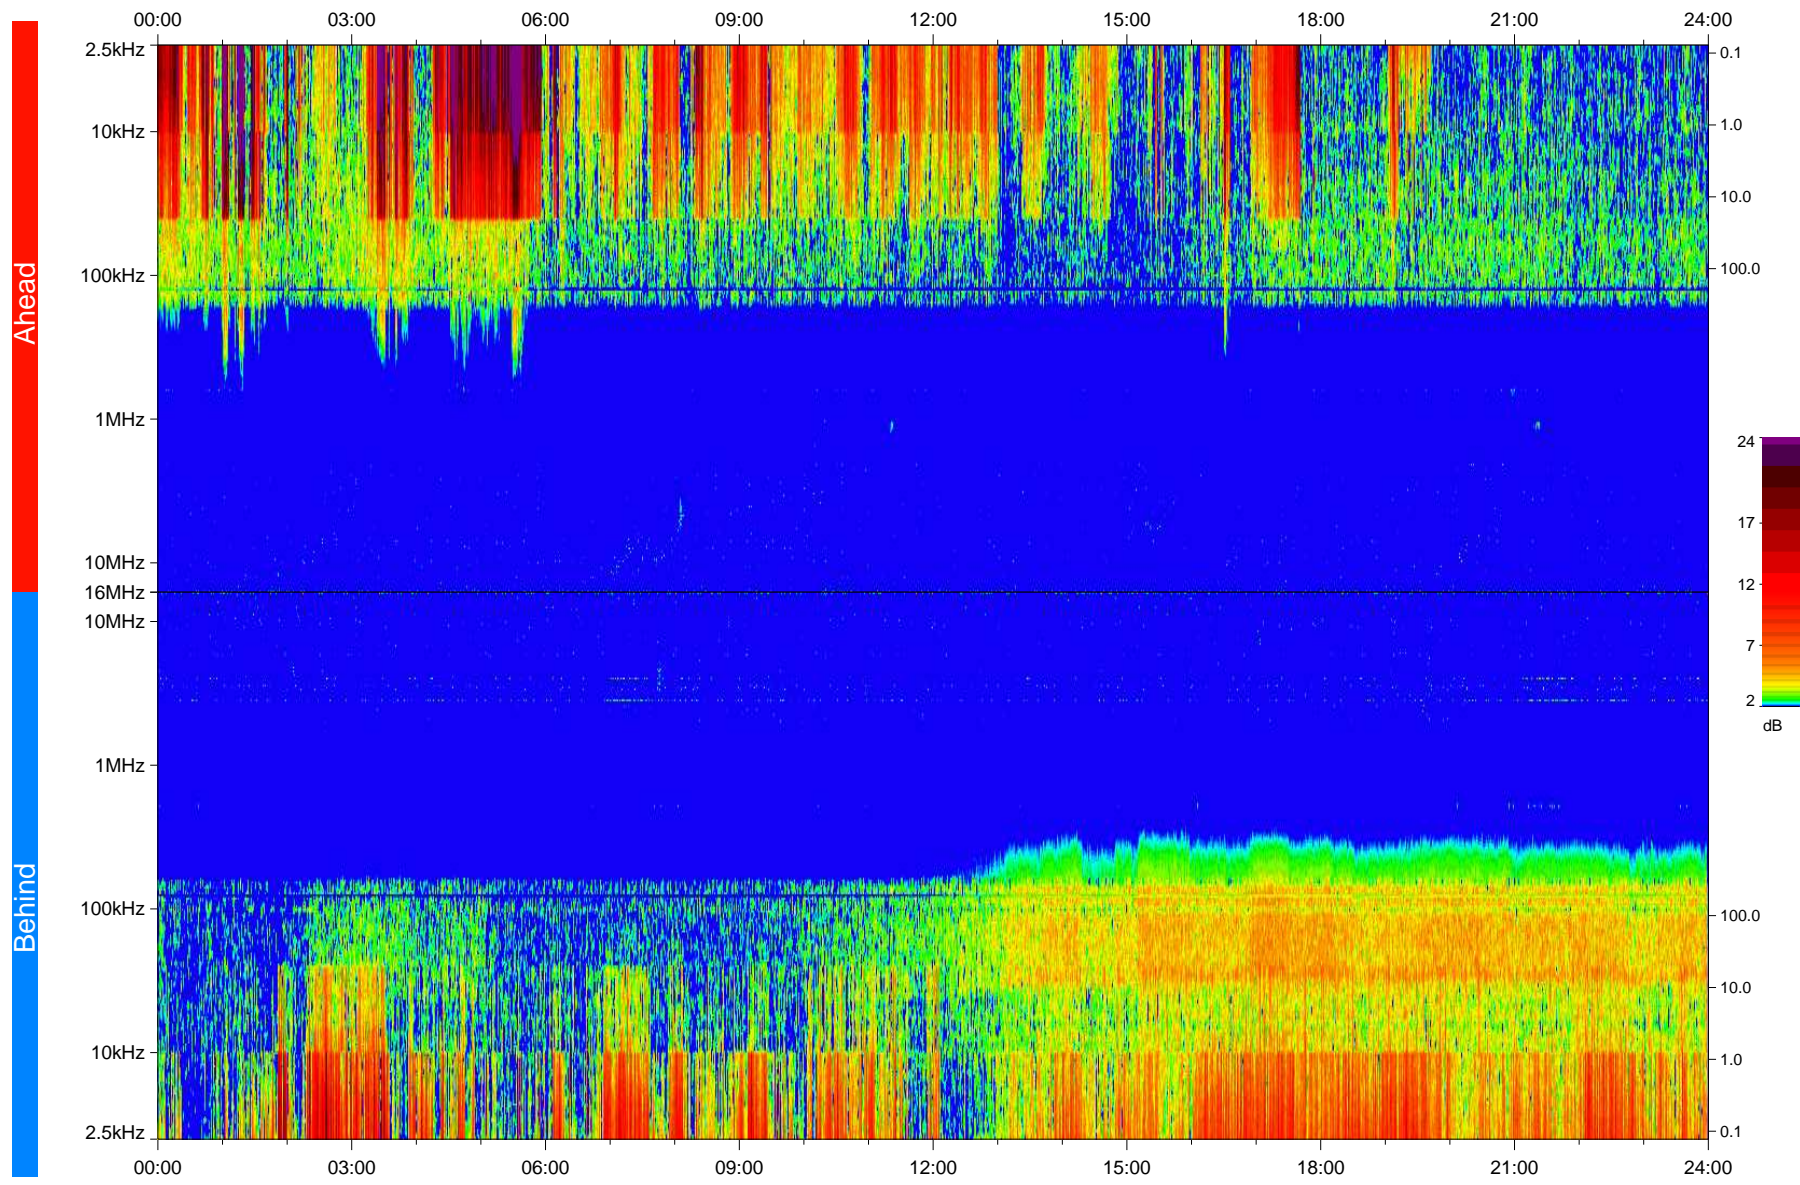

STEREO/WAVES Daily Summary - 28-Feb-2009 (DOY 059)

Ahead source file: swaves_ahead_2009_059_1_04.fin
Ahead PSE Angle: 43.9°

Behind PSE Angle: -47.6°
Behind source file: swaves_behind_2009_059_1_04.fin

Time (UTC)

file: stereo_swaves_daily-summary_color_20090228_v04
made by: space.umn.edu on macOS with IDL 8.8.2 on 2022-10-17 03:38:37, with TMLib V945 / dynspec V311