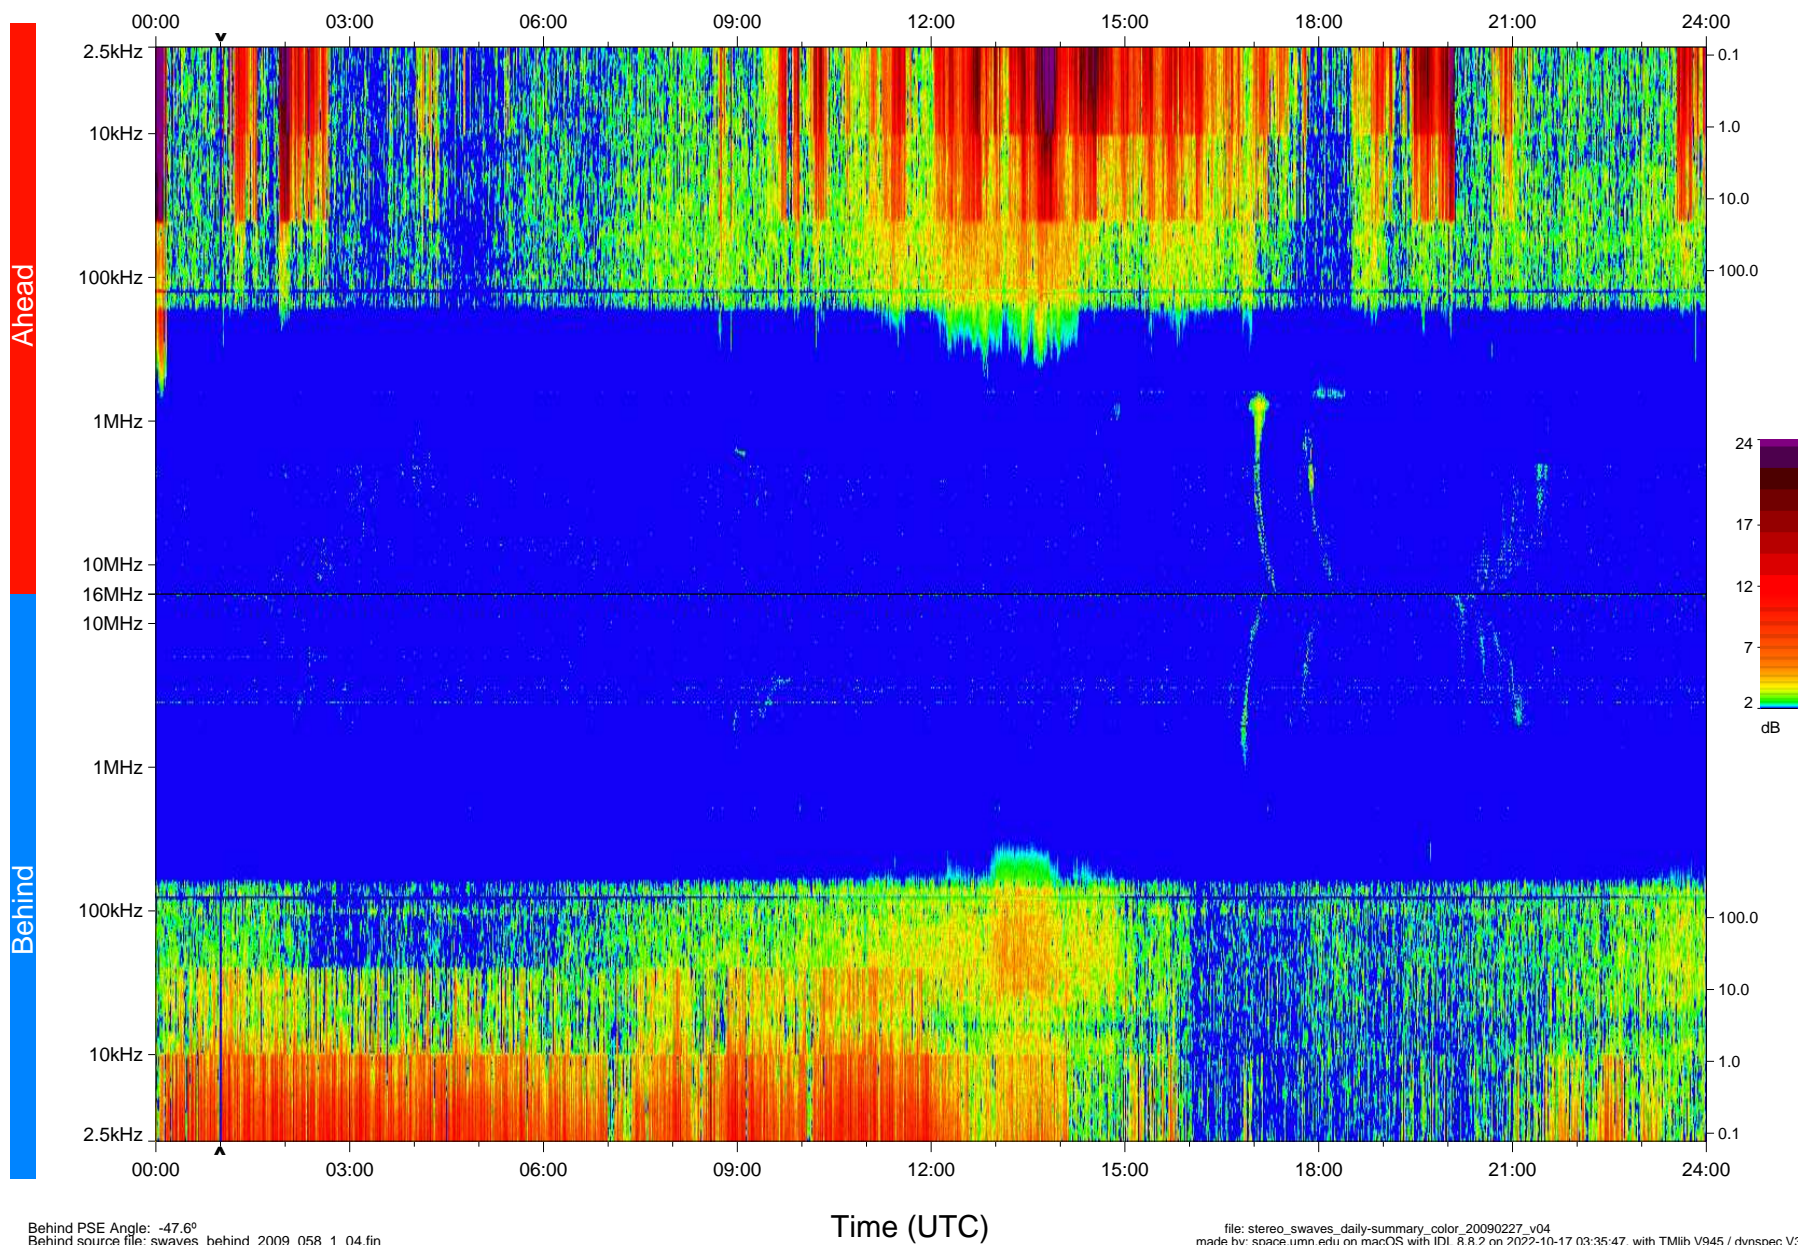

STEREO/WAVES Daily Summary - 27-Feb-2009 (DOY 058)

Ahead source file: swaves_ahead_2009_058_1_04.fin
Ahead PSE Angle: 43.9°

Behind PSE Angle: -47.6°
Behind source file: swaves_behind_2009_058_1_04.fin

Time (UTC)

file: stereo_swaves_daily-summary_color_20090227_v04
made by: space.umn.edu on macOS with IDL 8.8.2 on 2022-10-17 03:35:47, with TLib V945 / dynspec V311