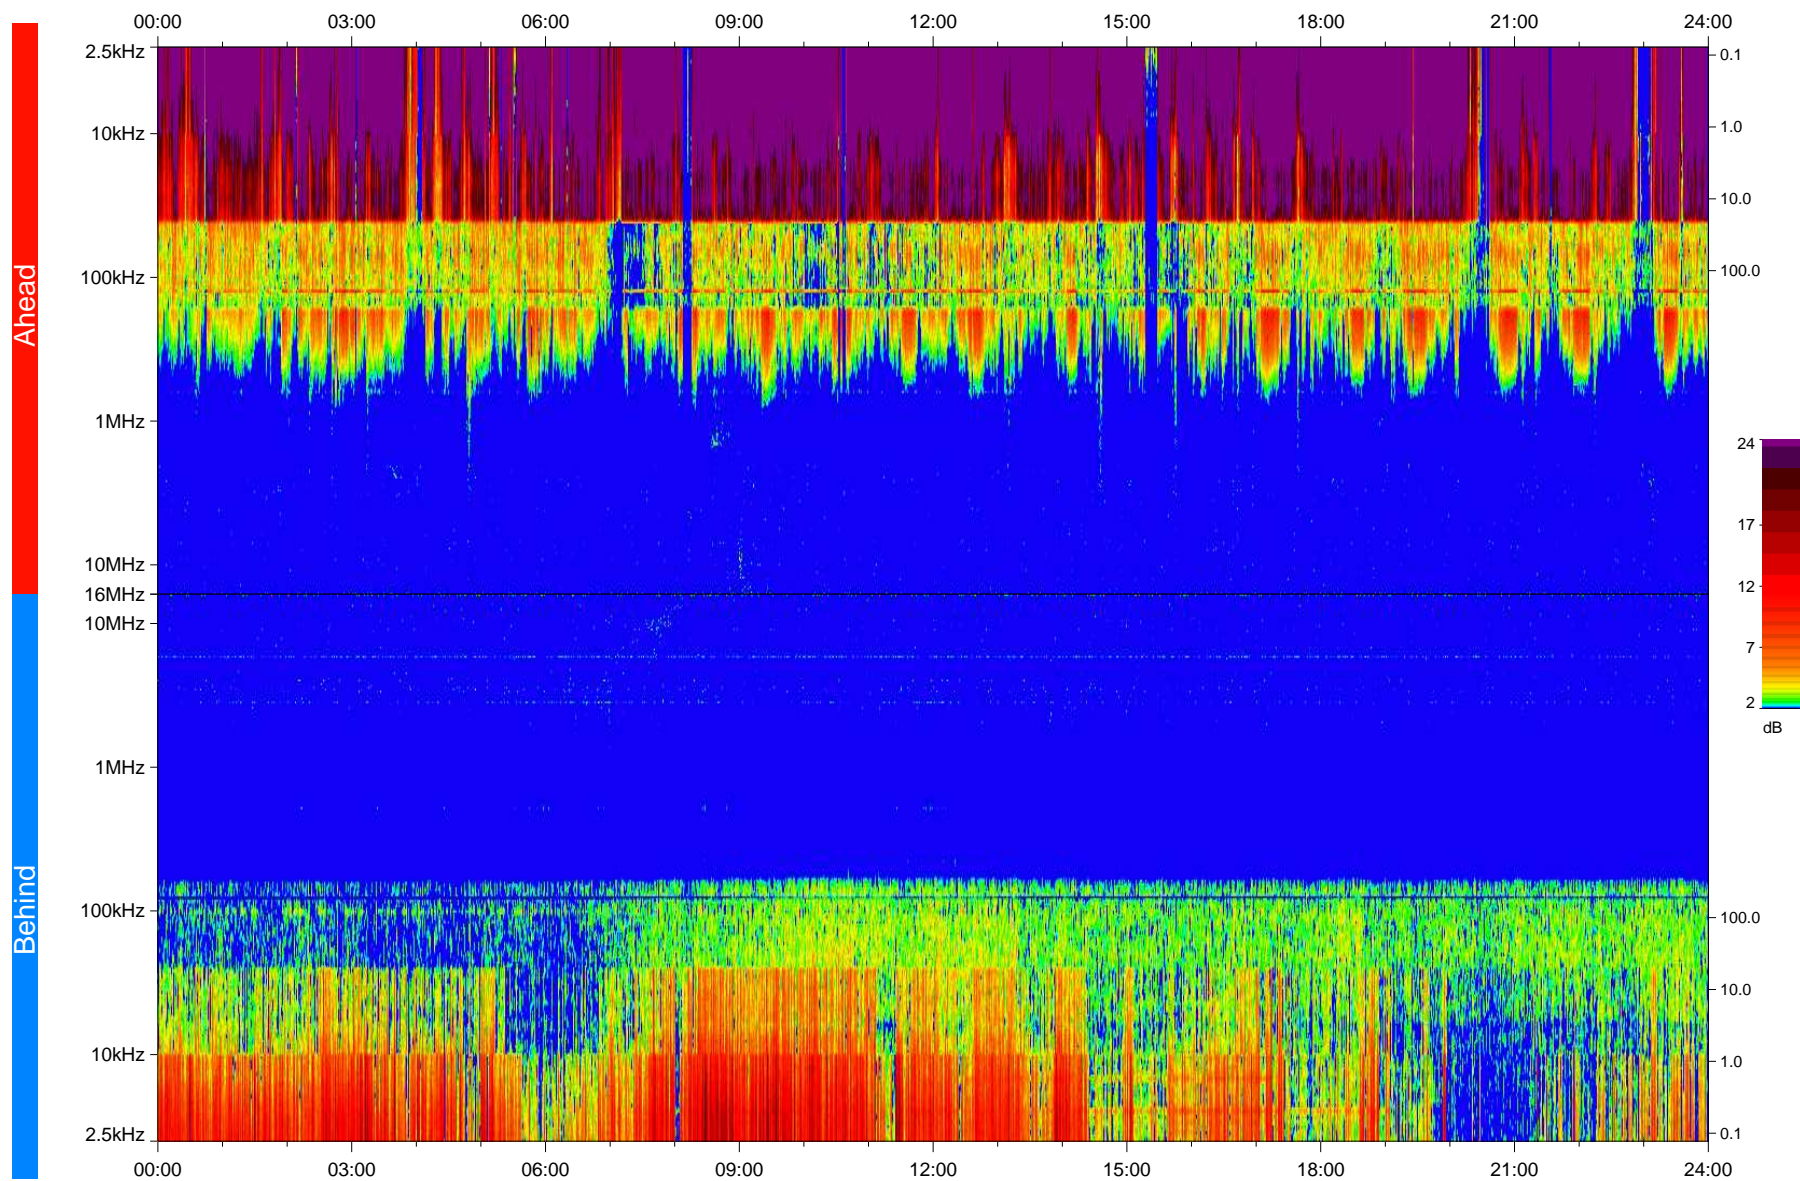

STEREO/WAVES Daily Summary - 26-Feb-2009 (DOY 057)

Ahead source file: swaves_ahead_2009_057_1_04.fin
Ahead PSE Angle: 43.9°

Behind PSE Angle: -47.6°
Behind source file: swaves_behind_2009_057_1_04.fin

Time (UTC)

file: stereo_swaves_daily-summary_color_20090226_v04
made by: space.umn.edu on macOS with IDL 8.8.2 on 2022-10-17 03:32:56, with TLib V945 / dynspec V311