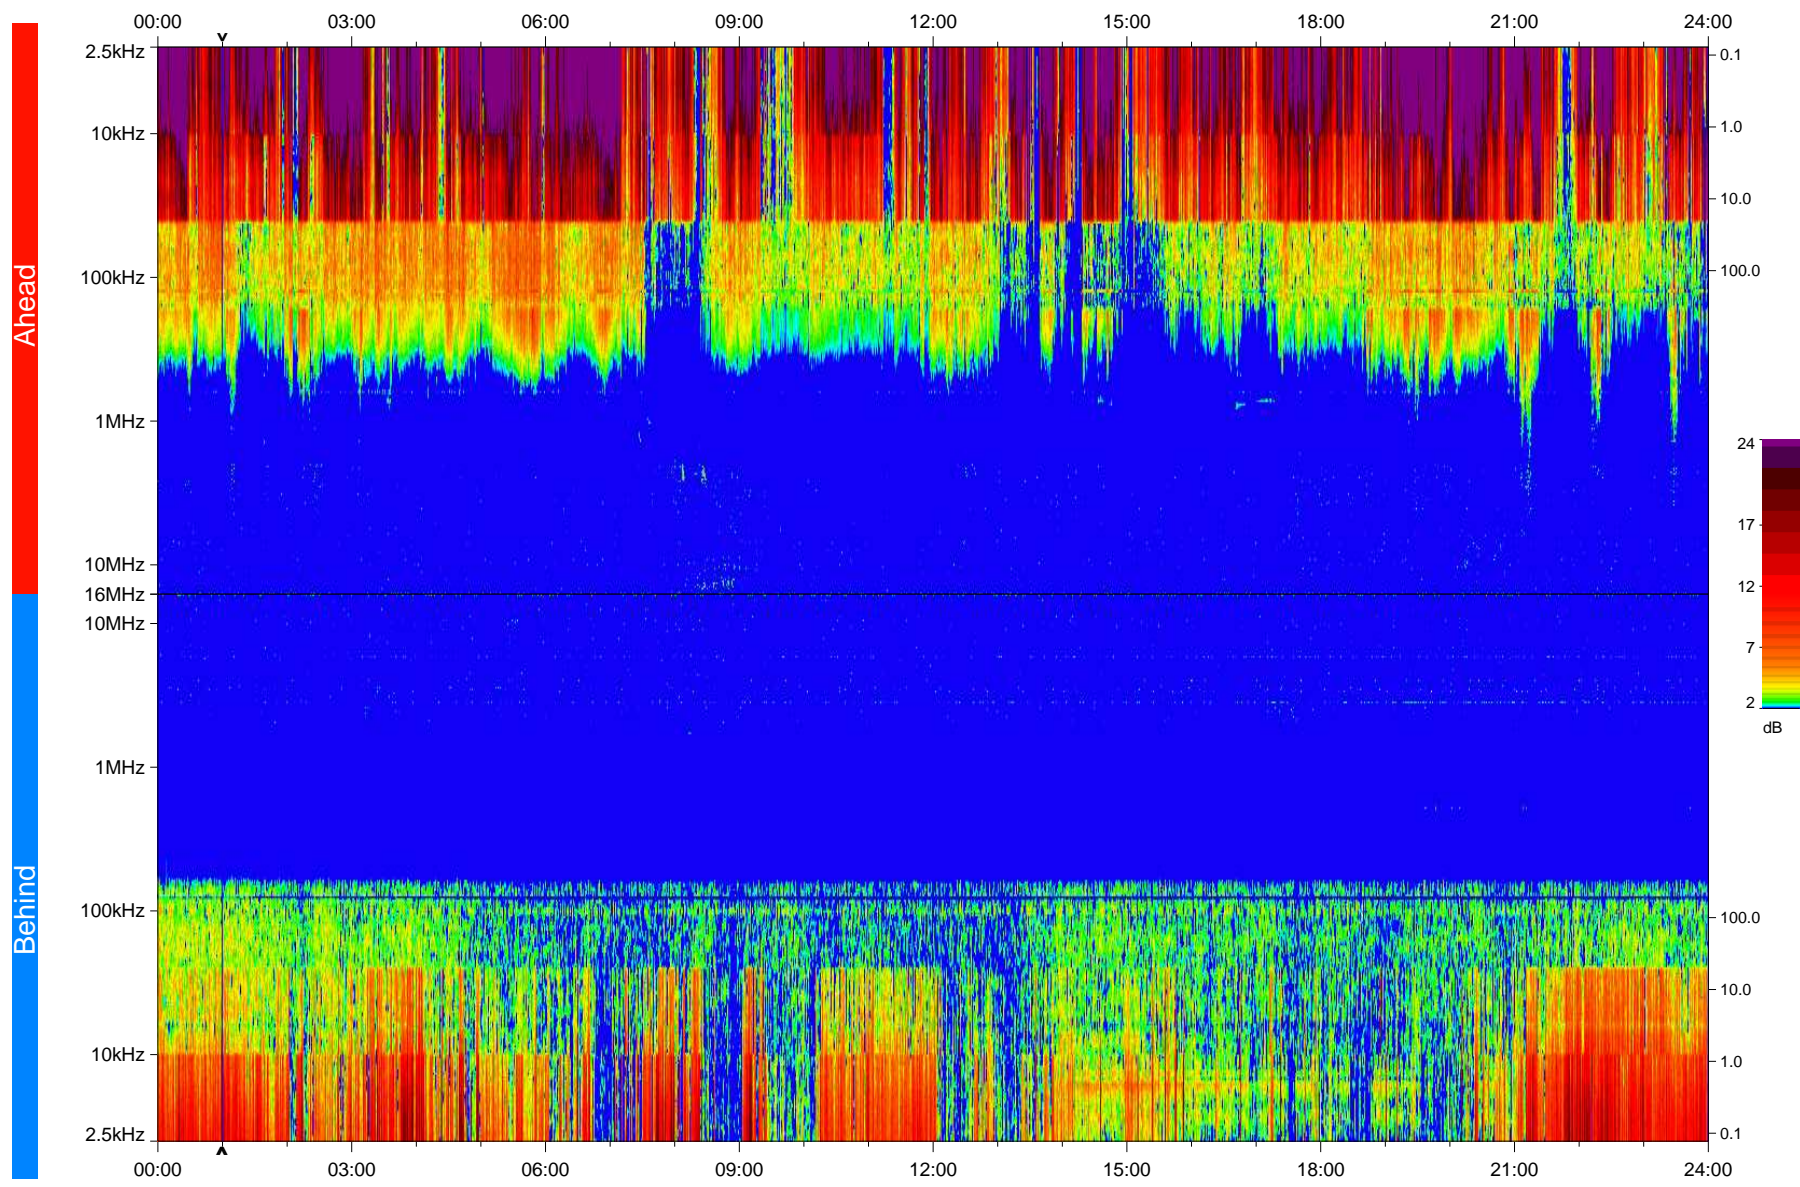

# STEREO/WAVES Daily Summary - 25-Feb-2009 (DOY 056)

Ahead source file: swaves\_ahead\_2009\_056\_1\_04.fin  
Ahead PSE Angle: 43.8°

Behind PSE Angle: -47.6°  
Behind source file: swaves\_behind\_2009\_056\_1\_04.fin

Time (UTC)

file: stereo\_swaves\_daily-summary\_color\_20090225\_v04  
made by: space.umn.edu on macOS with IDL 8.8.2 on 2022-10-17 03:30:05, with TLib V945 / dynspec V311