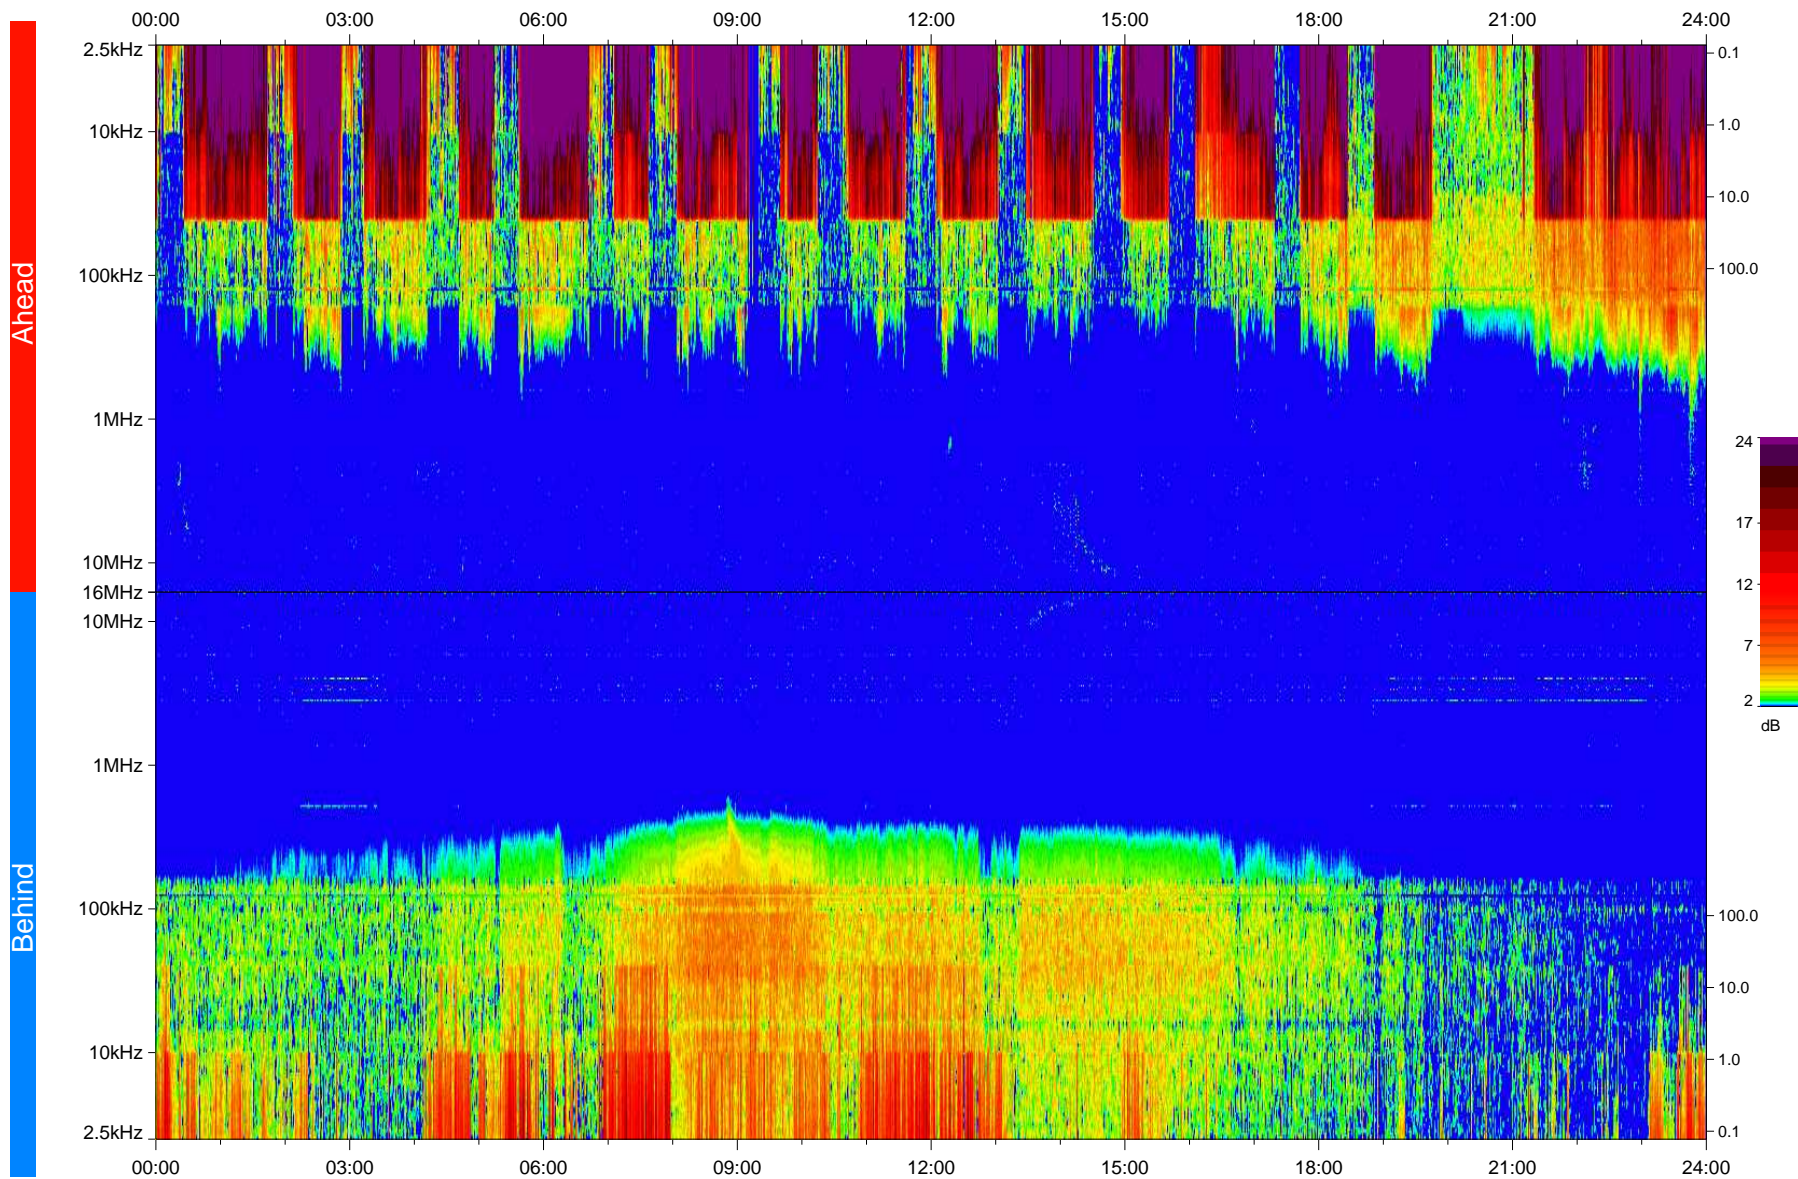

# STEREO/WAVES Daily Summary - 24-Feb-2009 (DOY 055)

Ahead source file: swaves\_ahead\_2009\_055\_1\_04.fin  
Ahead PSE Angle: 43.8°

Behind PSE Angle: -47.6°  
Behind source file: swaves\_behind\_2009\_055\_1\_04.fin

Time (UTC)

file: stereo\_swaves\_daily-summary\_color\_20090224\_v04  
made by: space.umn.edu on macOS with IDL 8.8.2 on 2022-10-17 03:27:16, with TMLib V945 / dynspec V311