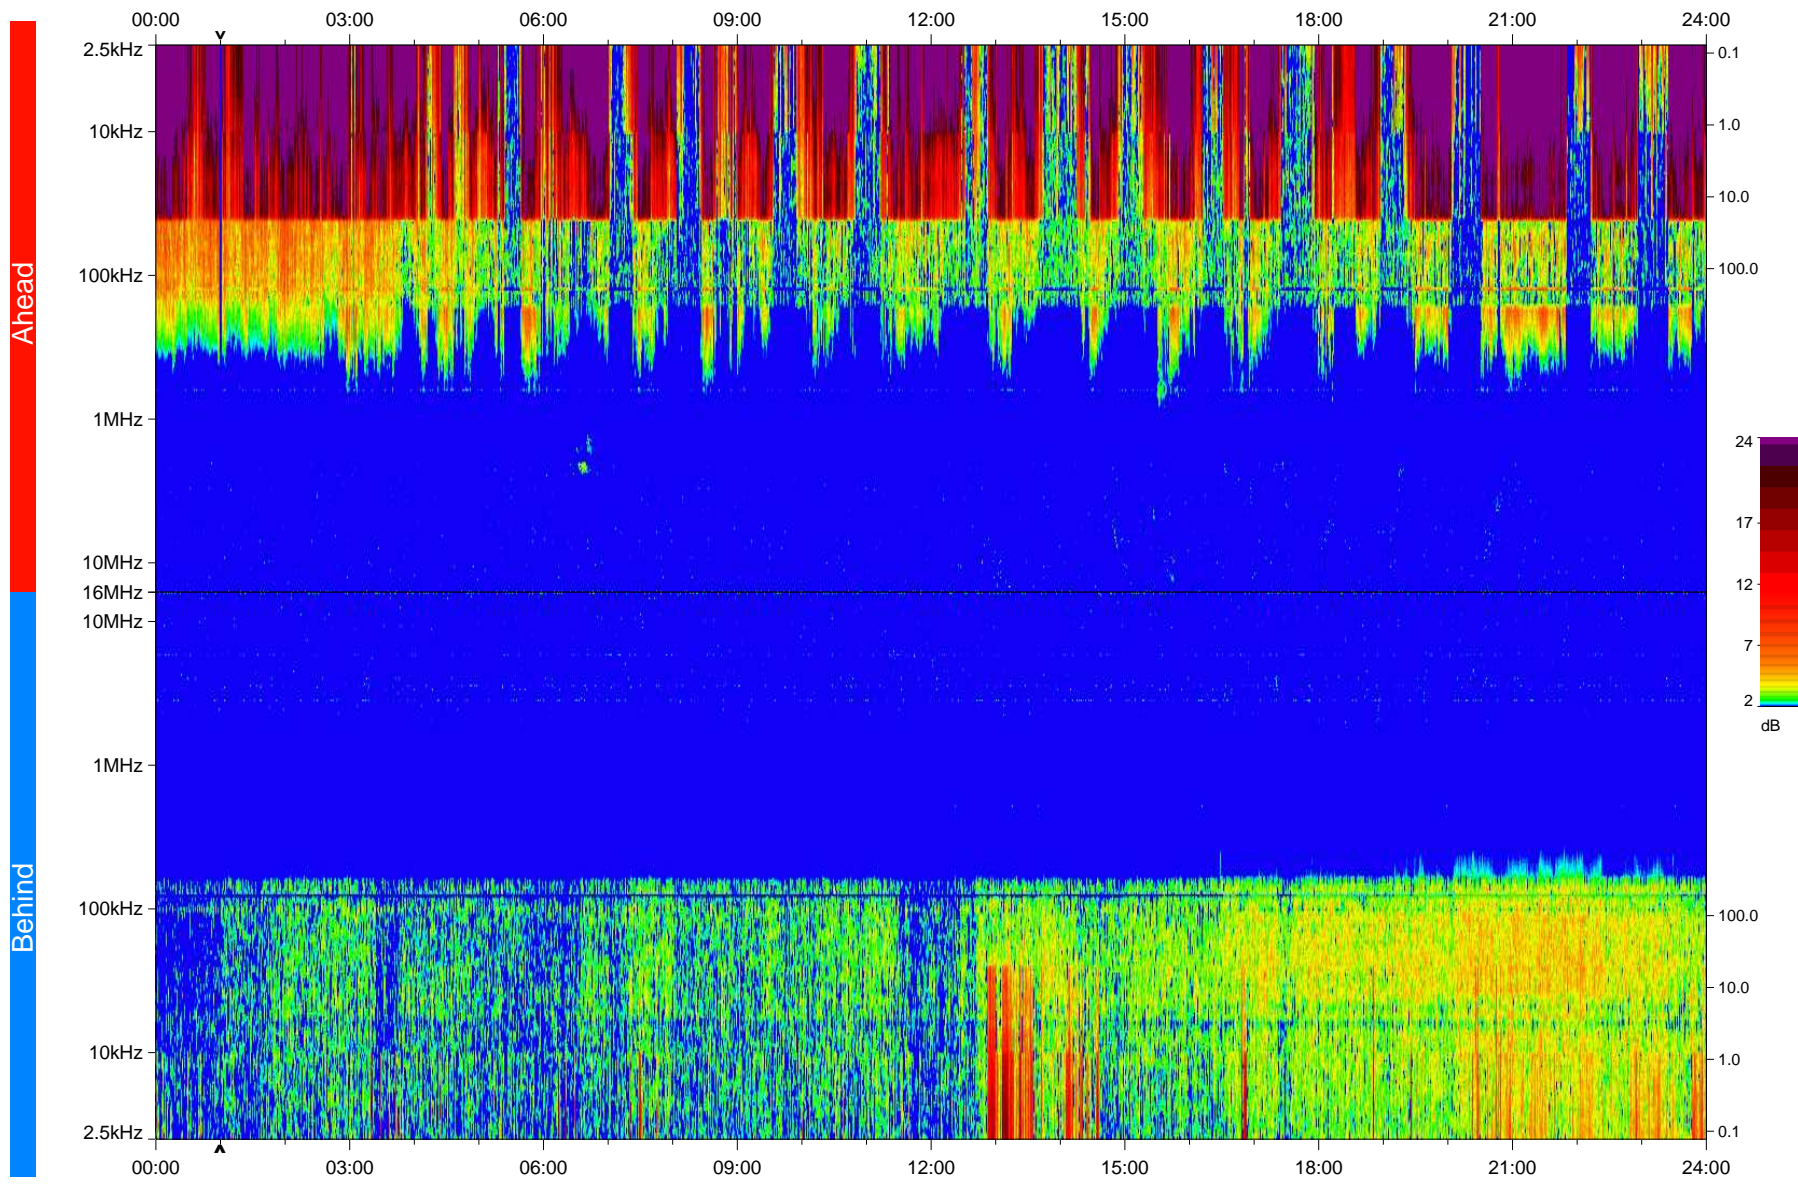

STEREO/WAVES Daily Summary - 23-Feb-2009 (DOY 054)

Ahead source file: swaves_ahead_2009_054_1_04.fin
Ahead PSE Angle: 43.7°

Behind PSE Angle: -47.6°
Behind source file: swaves_behind_2009_054_1_04.fin

Time (UTC)

file: stereo_swaves_daily-summary_color_20090223_v04
made by: space.umn.edu on macOS with IDL 8.8.2 on 2022-10-17 03:24:22, with TLib V945 / dynspec V311