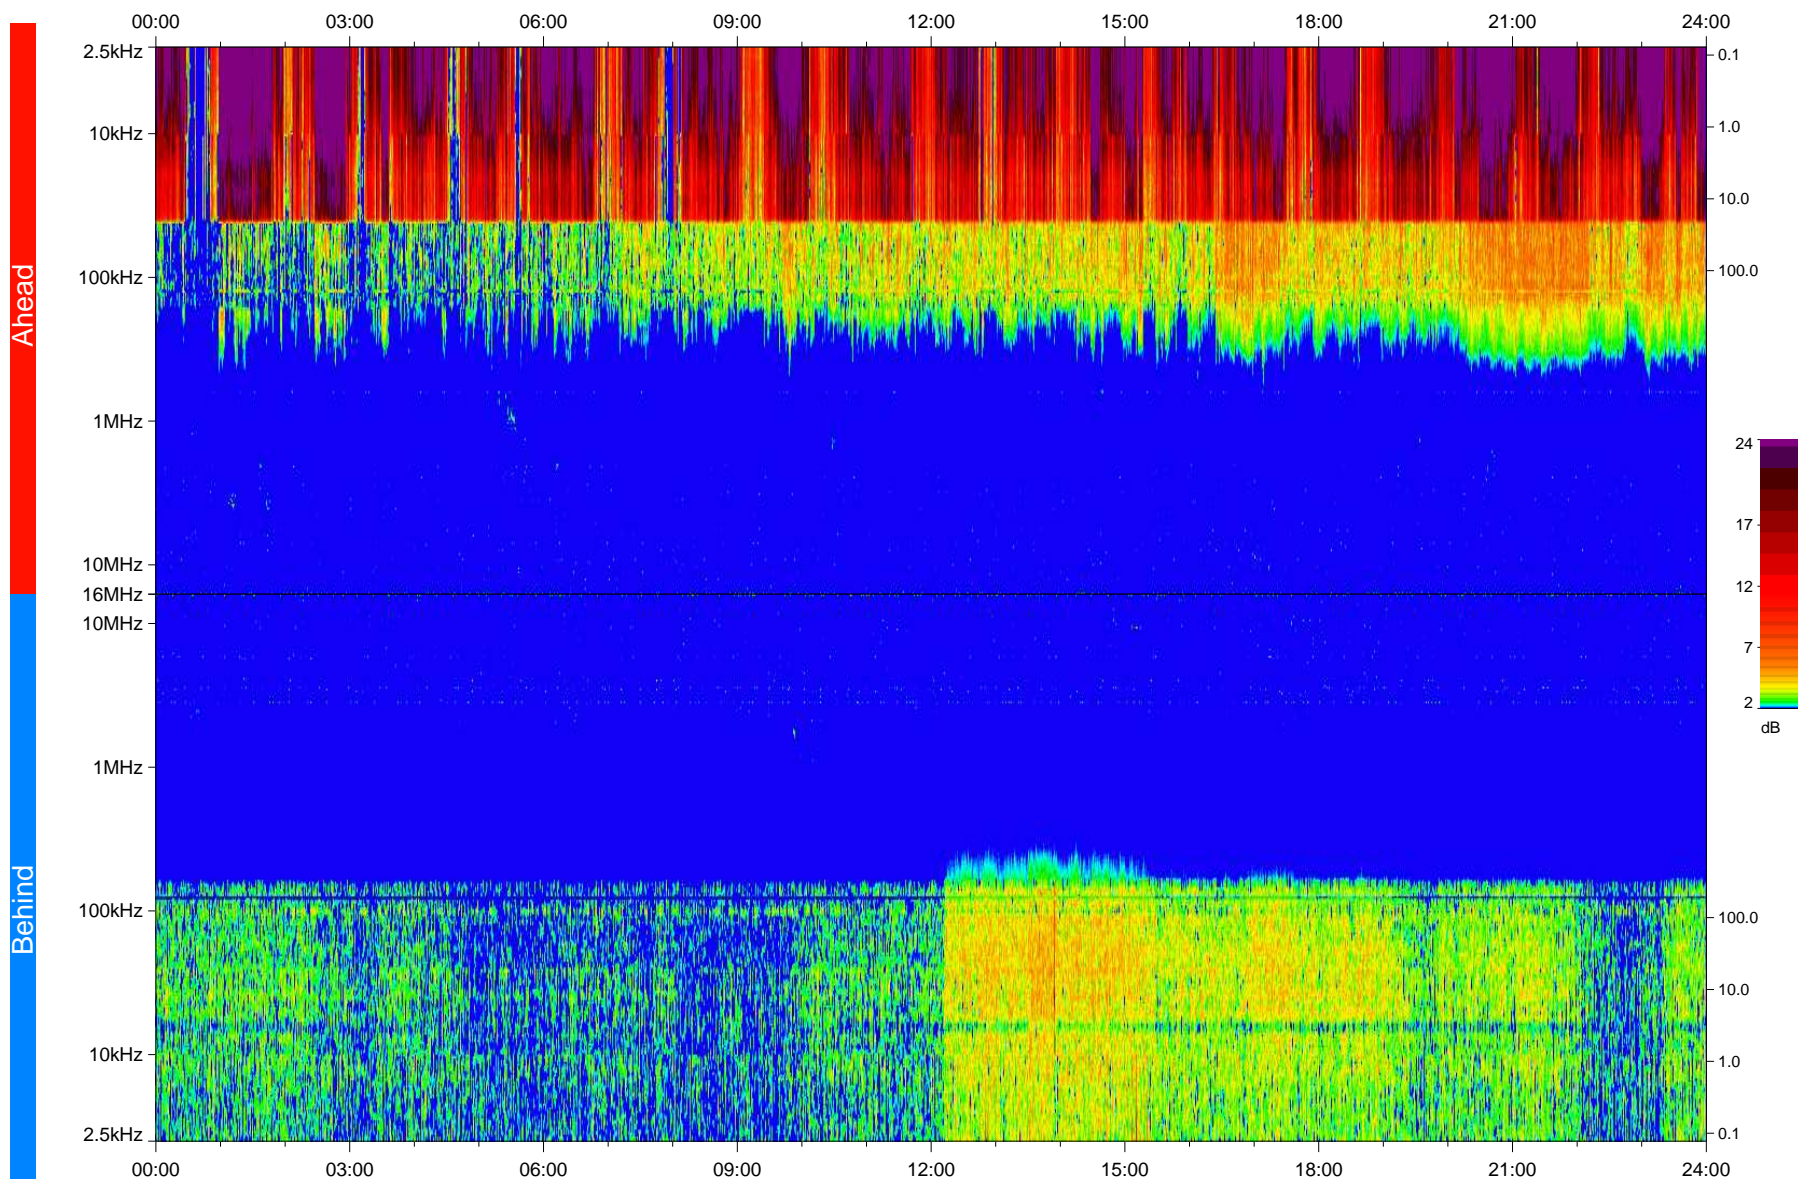

# STEREO/WAVES Daily Summary - 22-Feb-2009 (DOY 053)

Ahead source file: swaves\_ahead\_2009\_053\_1\_04.fin  
Ahead PSE Angle: 43.7°

Behind PSE Angle: -47.6°  
Behind source file: swaves\_behind\_2009\_053\_1\_04.fin

Time (UTC)

file: stereo\_swaves\_daily-summary\_color\_20090222\_v04  
made by: space.umn.edu on macOS with IDL 8.8.2 on 2022-10-17 03:21:32, with TLib V945 / dynspec V311