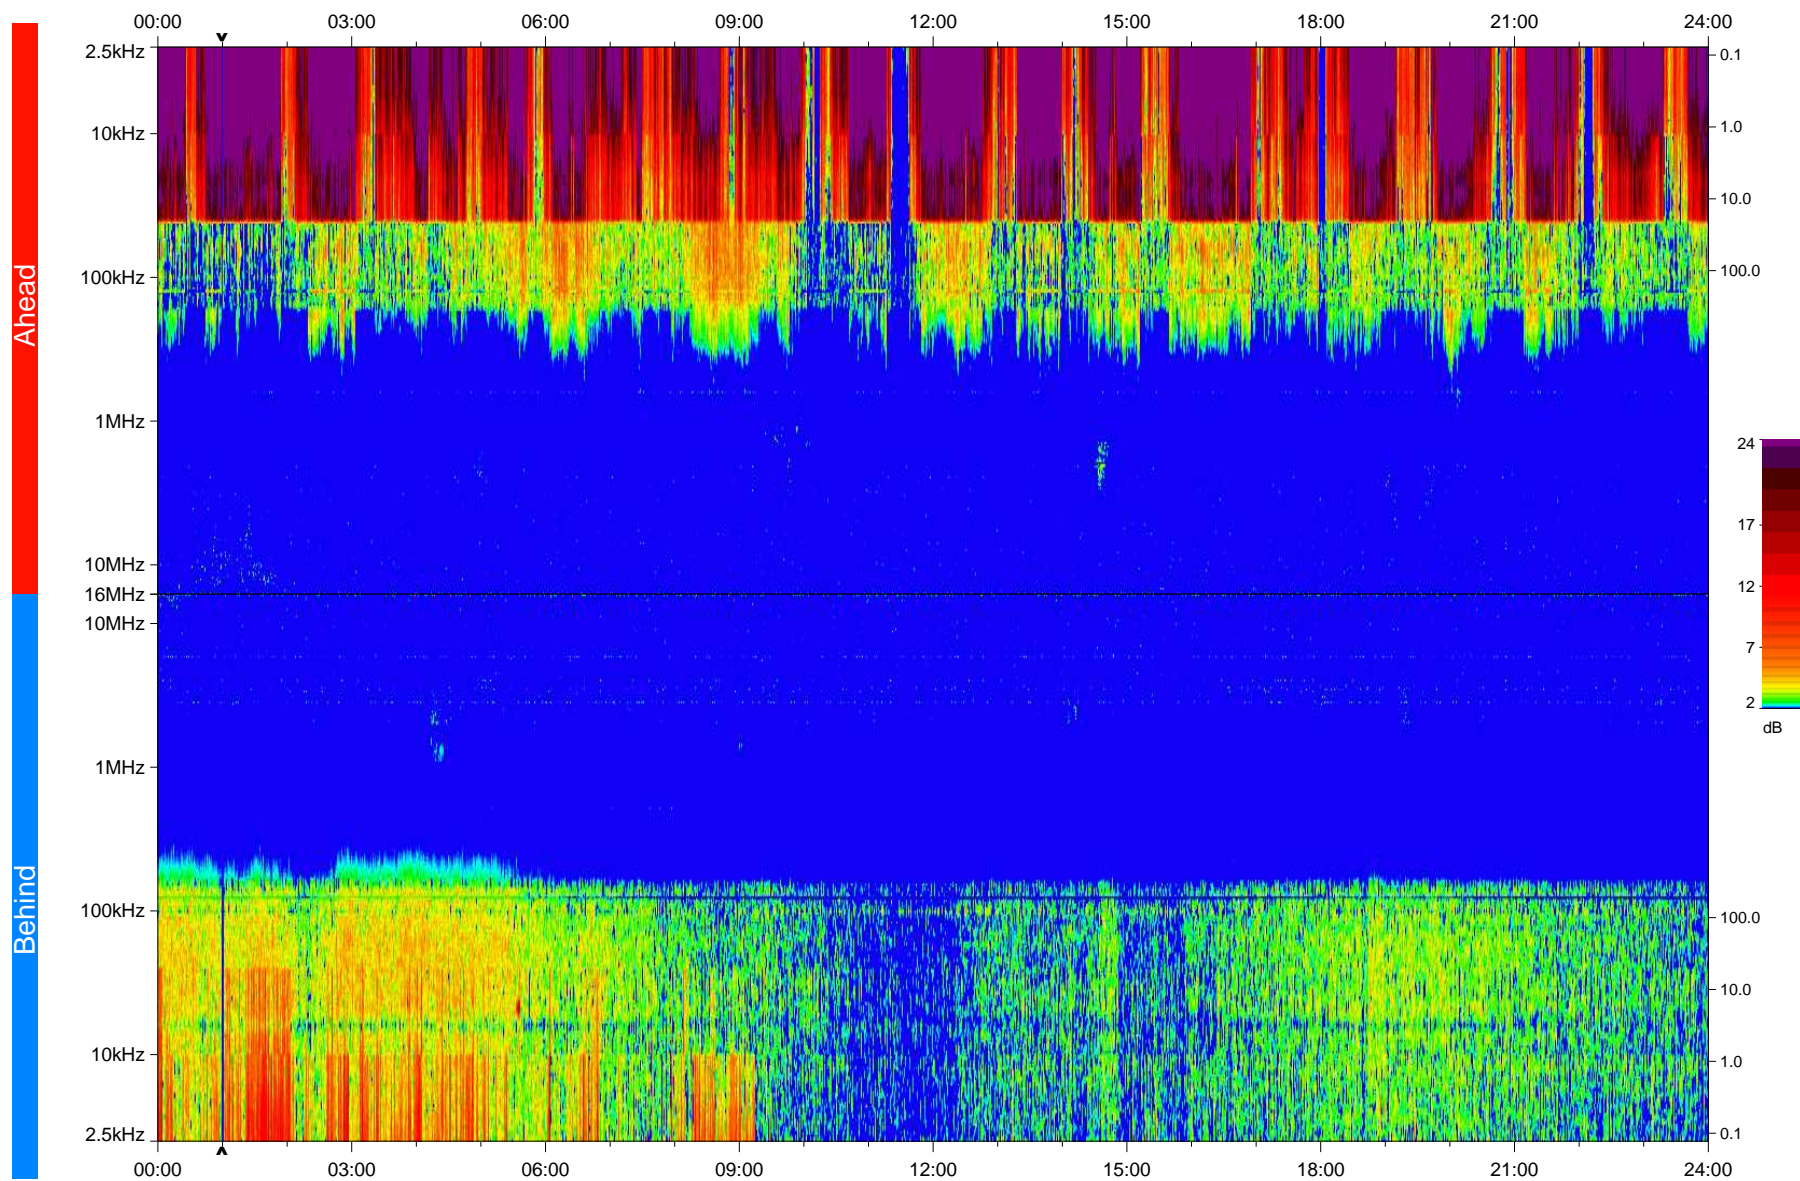

# STEREO/WAVES Daily Summary - 21-Feb-2009 (DOY 052)

Ahead source file: swaves\_ahead\_2009\_052\_1\_04.fin  
Ahead PSE Angle: 43.7°

Behind PSE Angle: -47.6°  
Behind source file: swaves\_behind\_2009\_052\_1\_04.fin

Time (UTC)

file: stereo\_swaves\_daily-summary\_color\_20090221\_v04  
made by: space.umn.edu on macOS with IDL 8.8.2 on 2022-10-17 03:18:43, with TLib V945 / dynspec V311