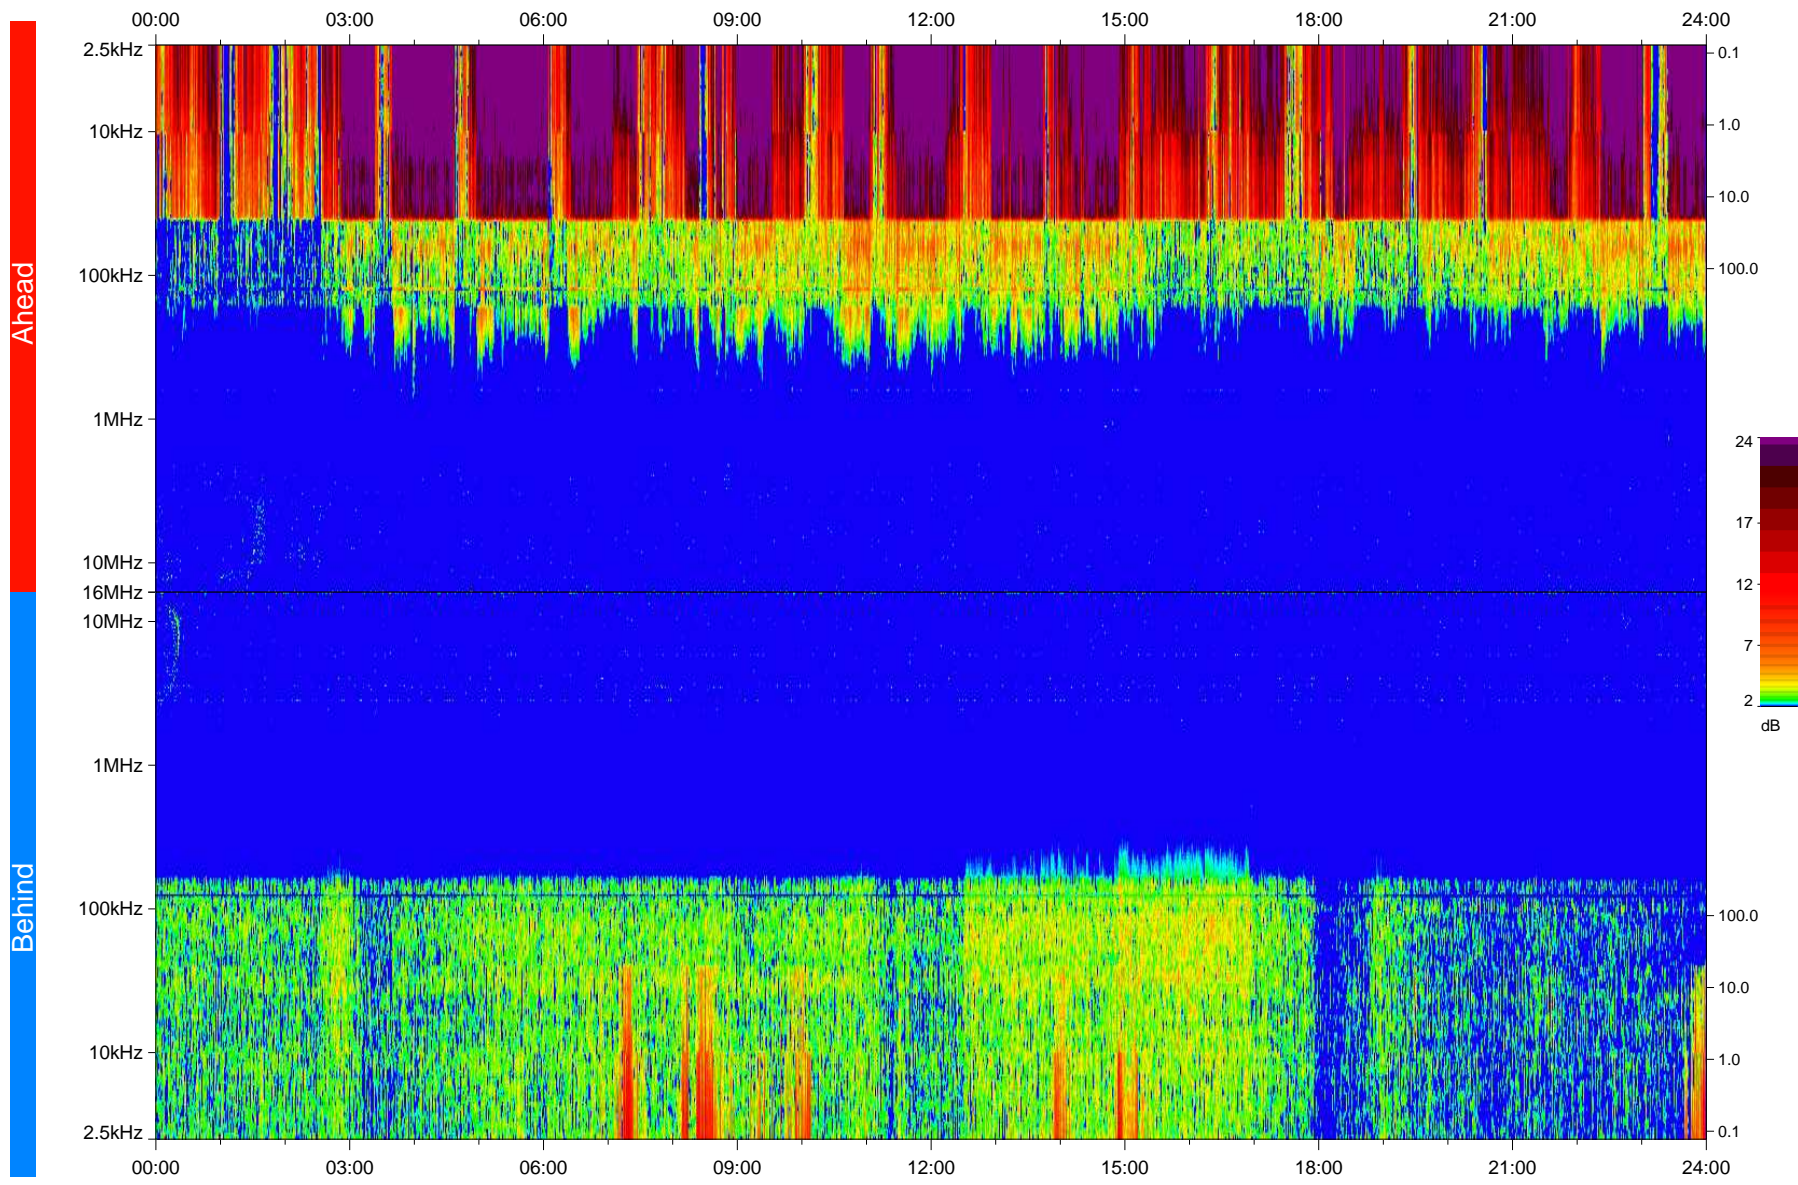

# STEREO/WAVES Daily Summary - 20-Feb-2009 (DOY 051)

Ahead source file: swaves\_ahead\_2009\_051\_1\_04.fin  
Ahead PSE Angle: 43.6°

Behind PSE Angle: -47.6°  
Behind source file: swaves\_behind\_2009\_051\_1\_04.fin

Time (UTC)

file: stereo\_swaves\_daily-summary\_color\_20090220\_v04  
made by: space.umn.edu on macOS with IDL 8.8.2 on 2022-10-17 03:15:51, with TLib V945 / dynspec V311