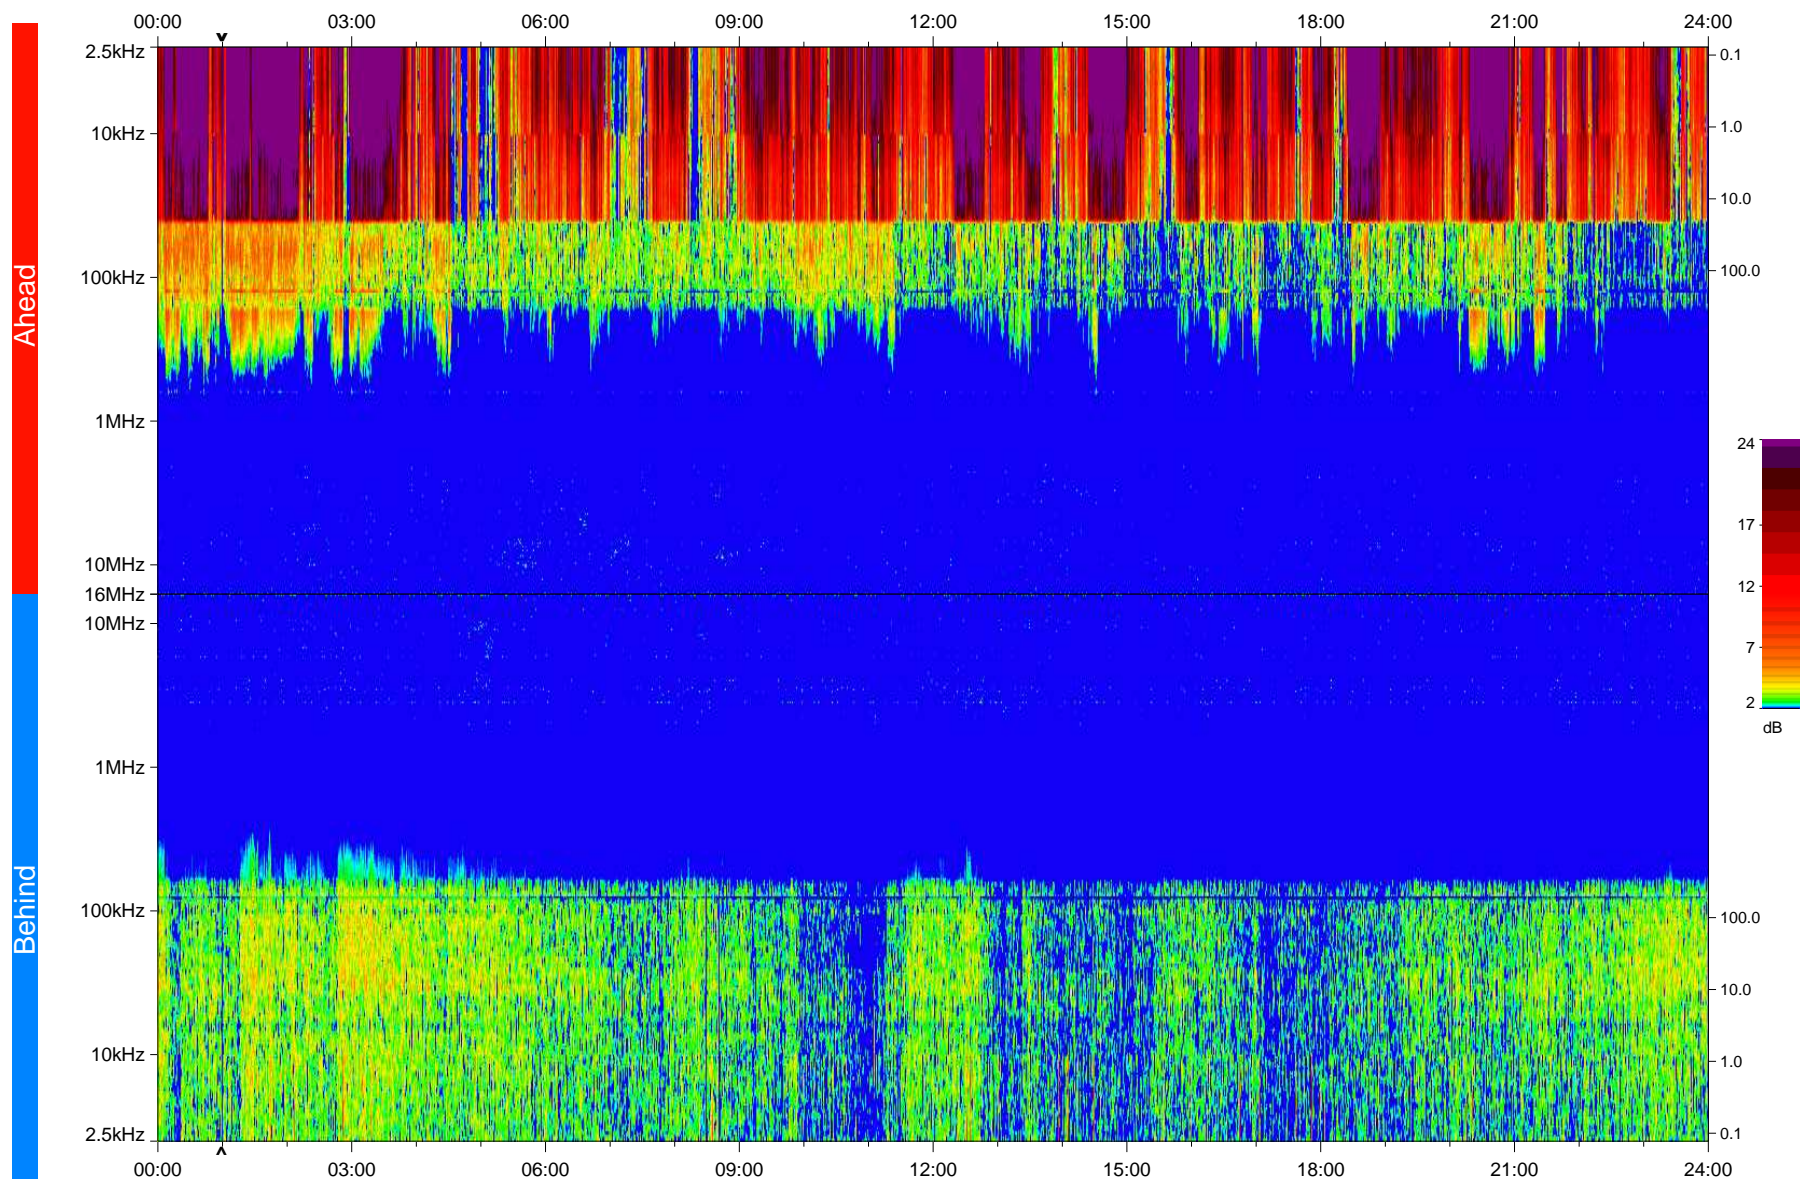

STEREO/WAVES Daily Summary - 19-Feb-2009 (DOY 050)

Ahead source file: swaves_ahead_2009_050_1_04.fin
Ahead PSE Angle: 43.6°

Behind PSE Angle: -47.6°
Behind source file: swaves_behind_2009_050_1_04.fin

Time (UTC)

file: stereo_swaves_daily-summary_color_20090219_v04
made by: space.umn.edu on macOS with IDL 8.8.2 on 2022-10-17 03:13:02, with TLib V945 / dynspec V311