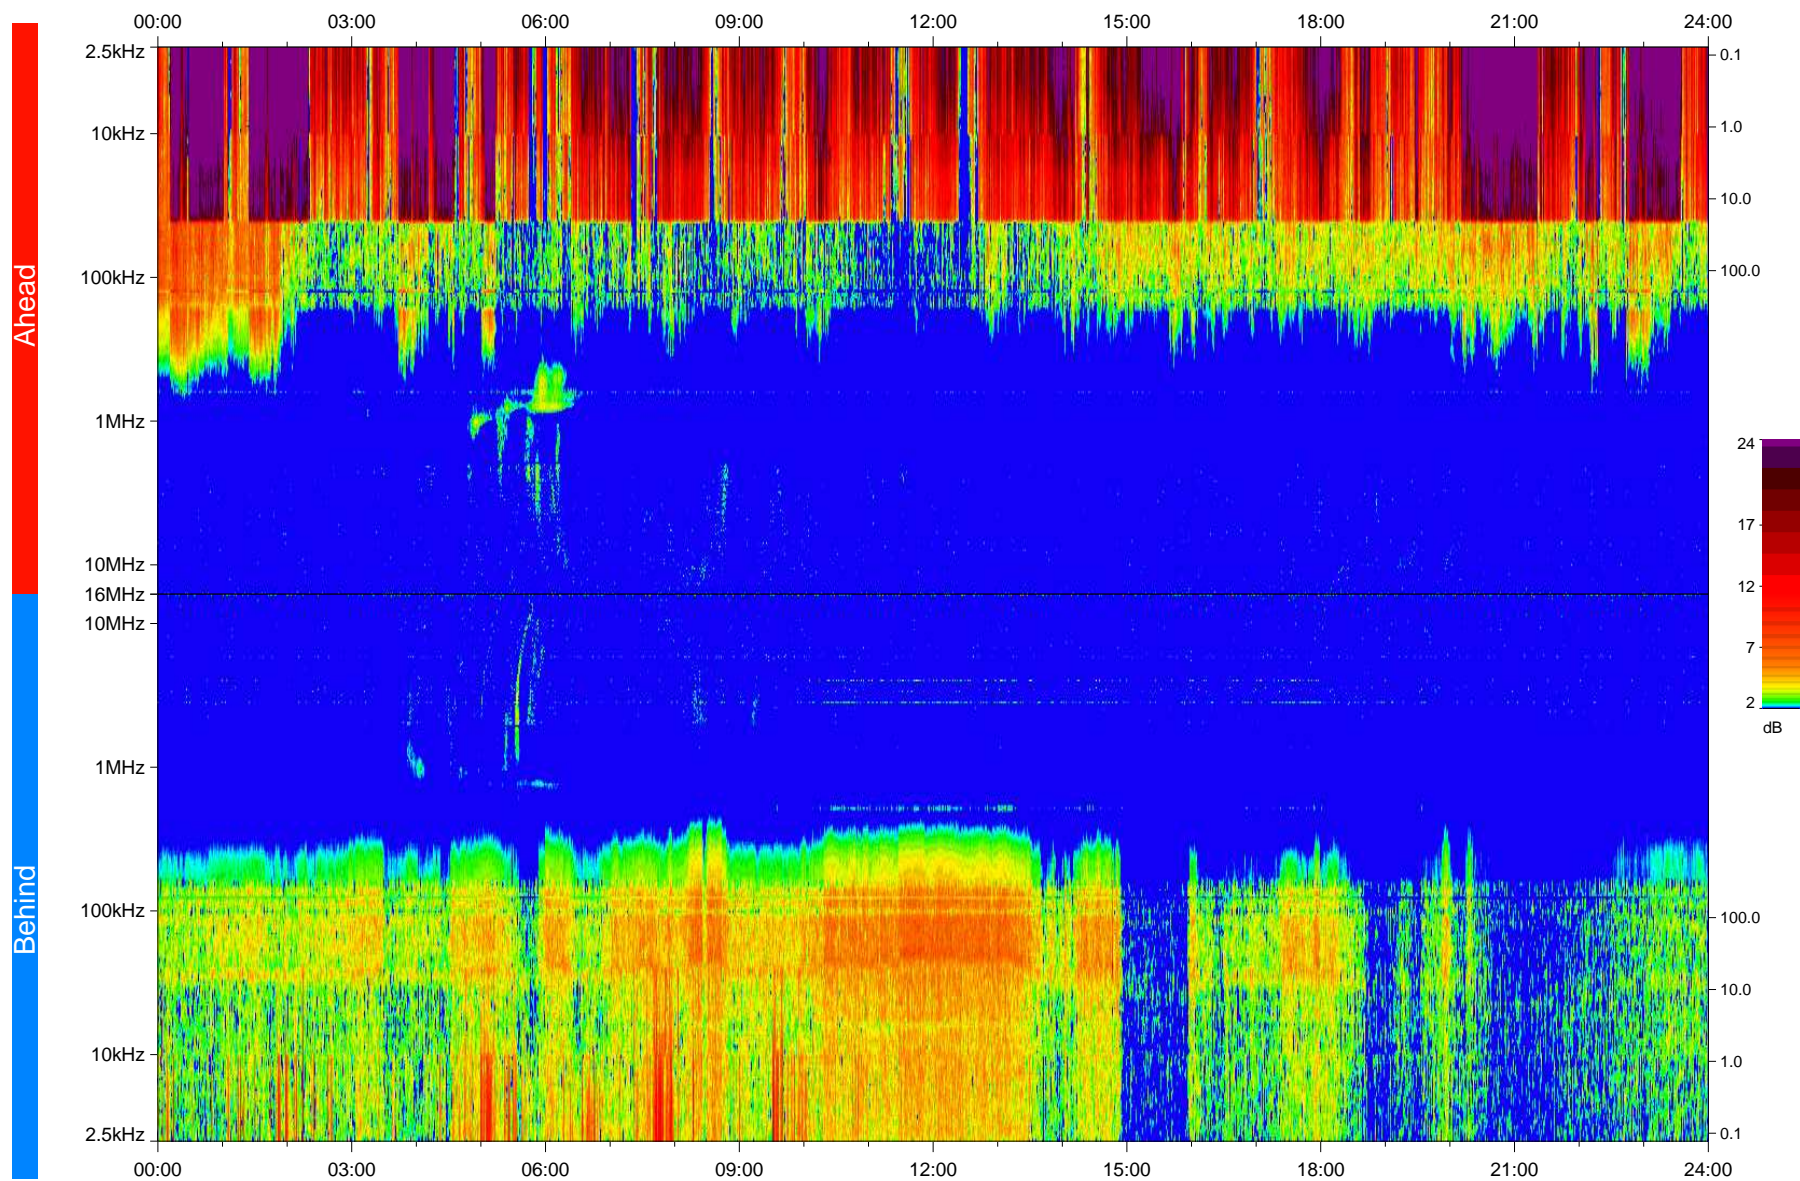

STEREO/WAVES Daily Summary - 18-Feb-2009 (DOY 049)

Ahead source file: swaves_ahead_2009_049_1_04.fin
Ahead PSE Angle: 43.5°

Behind PSE Angle: -47.6°
Behind source file: swaves_behind_2009_049_1_04.fin

Time (UTC)

file: stereo_swaves_daily-summary_color_20090218_v04
made by: space.umn.edu on macOS with IDL 8.8.2 on 2022-10-17 03:10:10, with TLib V945 / dynspec V311