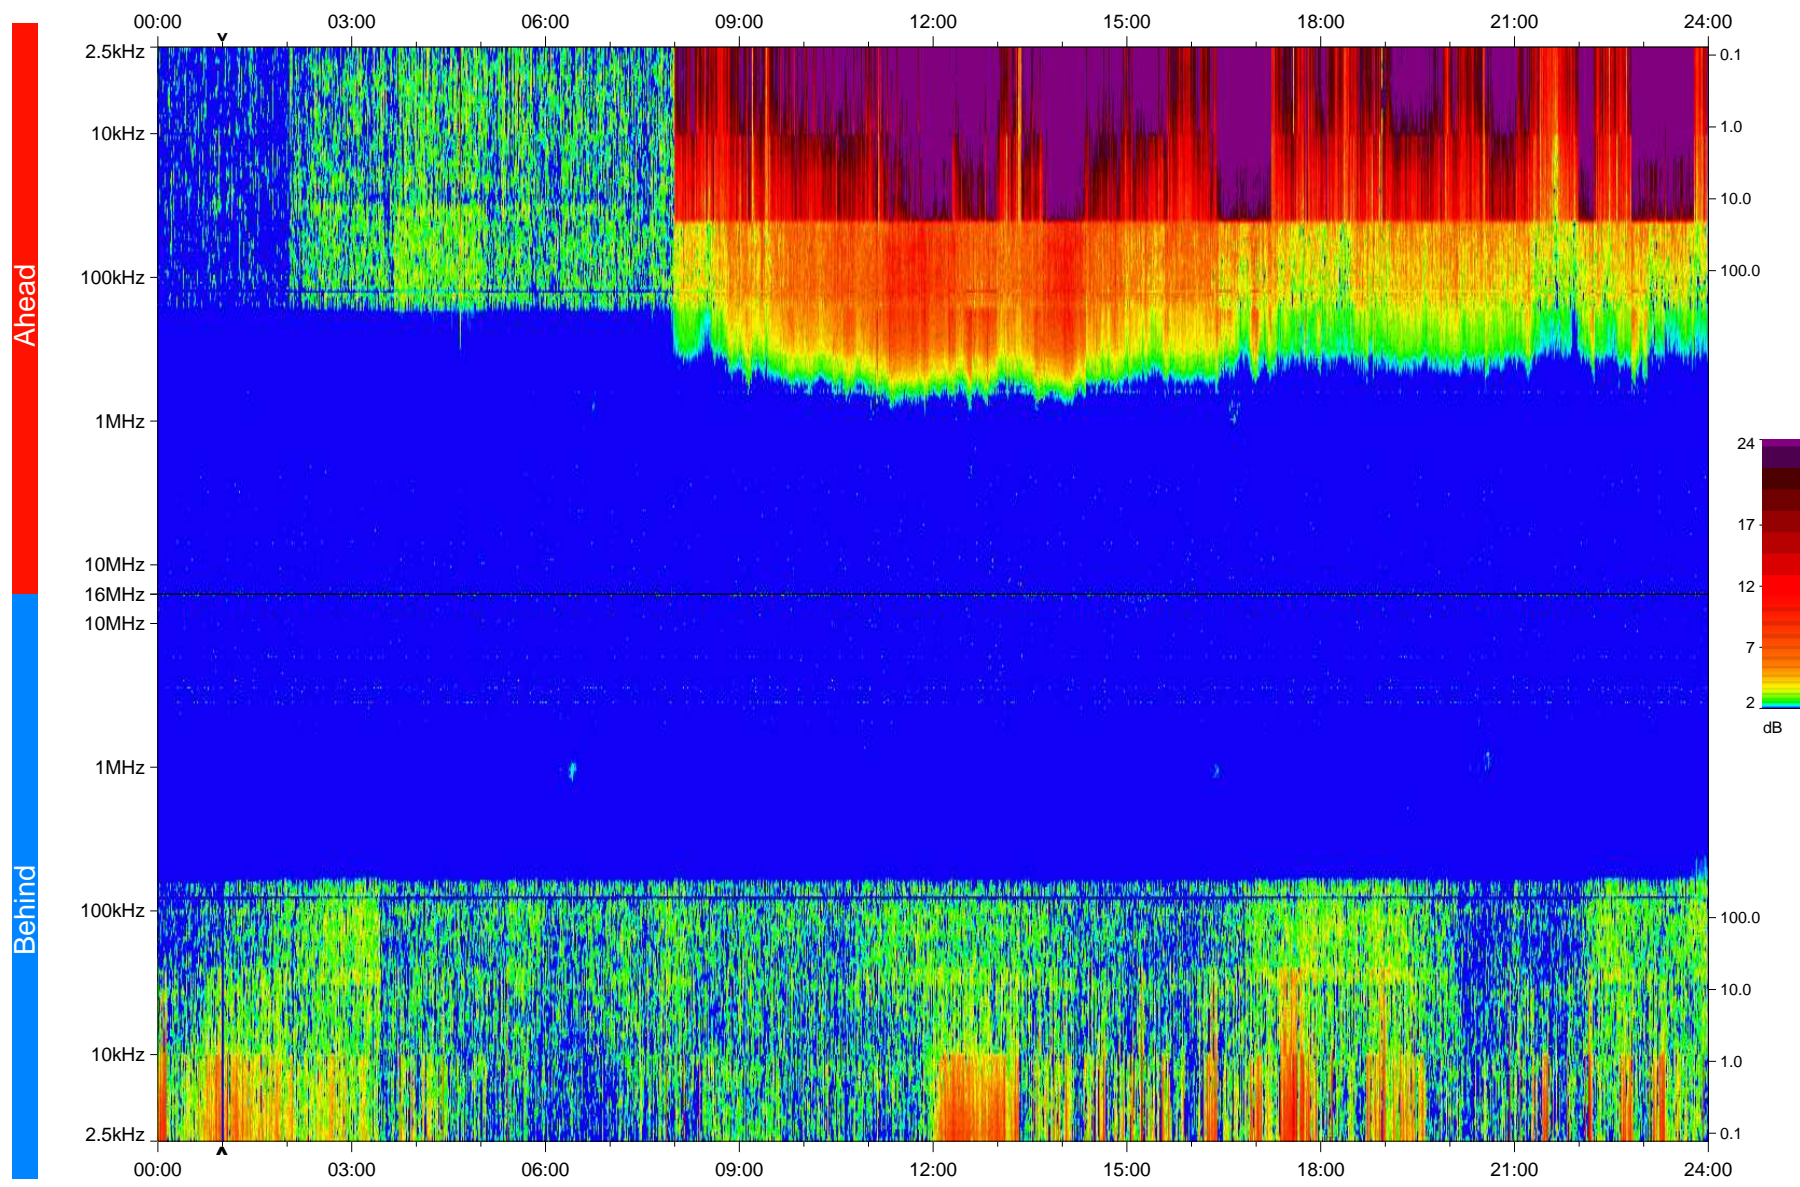

STEREO/WAVES Daily Summary - 17-Feb-2009 (DOY 048)

Ahead source file: swaves_ahead_2009_048_1_04.fin
Ahead PSE Angle: 43.5°

Behind PSE Angle: -47.6°
Behind source file: swaves_behind_2009_048_1_04.fin

Time (UTC)

file: stereo_swaves_daily-summary_color_20090217_v04
made by: space.umn.edu on macOS with IDL 8.8.2 on 2022-10-17 03:07:21, with TLib V945 / dynspec V311