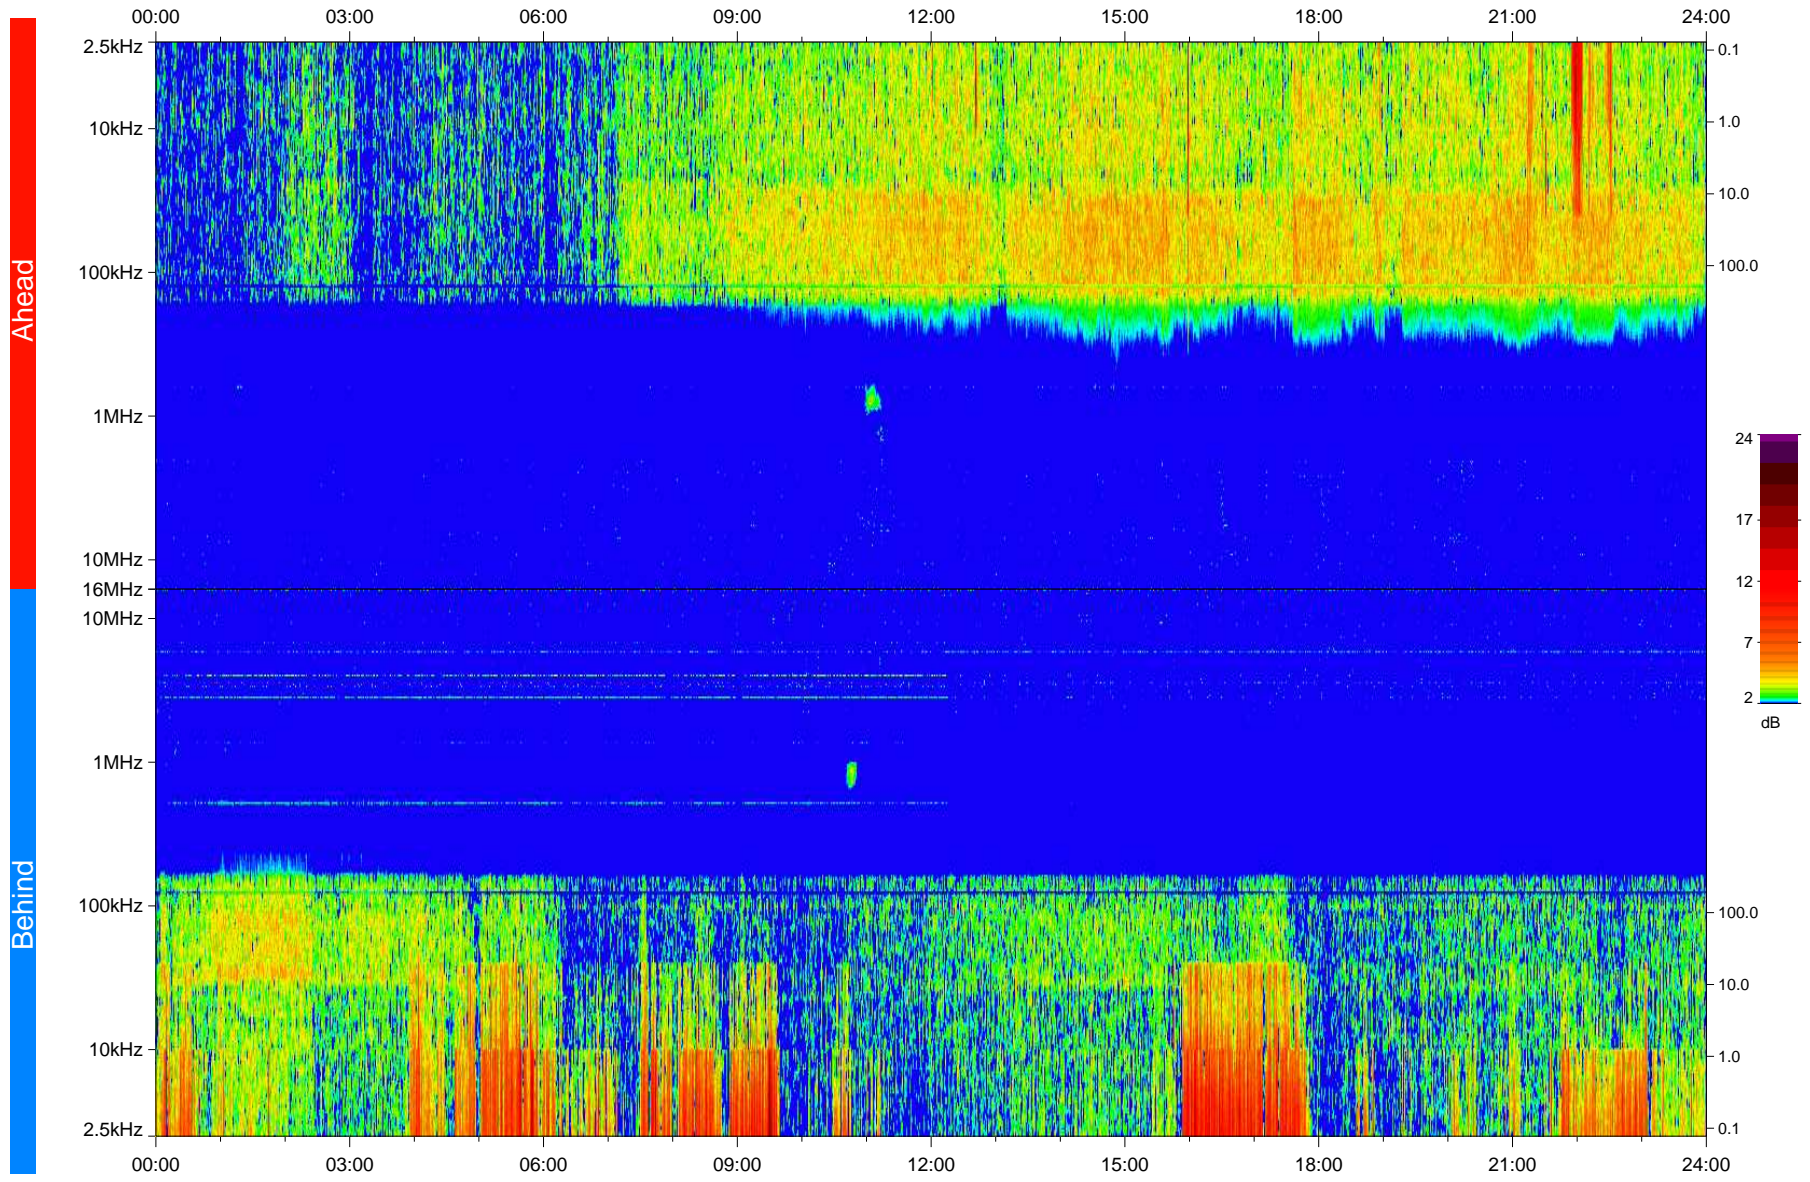

STEREO/WAVES Daily Summary - 16-Feb-2009 (DOY 047)

Ahead source file: swaves_ahead_2009_047_1_04.fin
Ahead PSE Angle: 43.5°

Behind PSE Angle: -47.6°
Behind source file: swaves_behind_2009_047_1_04.fin

Time (UTC)

file: stereo_swaves_daily-summary_color_20090216_v04
made by: space.umn.edu on macOS with IDL 8.8.2 on 2022-10-17 03:04:30, with TMLib V945 / dynspec V311