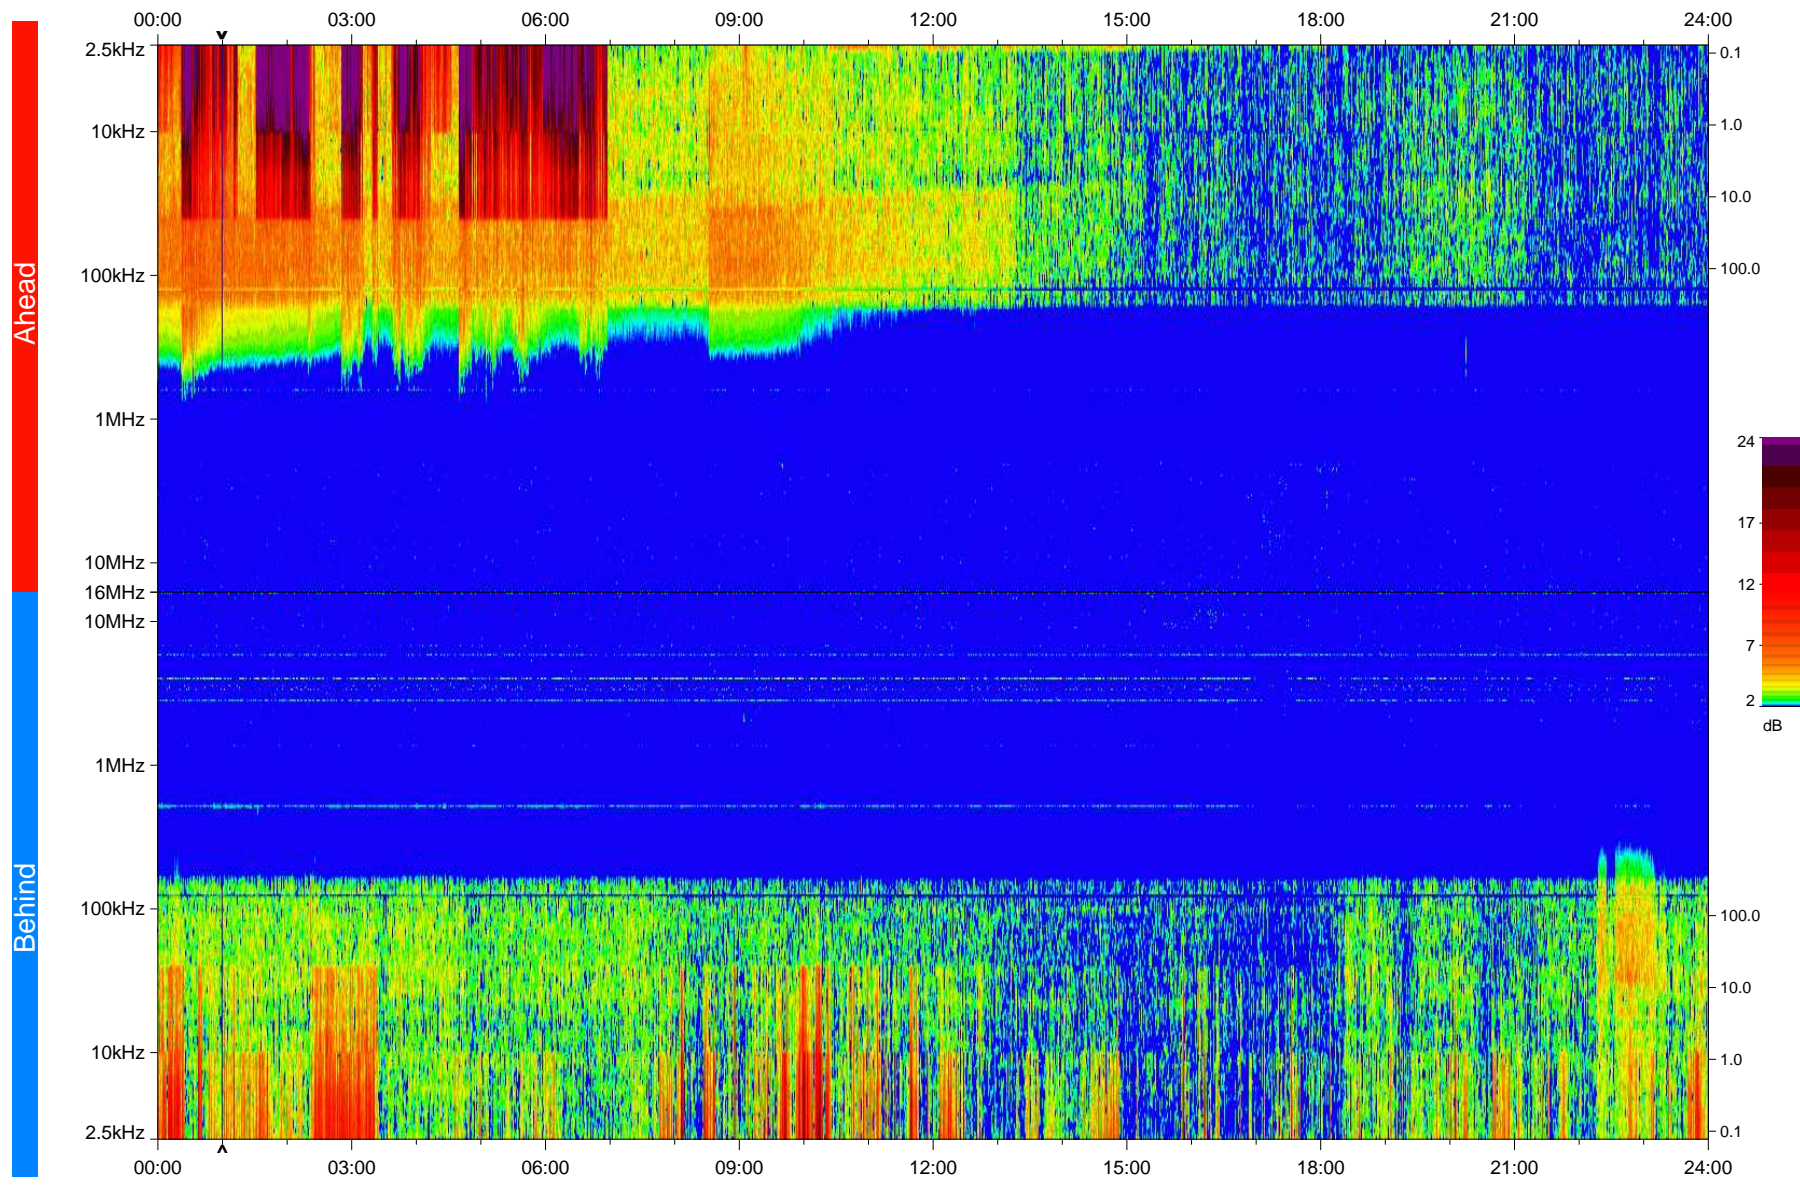

STEREO/WAVES Daily Summary - 15-Feb-2009 (DOY 046)

Ahead source file: swaves_ahead_2009_046_1_04.fin
Ahead PSE Angle: 43.5°

Behind PSE Angle: -47.5°
Behind source file: swaves_behind_2009_046_1_04.fin

Time (UTC)

file: stereo_swaves_daily-summary_color_20090215_v04
made by: space.umn.edu on macOS with IDL 8.8.2 on 2022-10-17 03:01:40, with TLib V945 / dynspec V311