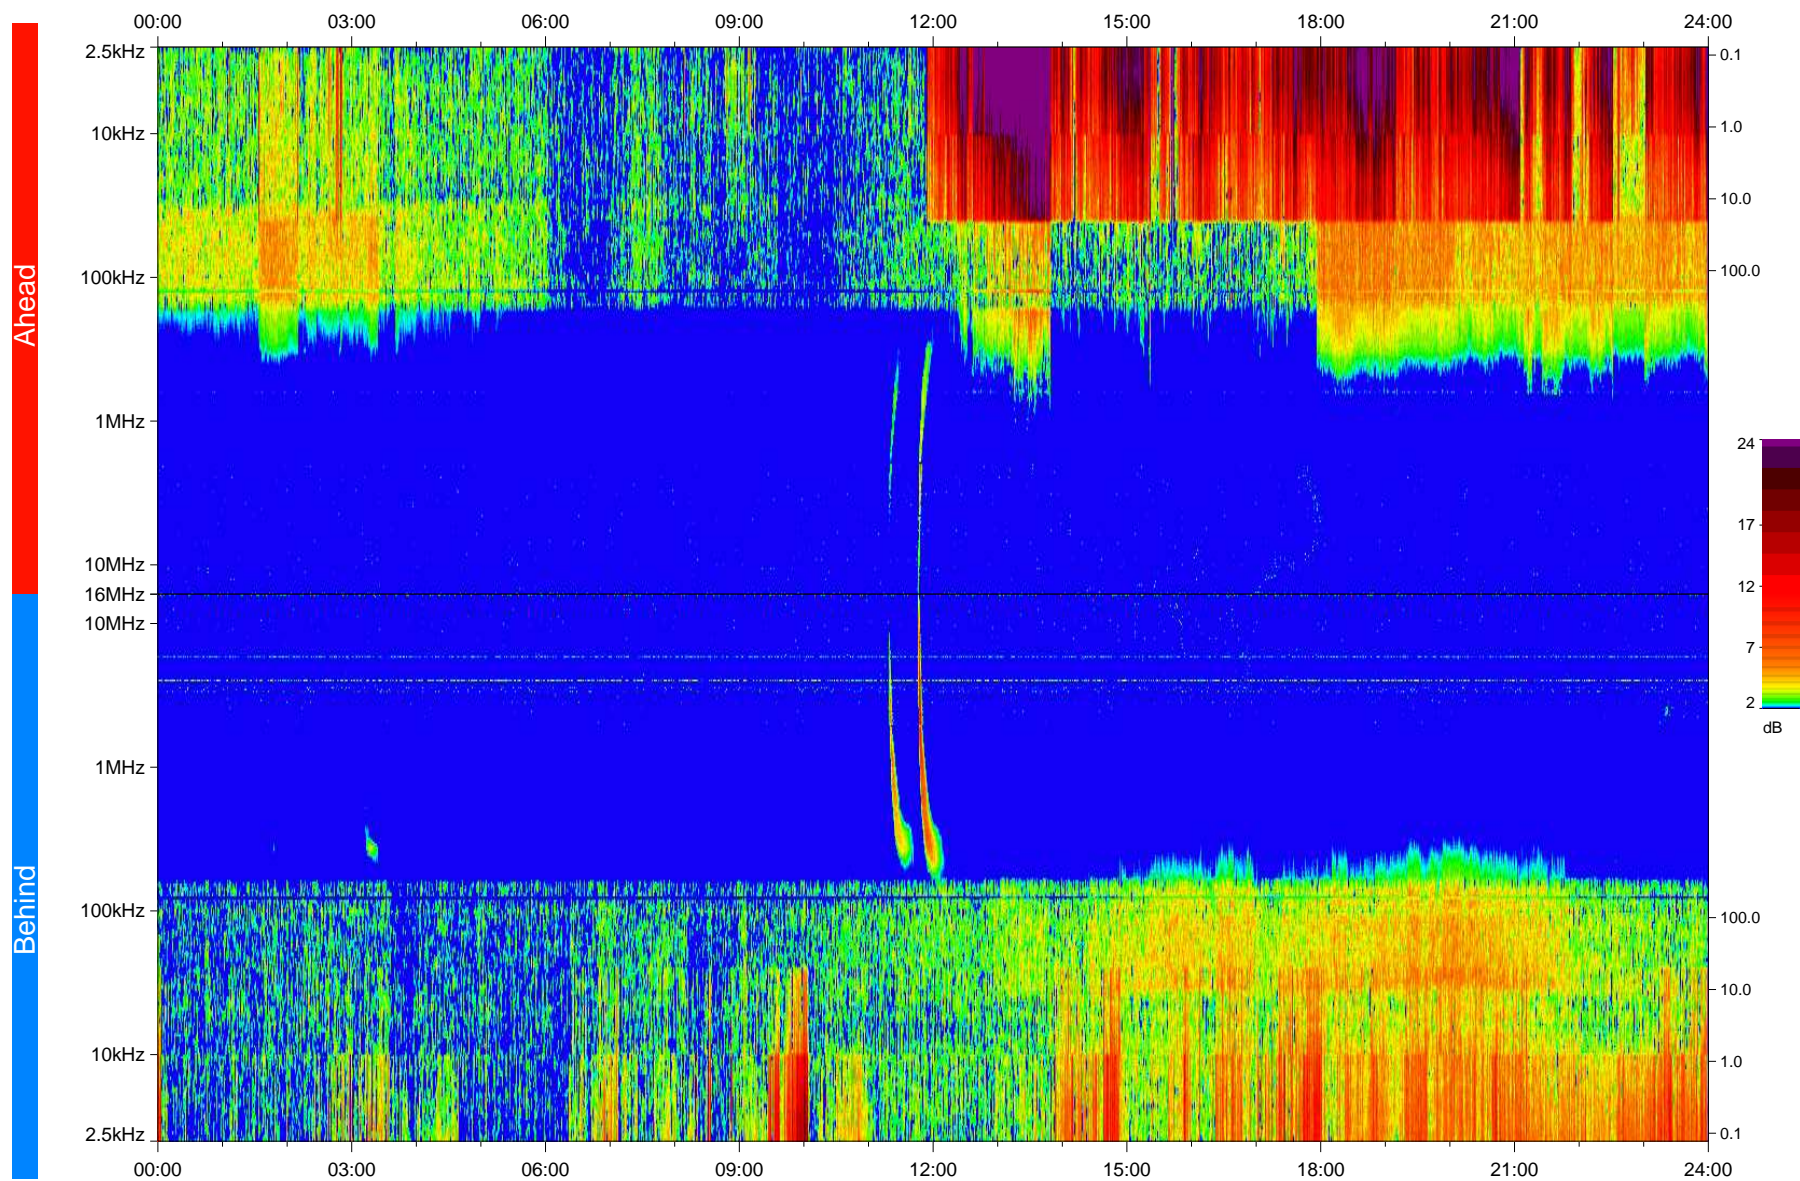

STEREO/WAVES Daily Summary - 14-Feb-2009 (DOY 045)

Ahead source file: swaves_ahead_2009_045_1_04.fin
Ahead PSE Angle: 43.5°

Behind PSE Angle: -47.5°
Behind source file: swaves_behind_2009_045_1_04.fin

Time (UTC)

file: stereo_swaves_daily-summary_color_20090214_v04
made by: space.umn.edu on macOS with IDL 8.8.2 on 2022-10-17 02:58:49, with TMLib V945 / dynspec V311