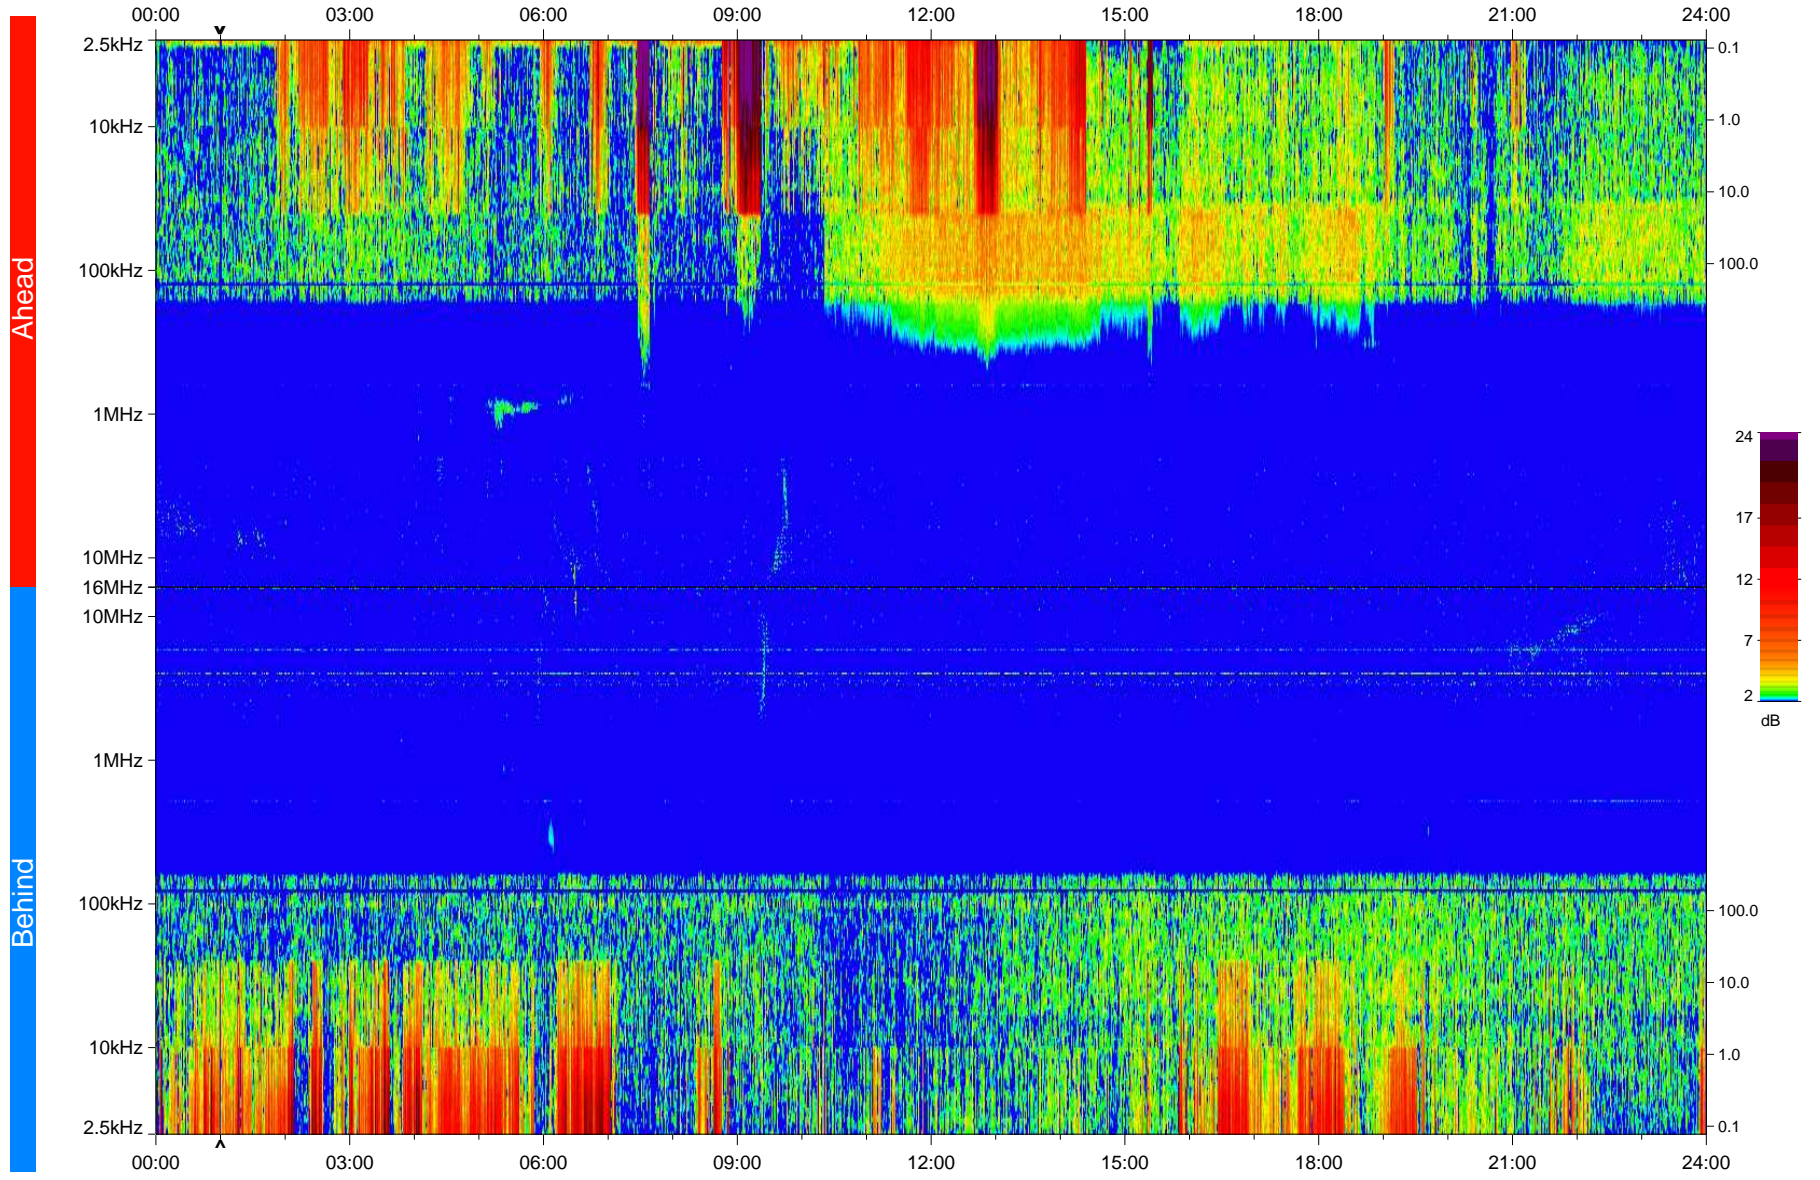

STEREO/WAVES Daily Summary - 13-Feb-2009 (DOY 044)

Ahead source file: swaves_ahead_2009_044_1_04.fin
Ahead PSE Angle: 43.4°

Behind PSE Angle: -47.5°
Behind source file: swaves_behind_2009_044_1_04.fin

Time (UTC)

file: stereo_swaves_daily-summary_color_20090213_v04
made by: space.umn.edu on macOS with IDL 8.8.2 on 2022-10-17 02:55:58, with TLib V945 / dynspec V311