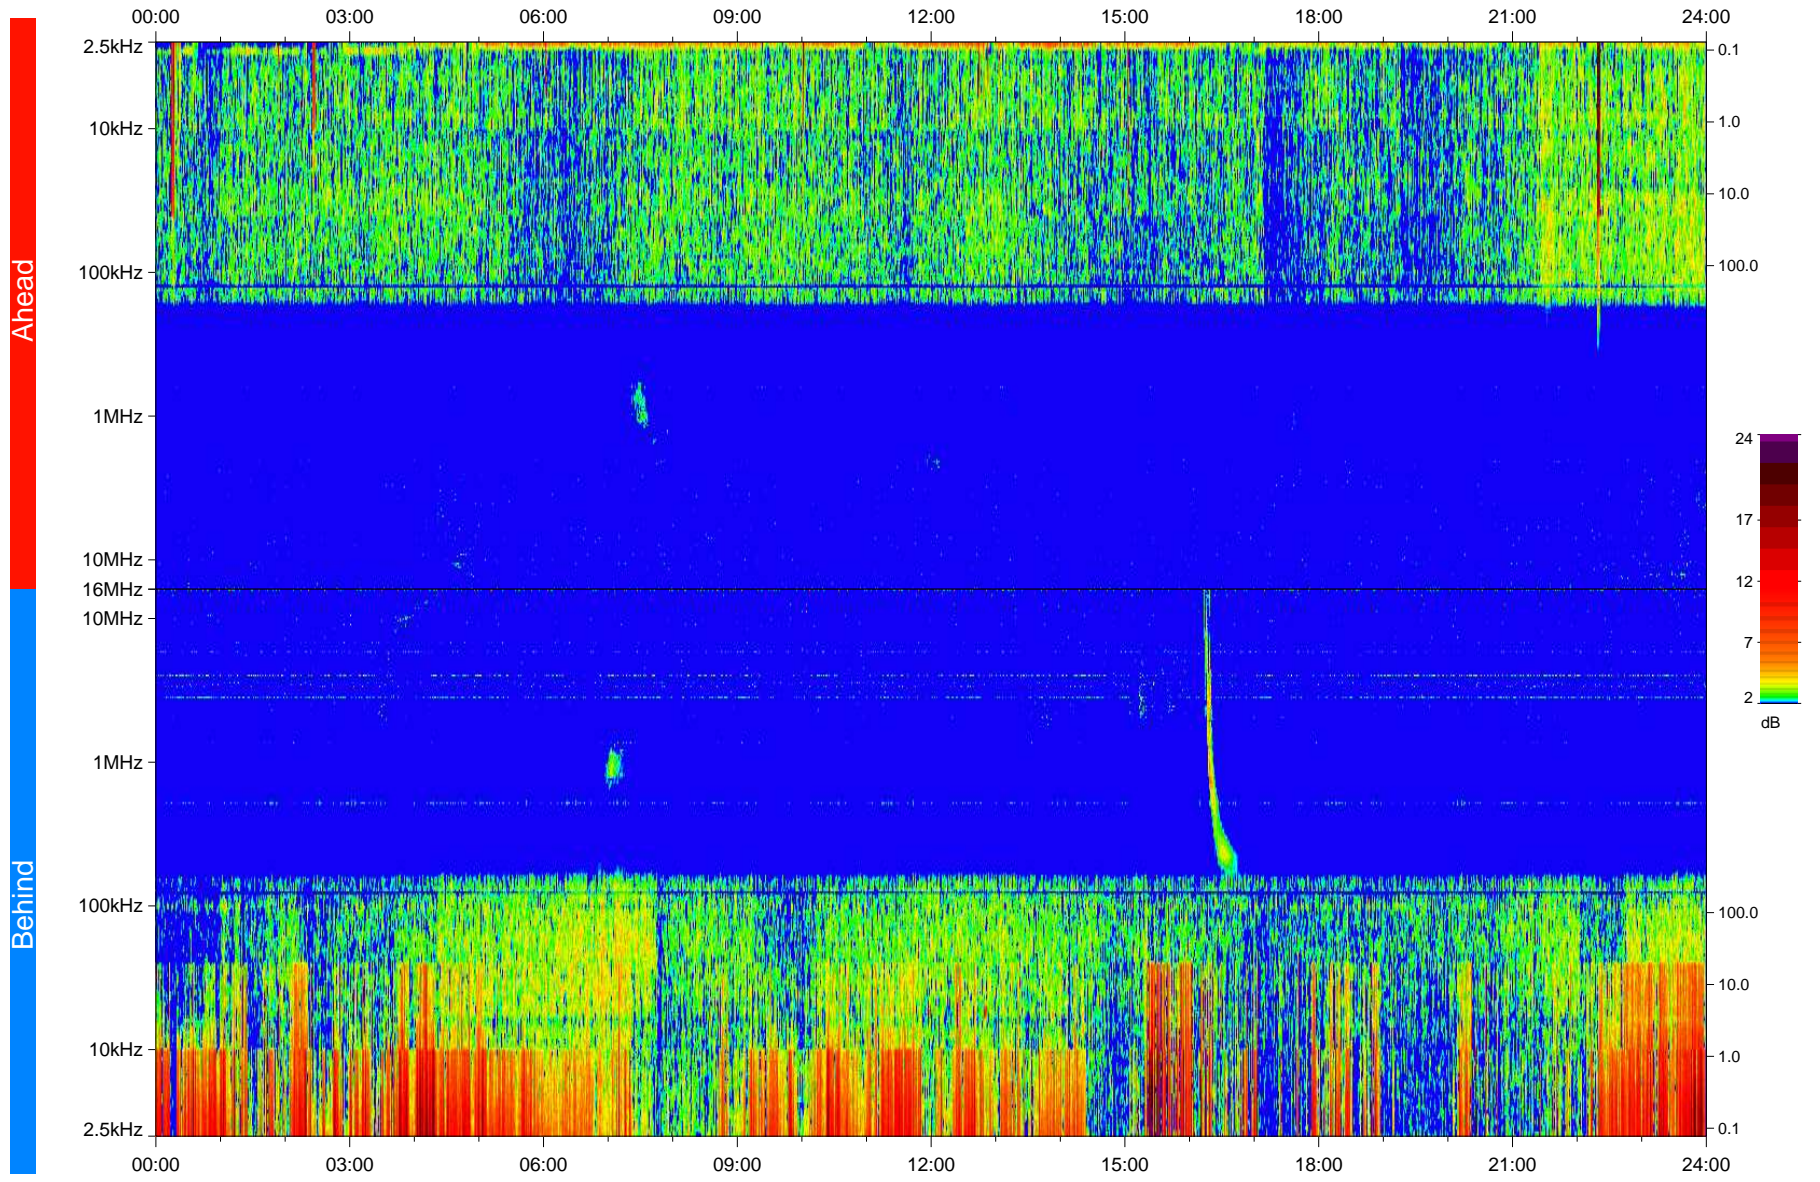

# STEREO/WAVES Daily Summary - 12-Feb-2009 (DOY 043)

Ahead source file: swaves\_ahead\_2009\_043\_1\_04.fin  
Ahead PSE Angle: 43.4°

Behind PSE Angle: -47.5°  
Behind source file: swaves\_behind\_2009\_043\_1\_04.fin

Time (UTC)

file: stereo\_swaves\_daily-summary\_color\_20090212\_v04  
made by: space.umn.edu on macOS with IDL 8.8.2 on 2022-10-17 02:53:08, with TLib V945 / dynspec V311