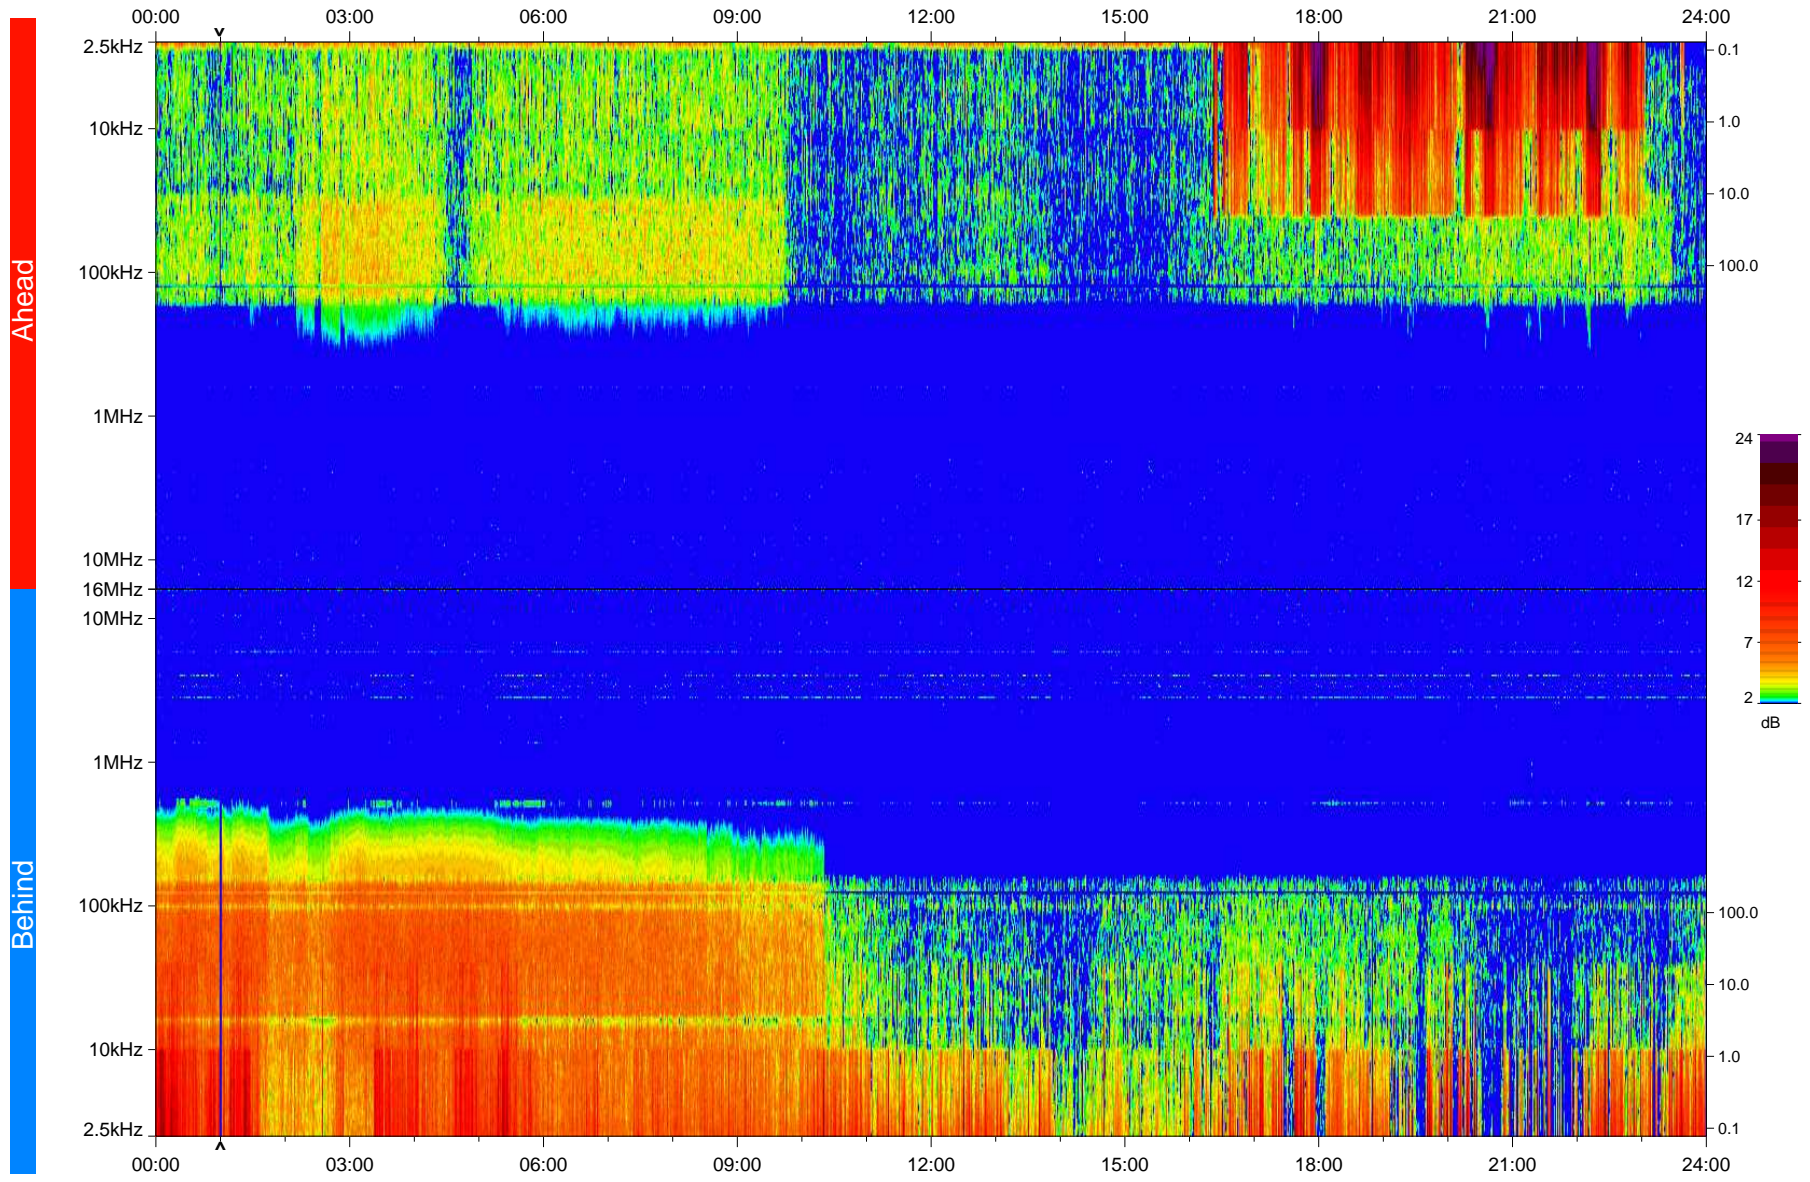

STEREO/WAVES Daily Summary - 11-Feb-2009 (DOY 042)

Ahead source file: swaves_ahead_2009_042_1_04.fin
Ahead PSE Angle: 43.4°

Behind PSE Angle: -47.5°
Behind source file: swaves_behind_2009_042_1_04.fin

Time (UTC)

file: stereo_swaves_daily-summary_color_20090211_v04
made by: space.umn.edu on macOS with IDL 8.8.2 on 2022-10-17 02:50:16, with TLib V945 / dynspec V311