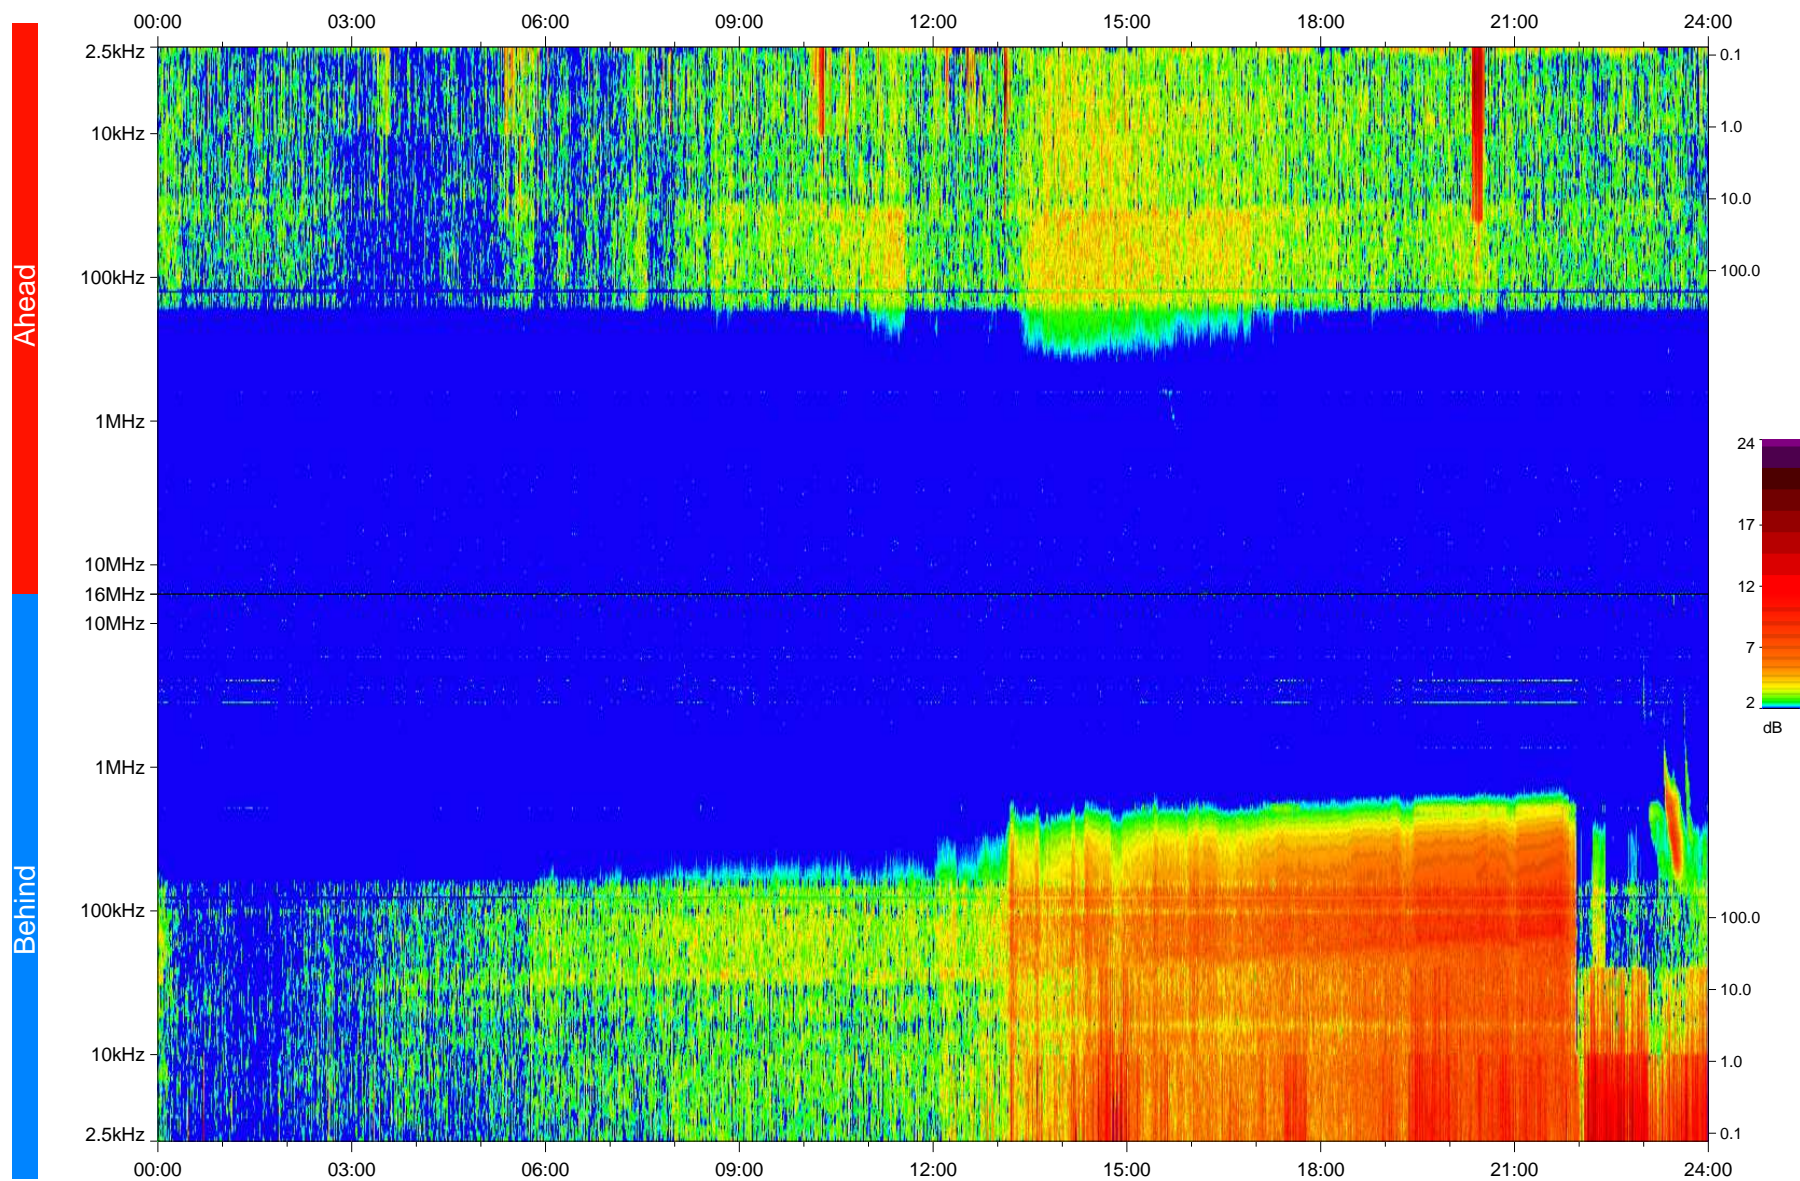

STEREO/WAVES Daily Summary - 10-Feb-2009 (DOY 041)

Ahead source file: swaves_ahead_2009_041_1_04.fin
Ahead PSE Angle: 43.3°

Behind PSE Angle: -47.5°
Behind source file: swaves_behind_2009_041_1_04.fin

Time (UTC)

file: stereo_swaves_daily-summary_color_20090210_v04
made by: space.umn.edu on macOS with IDL 8.8.2 on 2022-10-17 02:47:25, with Tlib V945 / dynspec V311