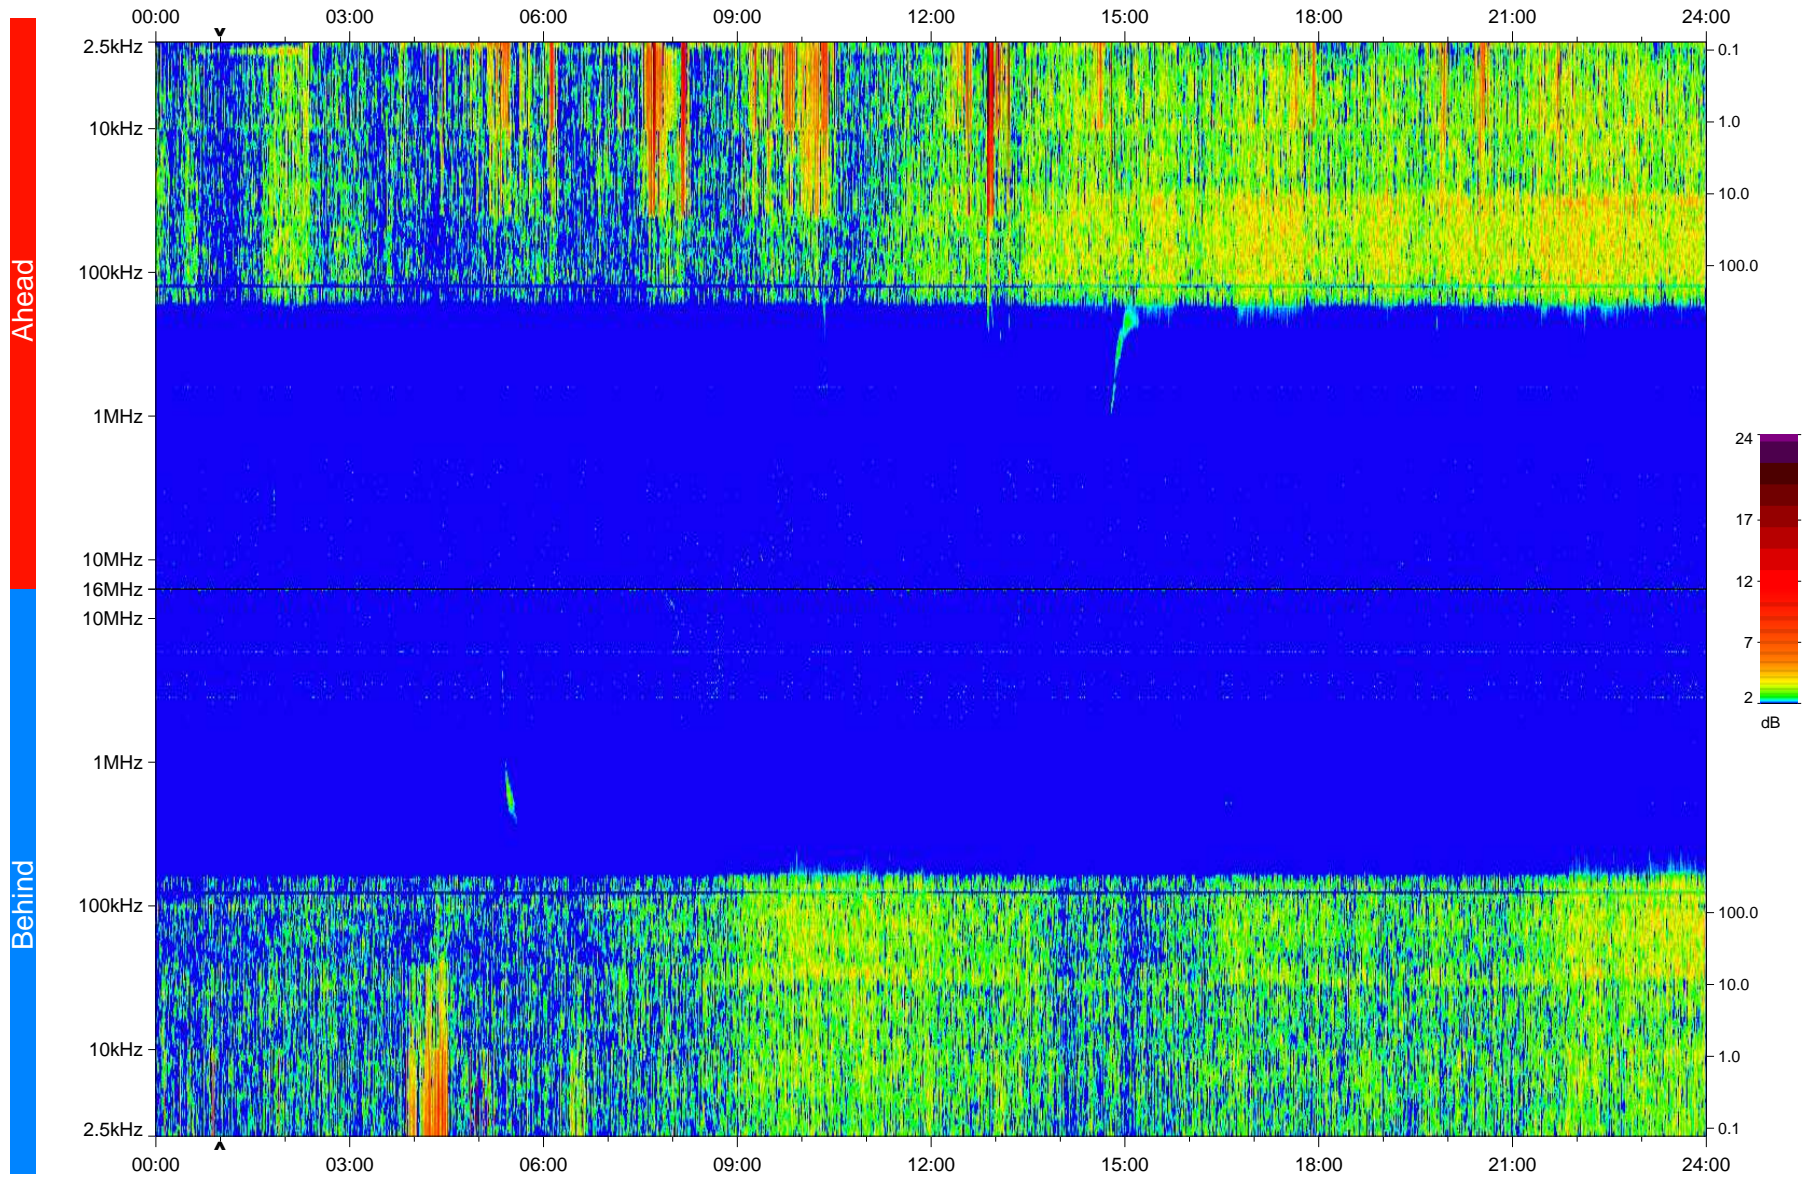

# STEREO/WAVES Daily Summary - 09-Feb-2009 (DOY 040)

Ahead source file: swaves\_ahead\_2009\_040\_1\_04.fin  
Ahead PSE Angle: 43.3°

Behind PSE Angle: -47.5°  
Behind source file: swaves\_behind\_2009\_040\_1\_04.fin

Time (UTC)

file: stereo\_swaves\_daily-summary\_color\_20090209\_v04  
made by: space.umn.edu on macOS with IDL 8.8.2 on 2022-10-17 02:44:34, with TLib V945 / dynspec V311