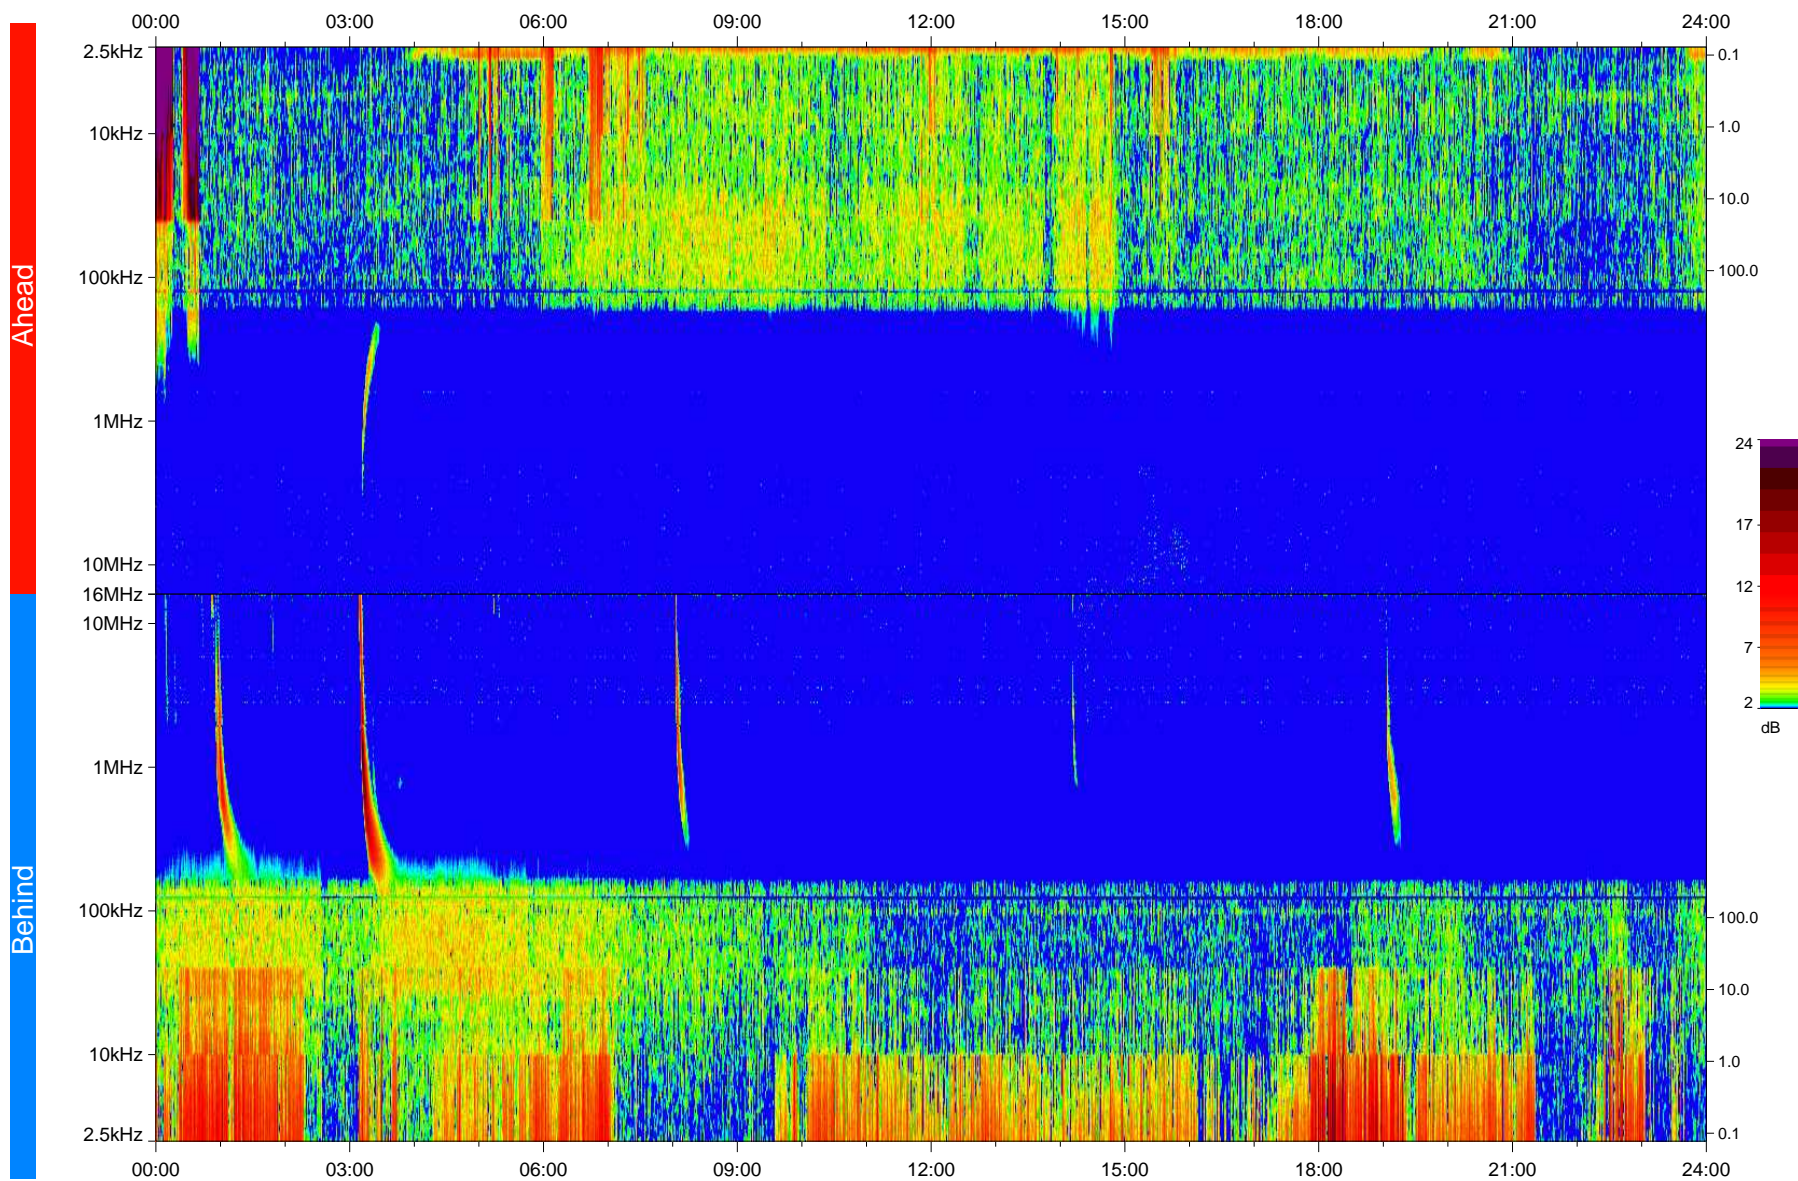

# STEREO/WAVES Daily Summary - 08-Feb-2009 (DOY 039)

Ahead source file: swaves\_ahead\_2009\_039\_1\_04.fin  
Ahead PSE Angle: 43.2°

Behind PSE Angle: -47.5°  
Behind source file: swaves\_behind\_2009\_039\_1\_04.fin

Time (UTC)

file: stereo\_swaves\_daily-summary\_color\_20090208\_v04  
made by: space.umn.edu on macOS with IDL 8.8.2 on 2022-10-17 02:41:41, with TLib V945 / dynspec V311