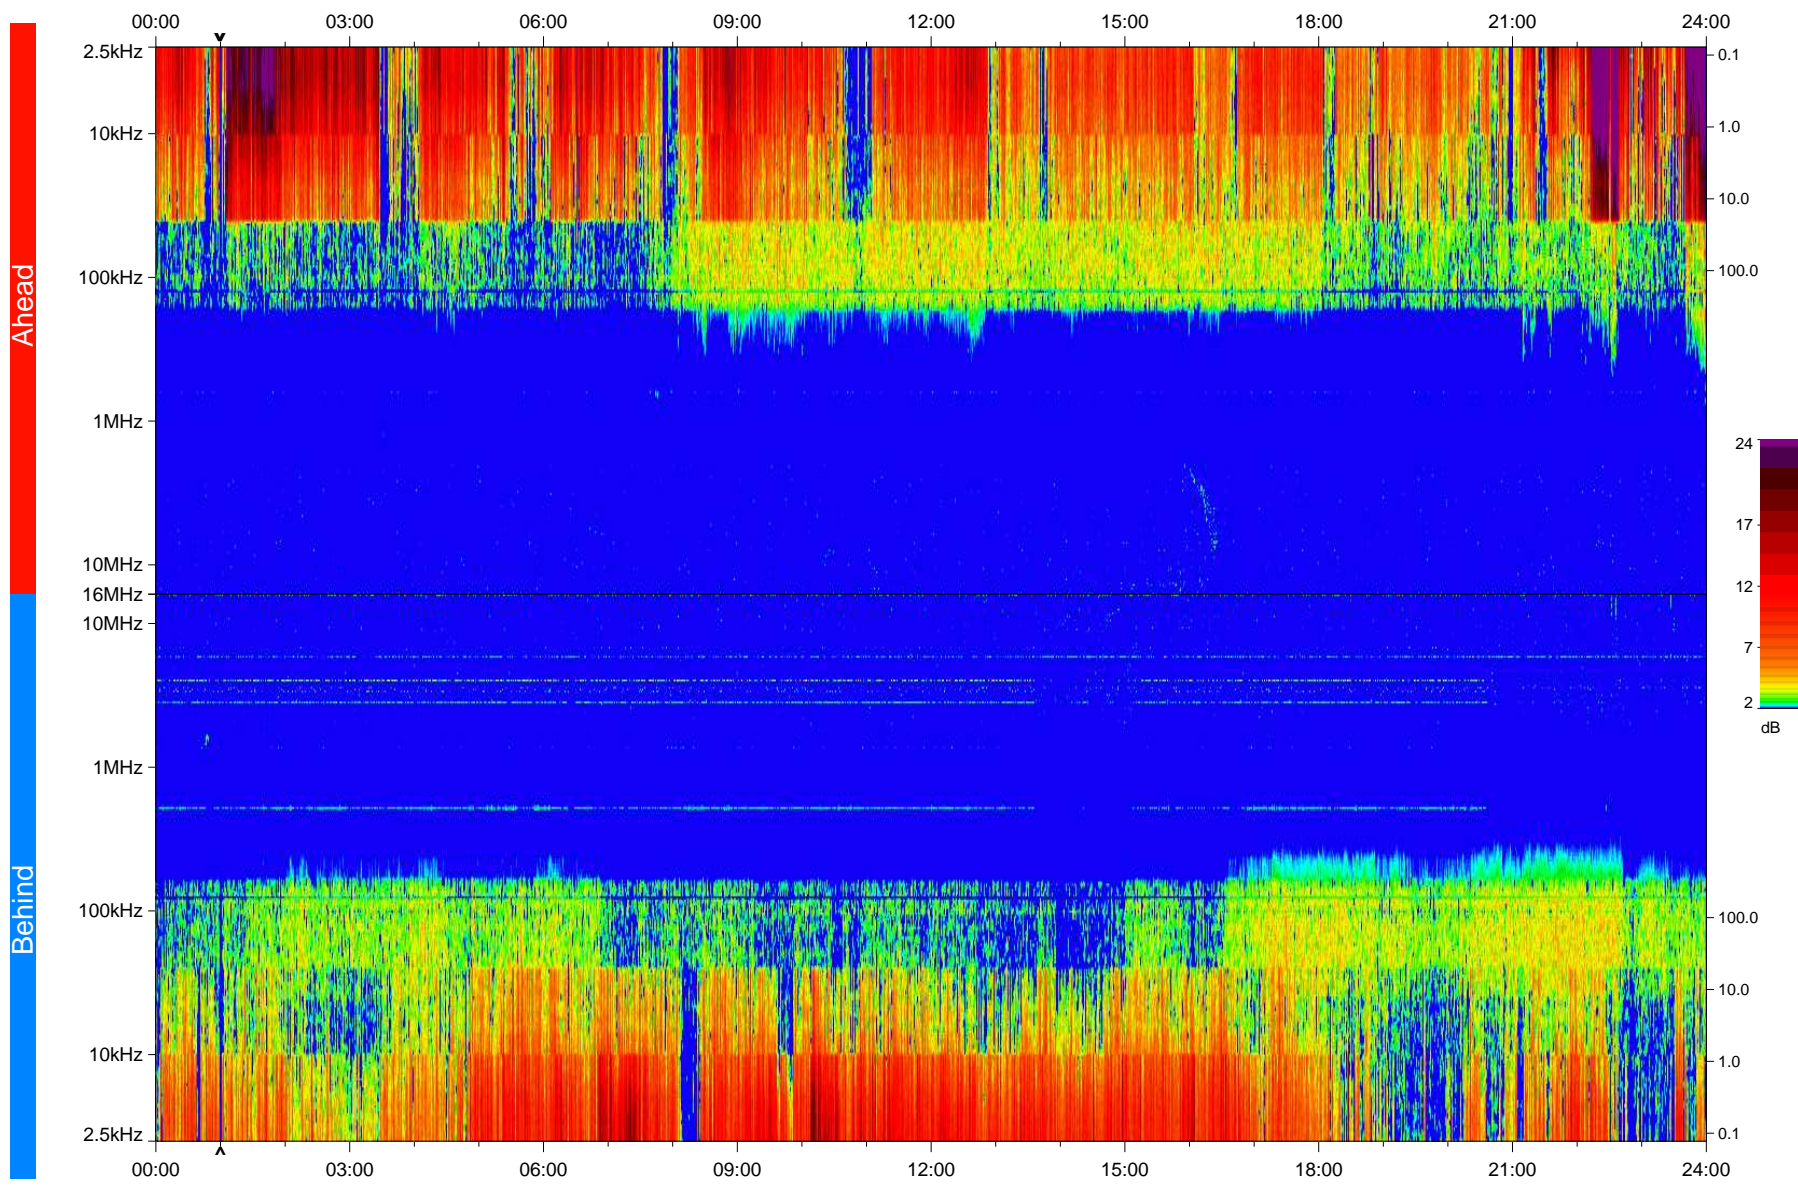

STEREO/WAVES Daily Summary - 07-Feb-2009 (DOY 038)

Ahead source file: swaves_ahead_2009_038_1_04.fin
Ahead PSE Angle: 43.2°

Behind PSE Angle: -47.5°
Behind source file: swaves_behind_2009_038_1_04.fin

Time (UTC)

file: stereo_swaves_daily-summary_color_20090207_v04
made by: space.umn.edu on macOS with IDL 8.8.2 on 2022-10-17 02:38:53, with TMLib V945 / dynspec V311