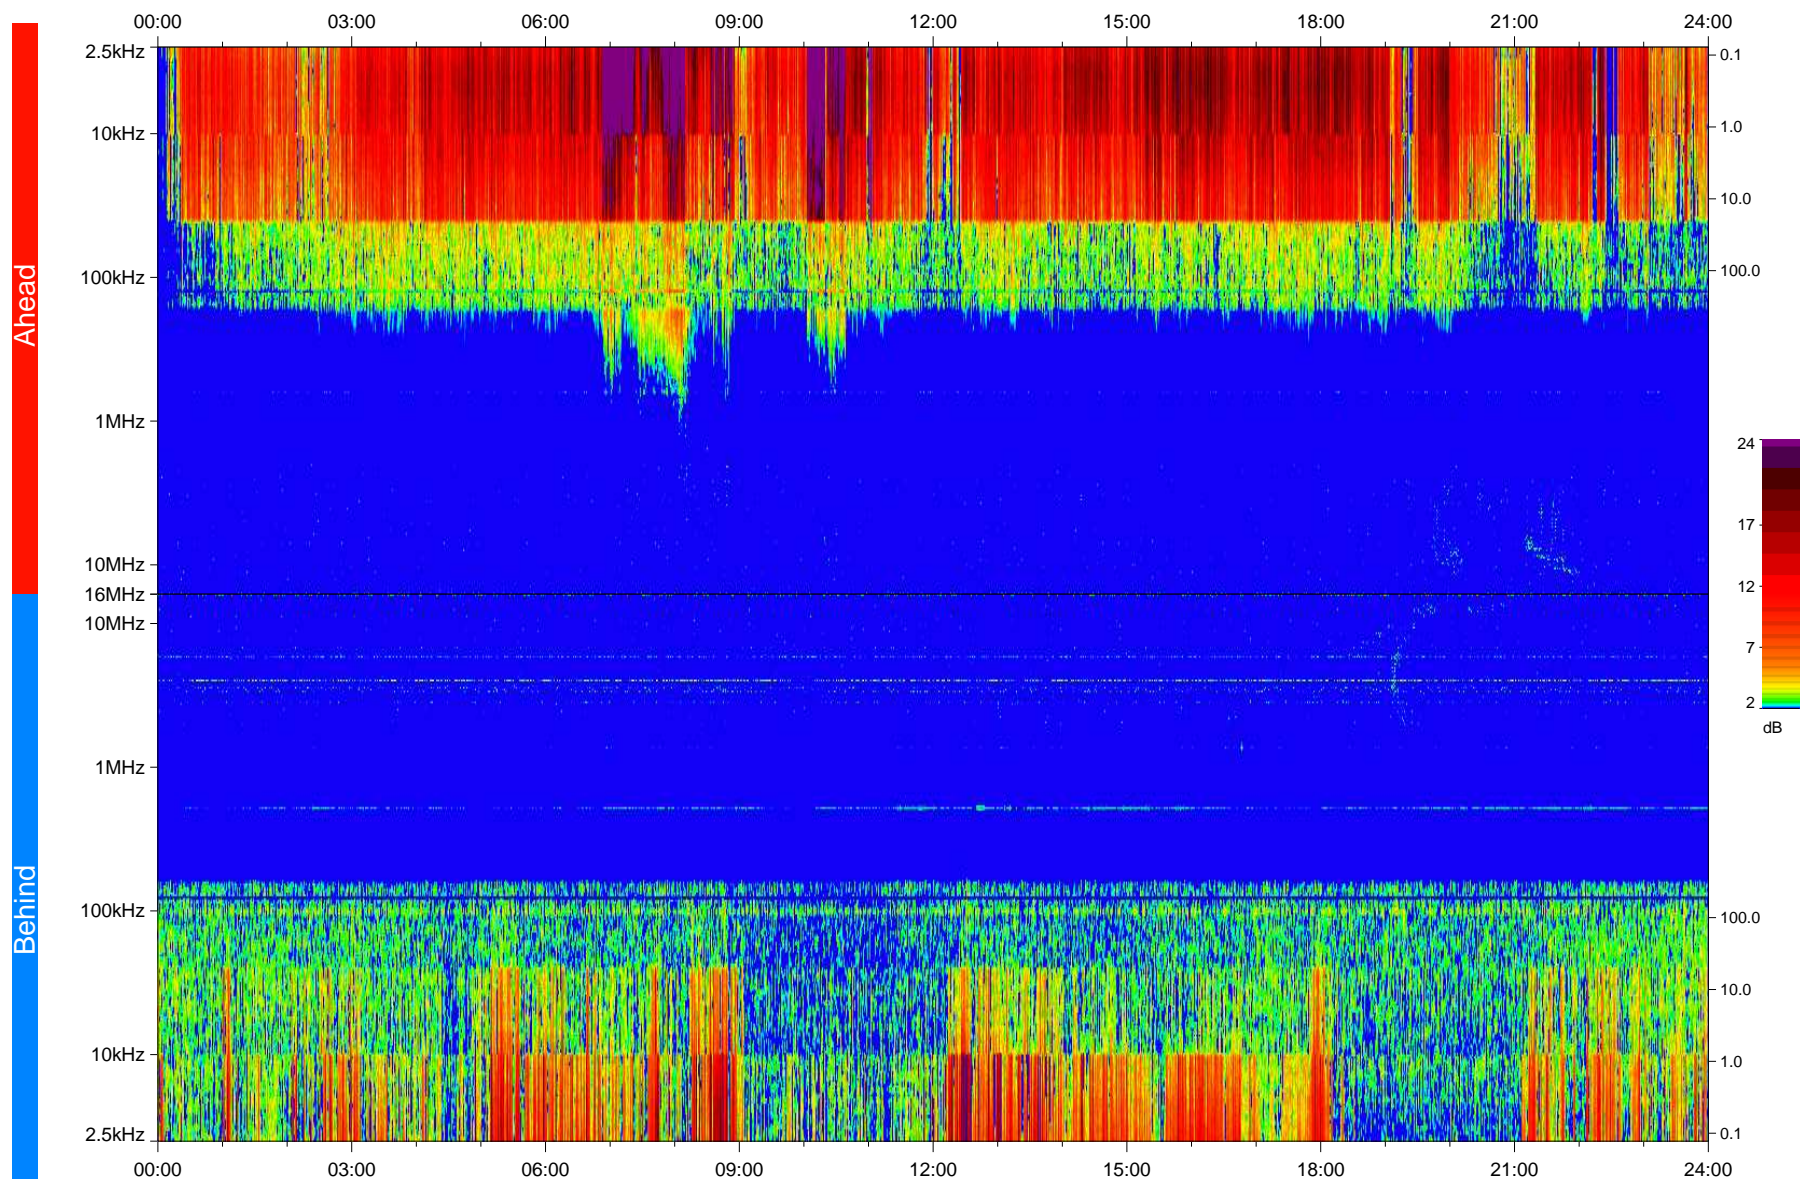

STEREO/WAVES Daily Summary - 06-Feb-2009 (DOY 037)

Ahead source file: swaves_ahead_2009_037_1_04.fin
Ahead PSE Angle: 43.3°

Behind PSE Angle: -47.4°
Behind source file: swaves_behind_2009_037_1_04.fin

Time (UTC)

file: stereo_swaves_daily-summary_color_20090206_v04
made by: space.umn.edu on macOS with IDL 8.8.2 on 2022-10-17 02:36:00, with TLib V945 / dynspec V311