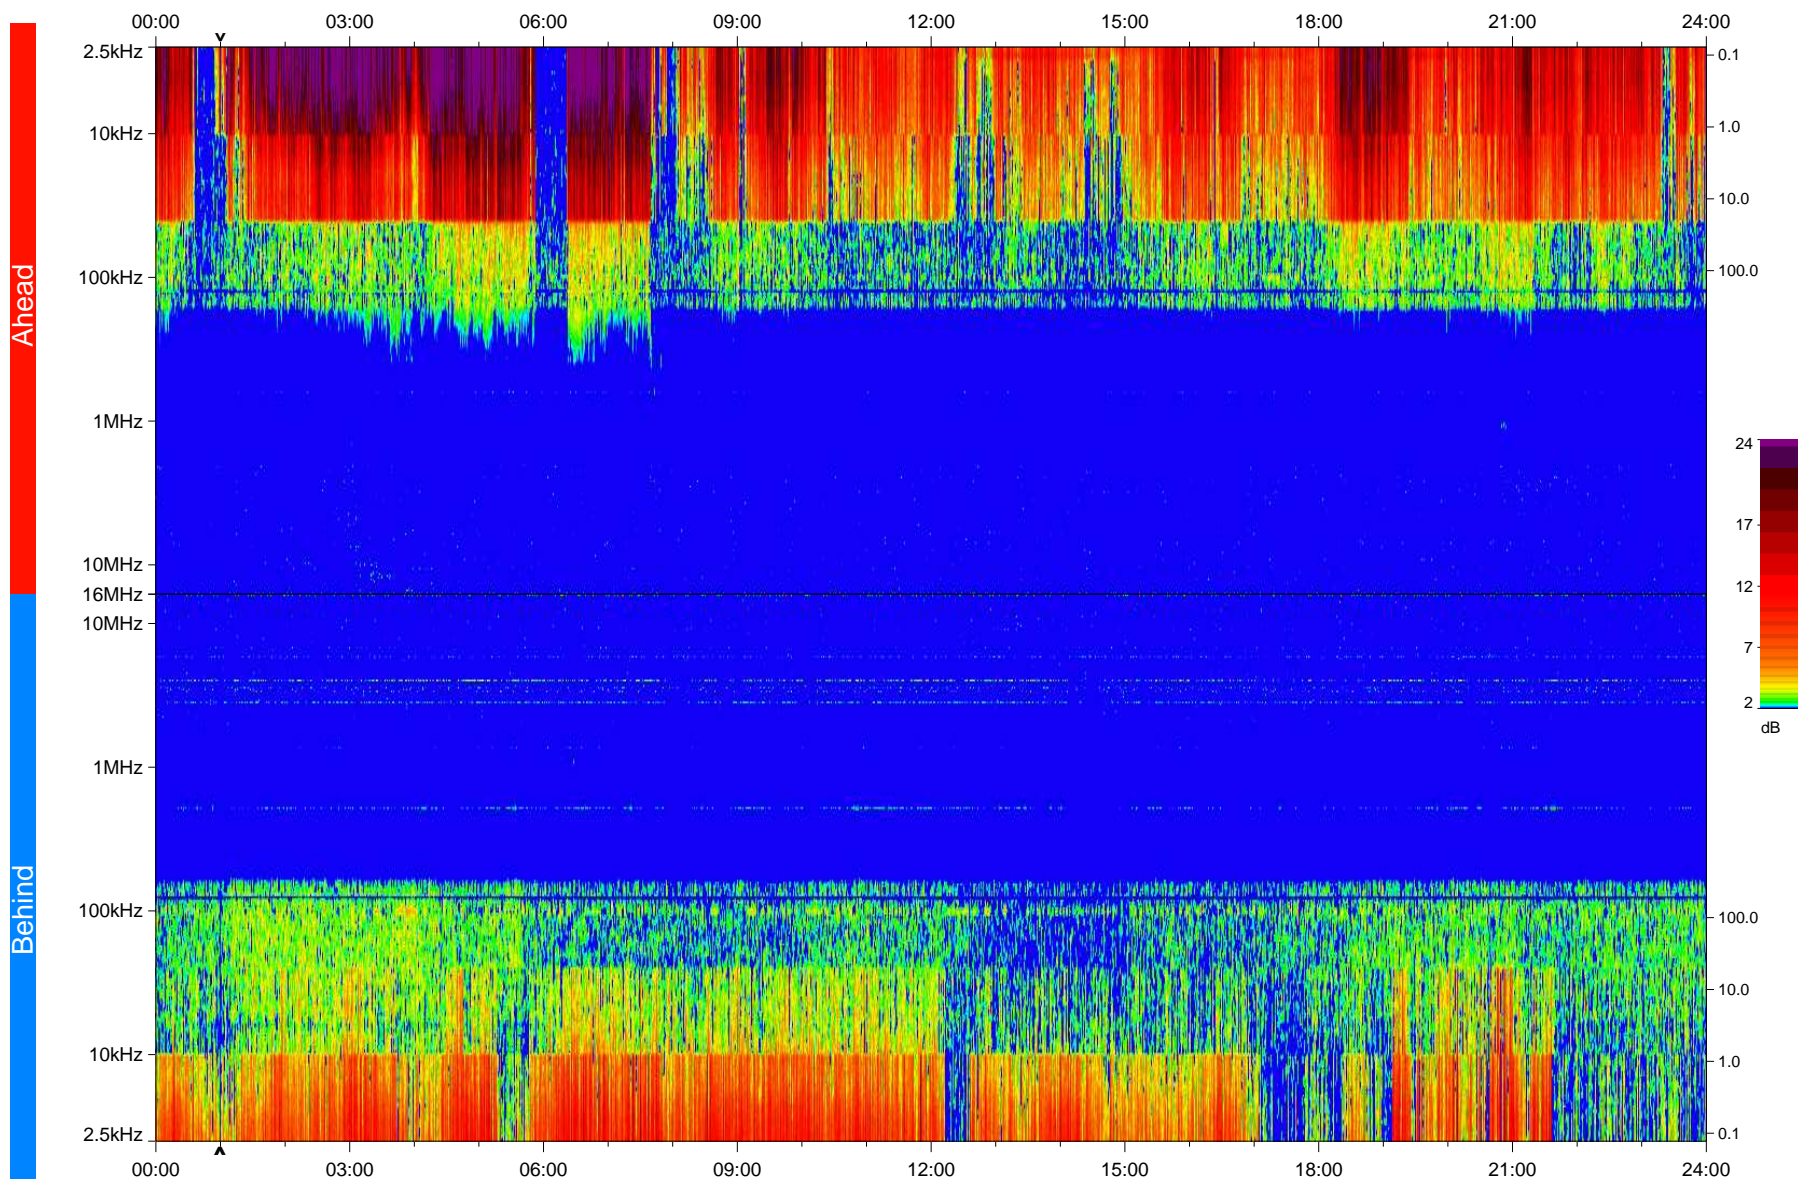

# STEREO/WAVES Daily Summary - 05-Feb-2009 (DOY 036)

Ahead source file: swaves\_ahead\_2009\_036\_1\_04.fin  
Ahead PSE Angle: 43.2°

Behind PSE Angle: -47.4°  
Behind source file: swaves\_behind\_2009\_036\_1\_04.fin

Time (UTC)

file: stereo\_swaves\_daily-summary\_color\_20090205\_v04  
made by: space.umn.edu on macOS with IDL 8.8.2 on 2022-10-17 02:33:08, with TLib V945 / dynspec V311