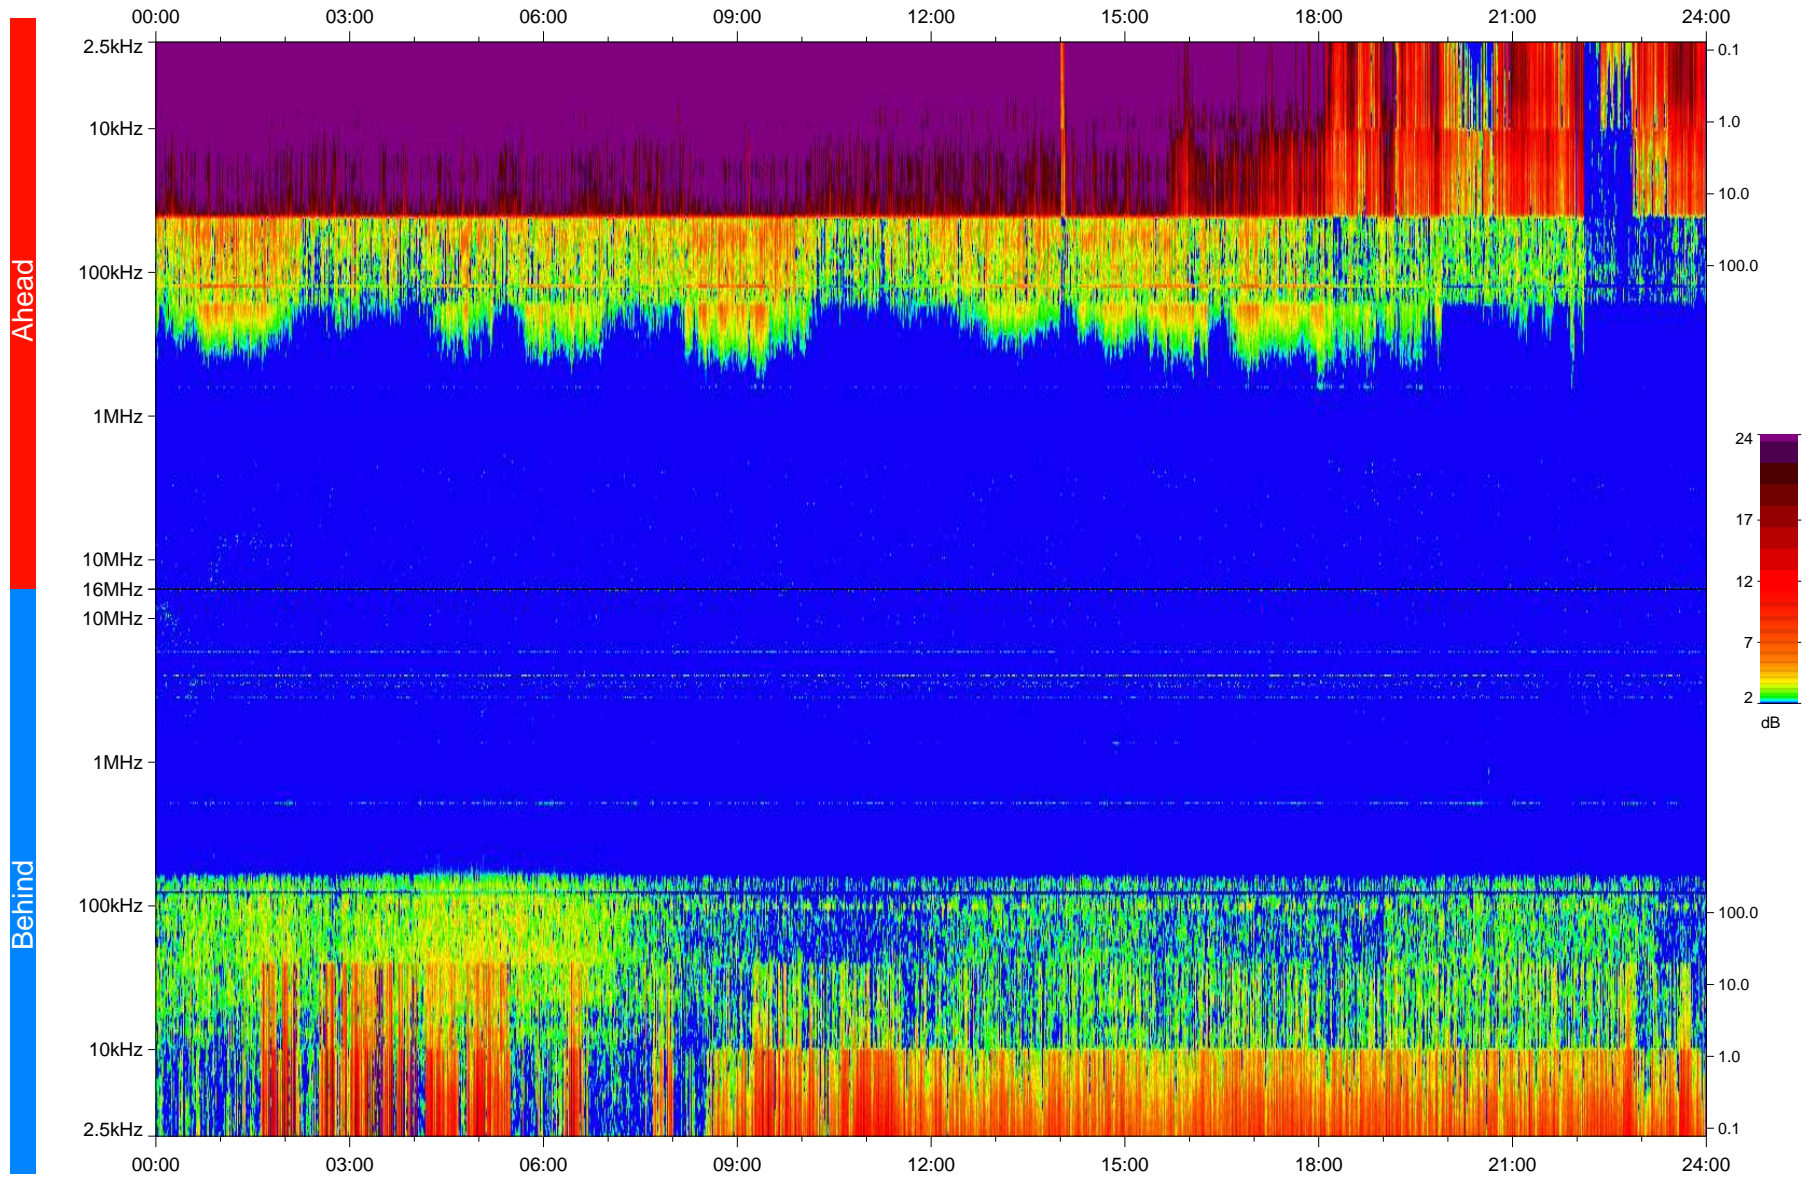

# STEREO/WAVES Daily Summary - 04-Feb-2009 (DOY 035)

Ahead source file: swaves\_ahead\_2009\_035\_1\_04.fin  
Ahead PSE Angle: 43.2°

Behind PSE Angle: -47.4°  
Behind source file: swaves\_behind\_2009\_035\_1\_04.fin

Time (UTC)

file: stereo\_swaves\_daily-summary\_color\_20090204\_v04  
made by: space.umn.edu on macOS with IDL 8.8.2 on 2022-10-17 02:30:19, with TLib V945 / dynspec V311