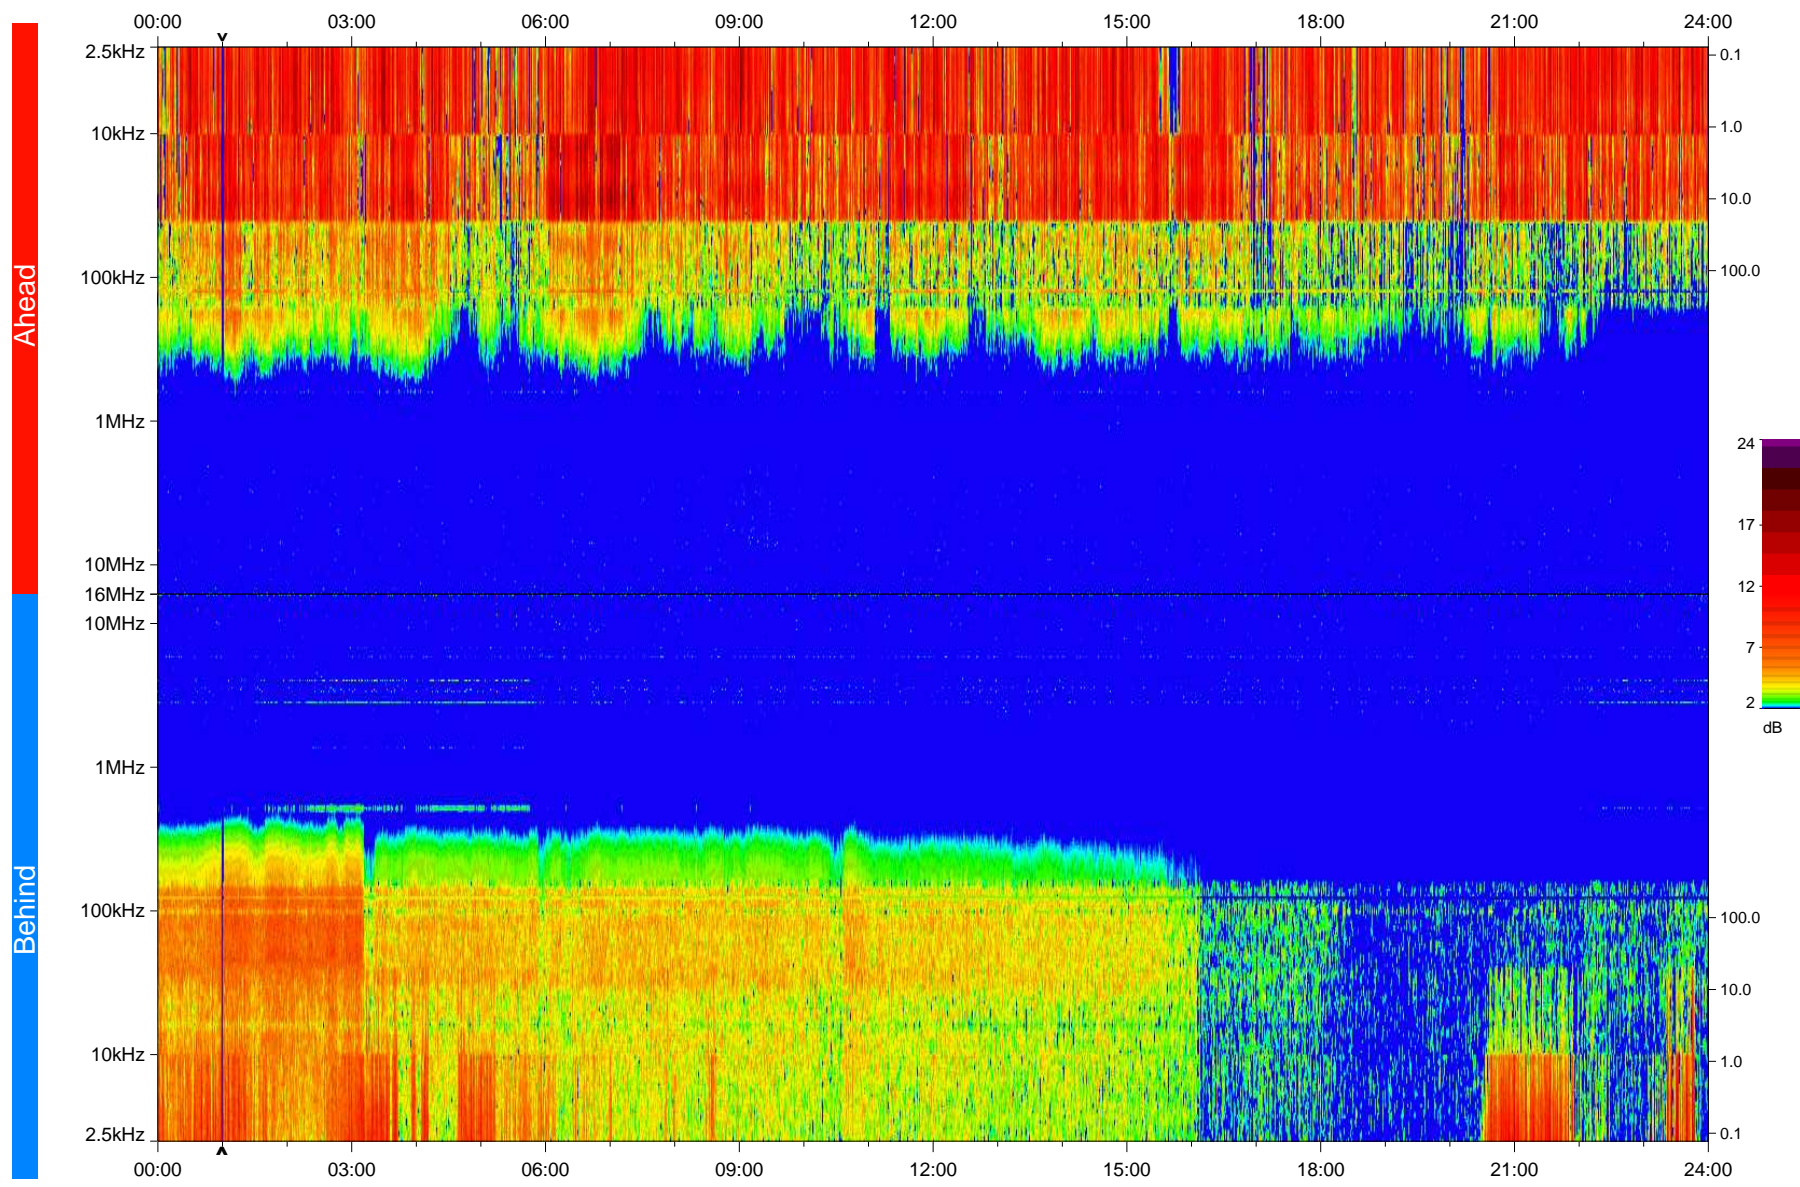

STEREO/WAVES Daily Summary - 03-Feb-2009 (DOY 034)

Ahead source file: swaves_ahead_2009_034_1_04.fin
Ahead PSE Angle: 43.2°

Behind PSE Angle: -47.4°
Behind source file: swaves_behind_2009_034_1_04.fin

Time (UTC)

file: stereo_swaves_daily-summary_color_20090203_v04
made by: space.umn.edu on macOS with IDL 8.8.2 on 2022-10-17 02:27:29, with TLib V945 / dynspec V311