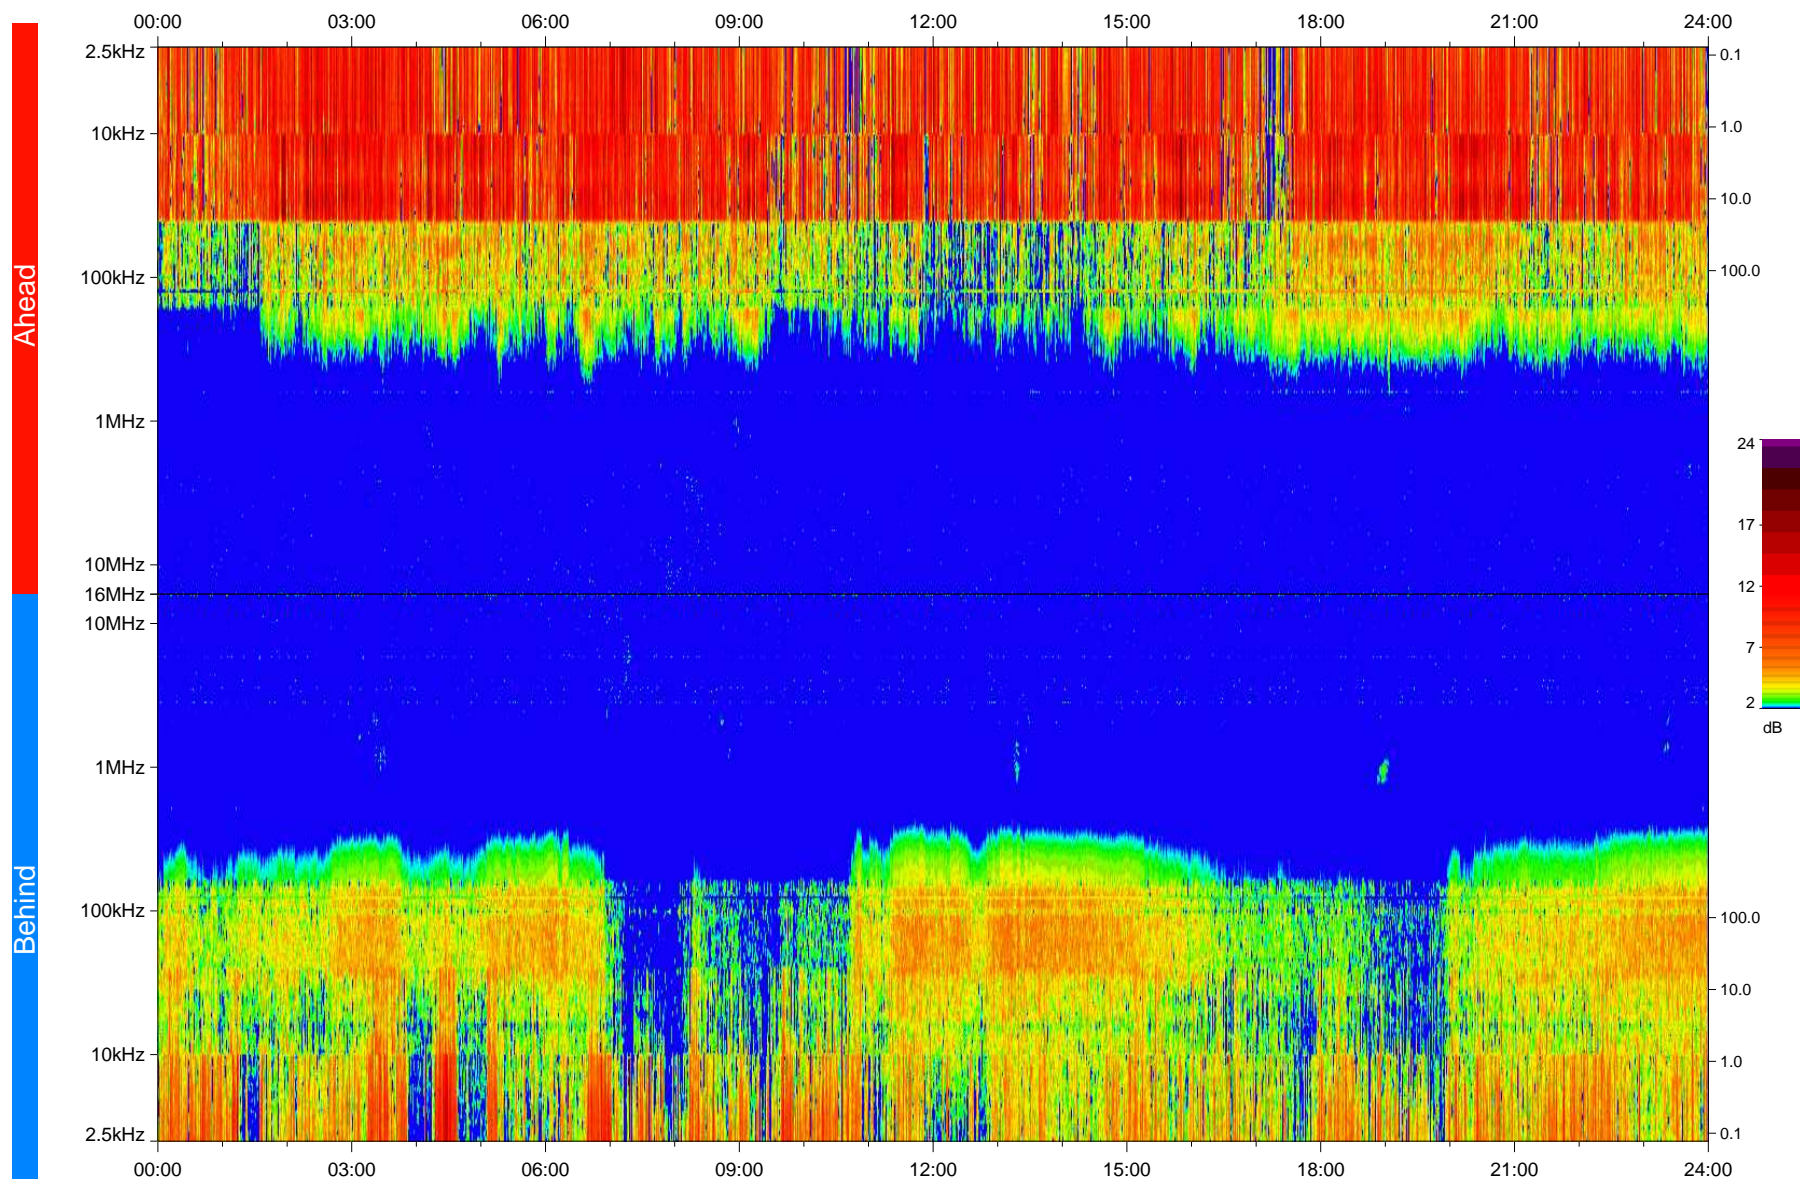

# STEREO/WAVES Daily Summary - 02-Feb-2009 (DOY 033)

Ahead source file: swaves\_ahead\_2009\_033\_1\_04.fin  
Ahead PSE Angle: 43.1°

Behind PSE Angle: -47.3°  
Behind source file: swaves\_behind\_2009\_033\_1\_04.fin

Time (UTC)

file: stereo\_swaves\_daily-summary\_color\_20090202\_v04  
made by: space.umn.edu on macOS with IDL 8.8.2 on 2022-10-17 02:24:38, with TLib V945 / dynspec V311