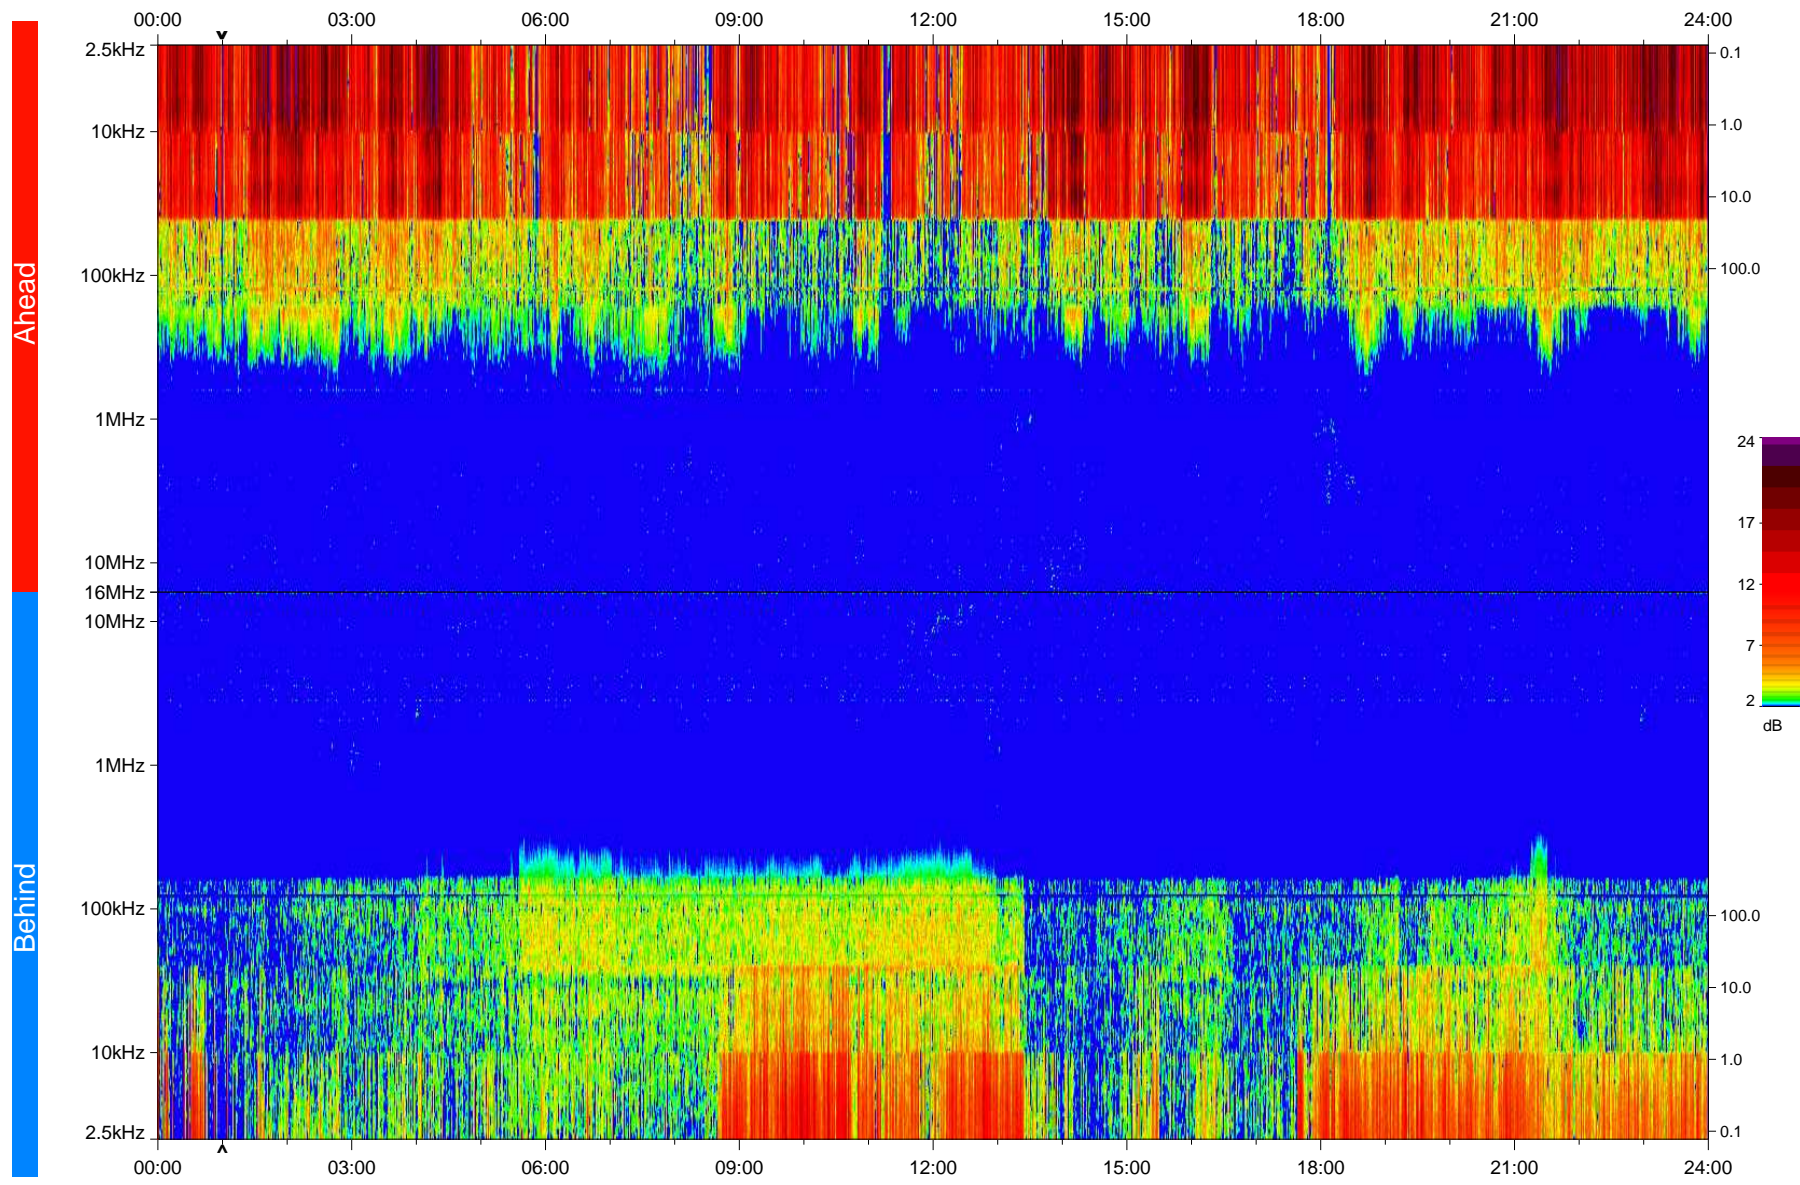

STEREO/WAVES Daily Summary - 01-Feb-2009 (DOY 032)

Ahead source file: swaves_ahead_2009_032_1_04.fin
Ahead PSE Angle: 43.1°

Behind PSE Angle: -47.3°
Behind source file: swaves_behind_2009_032_1_04.fin

Time (UTC)

file: stereo_swaves_daily-summary_color_20090201_v04
made by: space.umn.edu on macOS with IDL 8.8.2 on 2022-10-17 02:21:47, with TLib V945 / dynspec V311