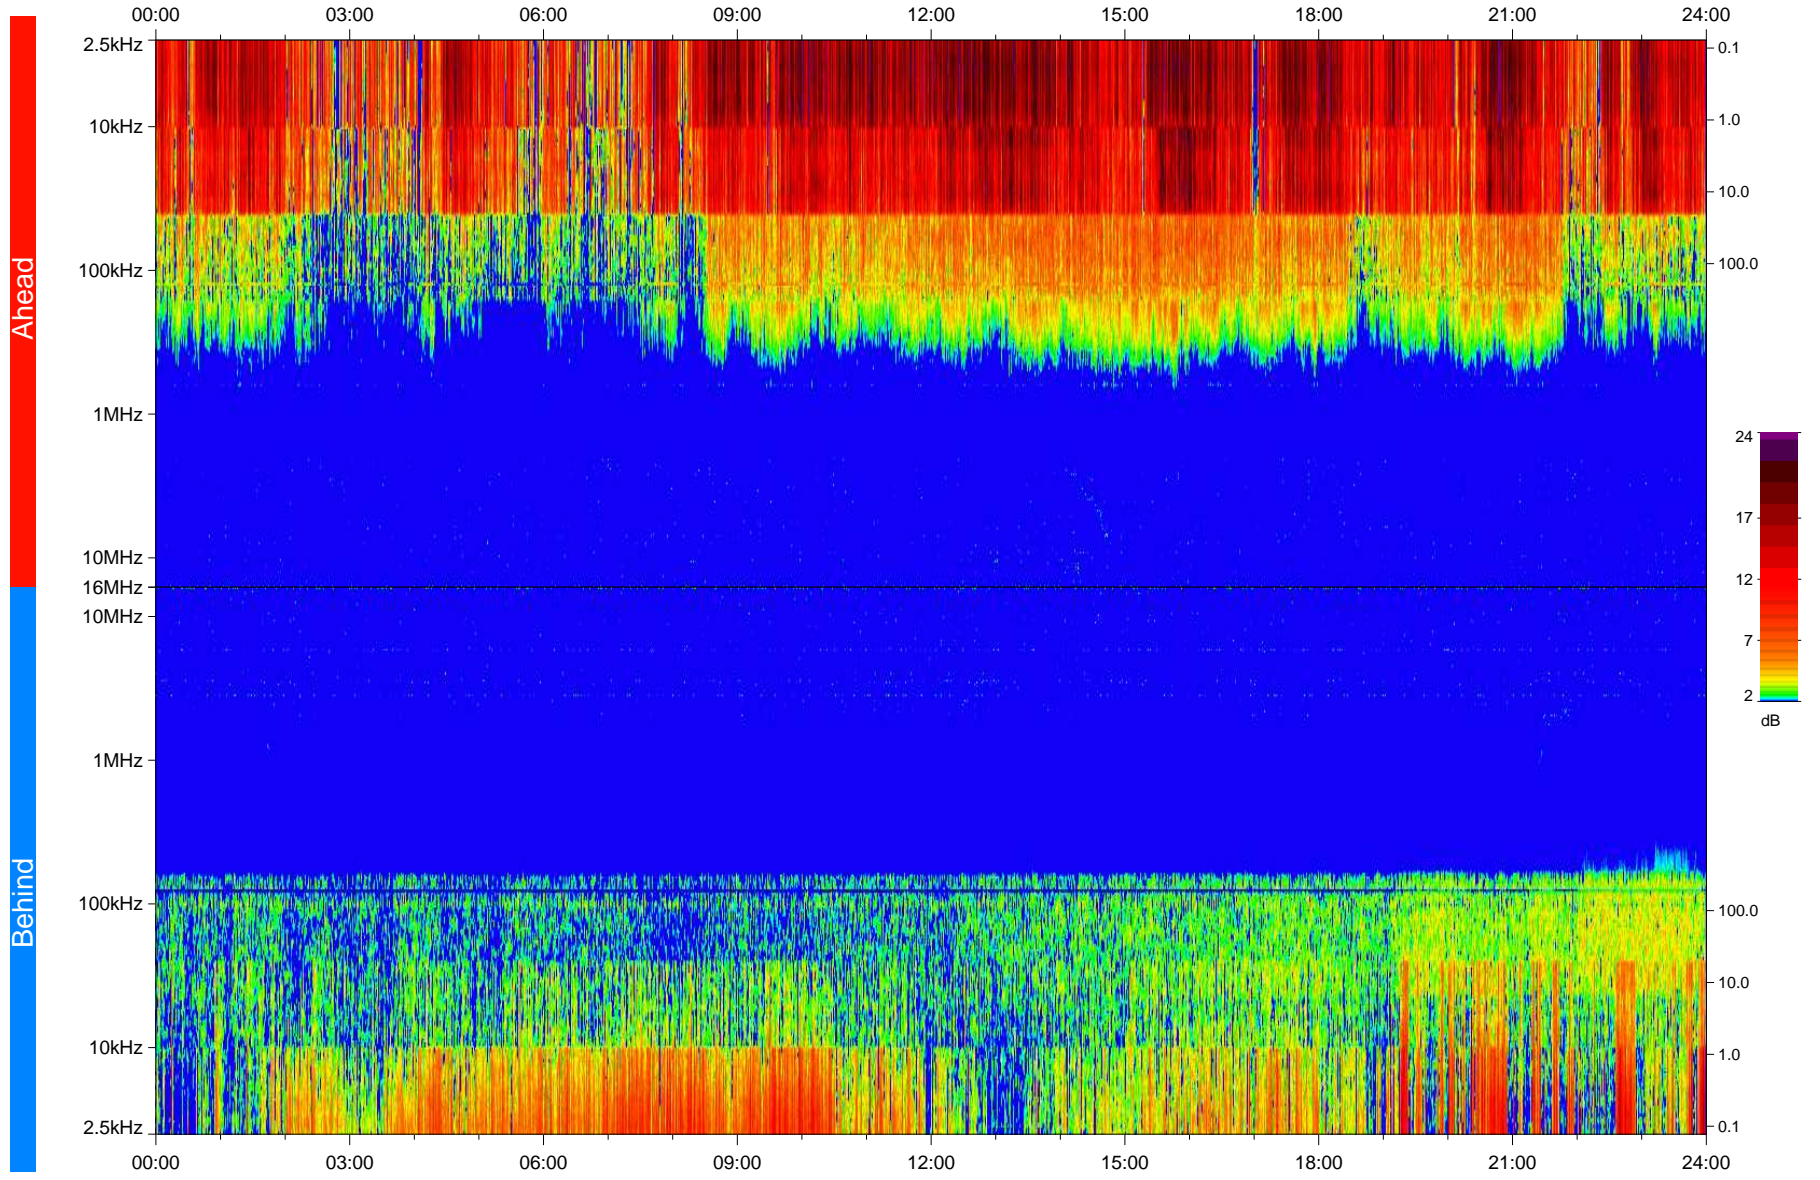

# STEREO/WAVES Daily Summary - 31-Jan-2009 (DOY 031)

Ahead source file: swaves\_ahead\_2009\_031\_1\_04.fin  
Ahead PSE Angle: 43.0°

Behind PSE Angle: -47.3°  
Behind source file: swaves\_behind\_2009\_031\_1\_04.fin

Time (UTC)

file: stereo\_swaves\_daily-summary\_color\_20090131\_v04  
made by: space.umn.edu on macOS with IDL 8.8.2 on 2022-10-17 02:18:55, with TLib V945 / dynspec V311