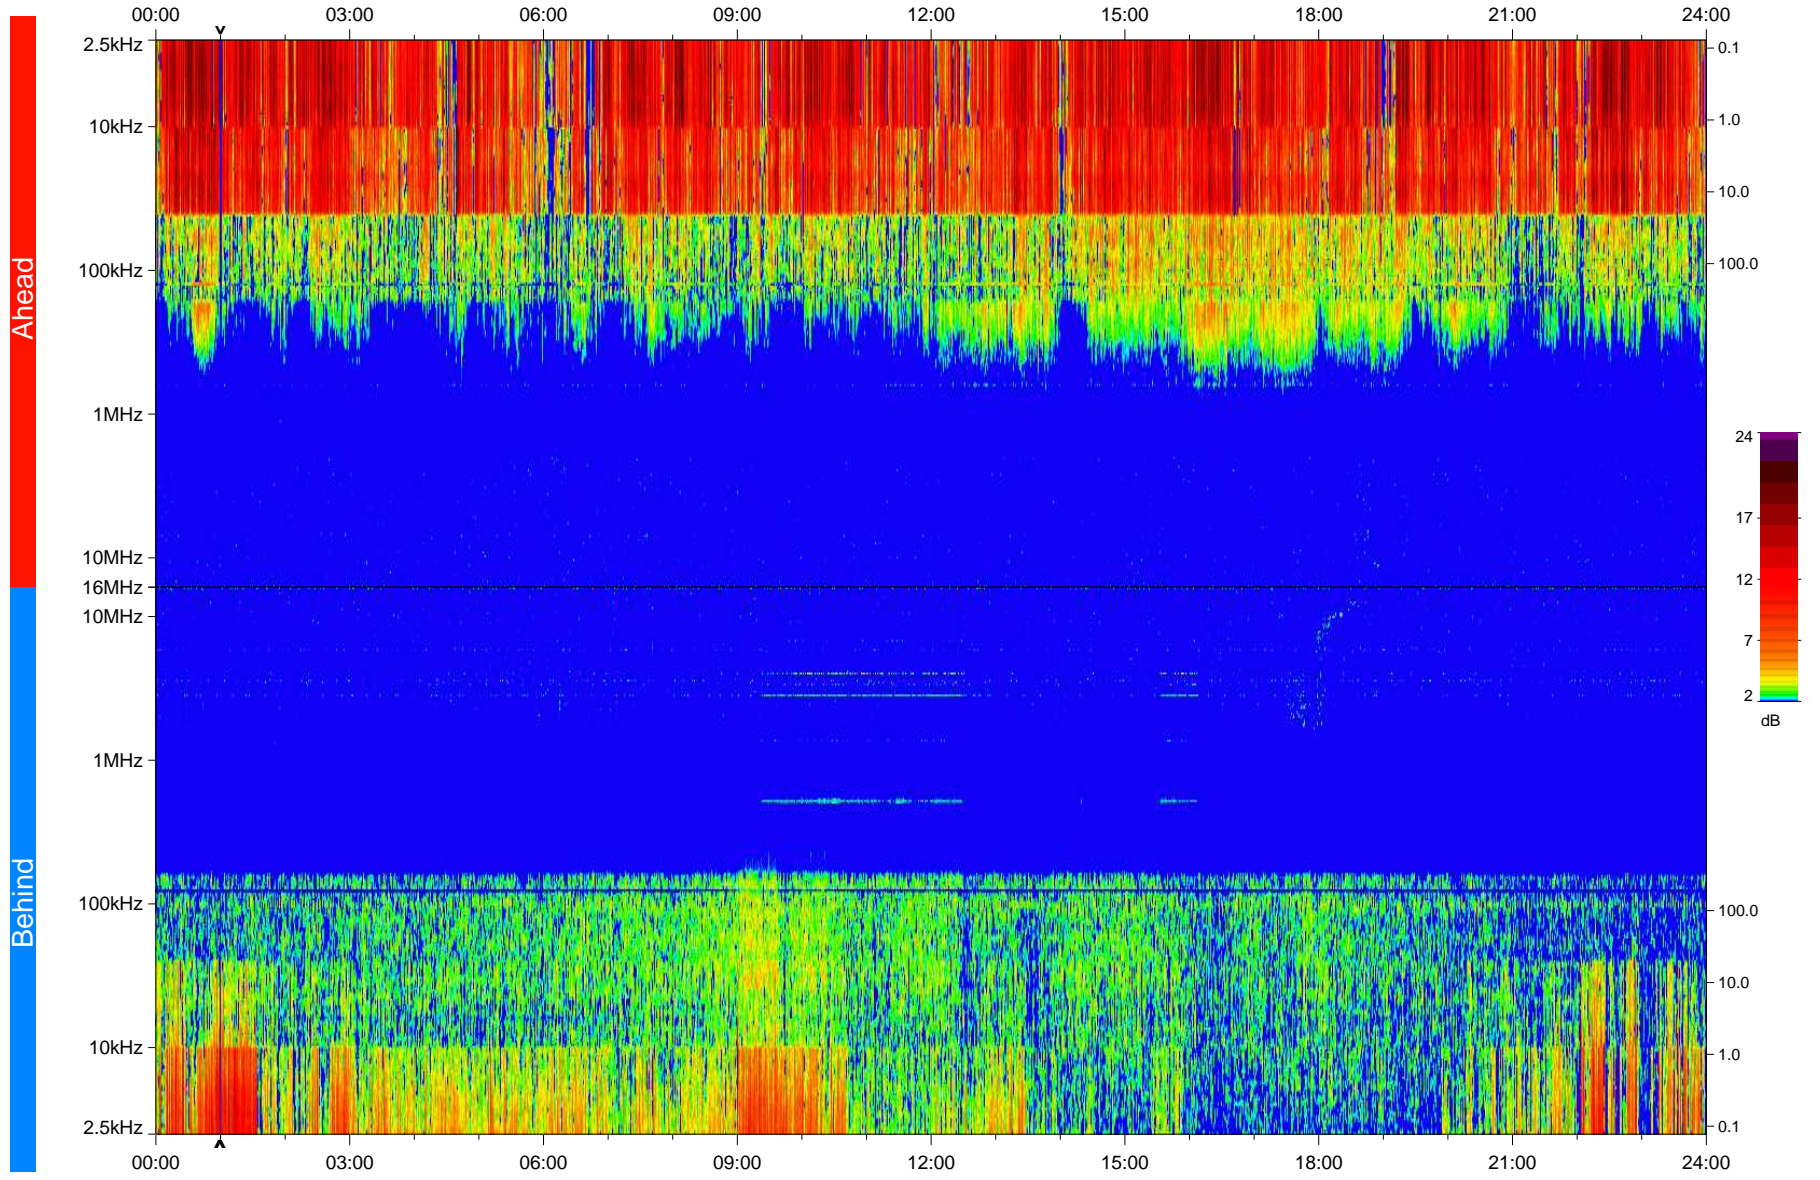

# STEREO/WAVES Daily Summary - 30-Jan-2009 (DOY 030)

Ahead source file: swaves\_ahead\_2009\_030\_1\_04.fin  
Ahead PSE Angle: 43.1°

Behind PSE Angle: -47.2°  
Behind source file: swaves\_behind\_2009\_030\_1\_04.fin

Time (UTC)

file: stereo\_swaves\_daily-summary\_color\_20090130\_v04  
made by: space.umn.edu on macOS with IDL 8.8.2 on 2022-10-17 02:16:04, with TLib V945 / dynspec V311