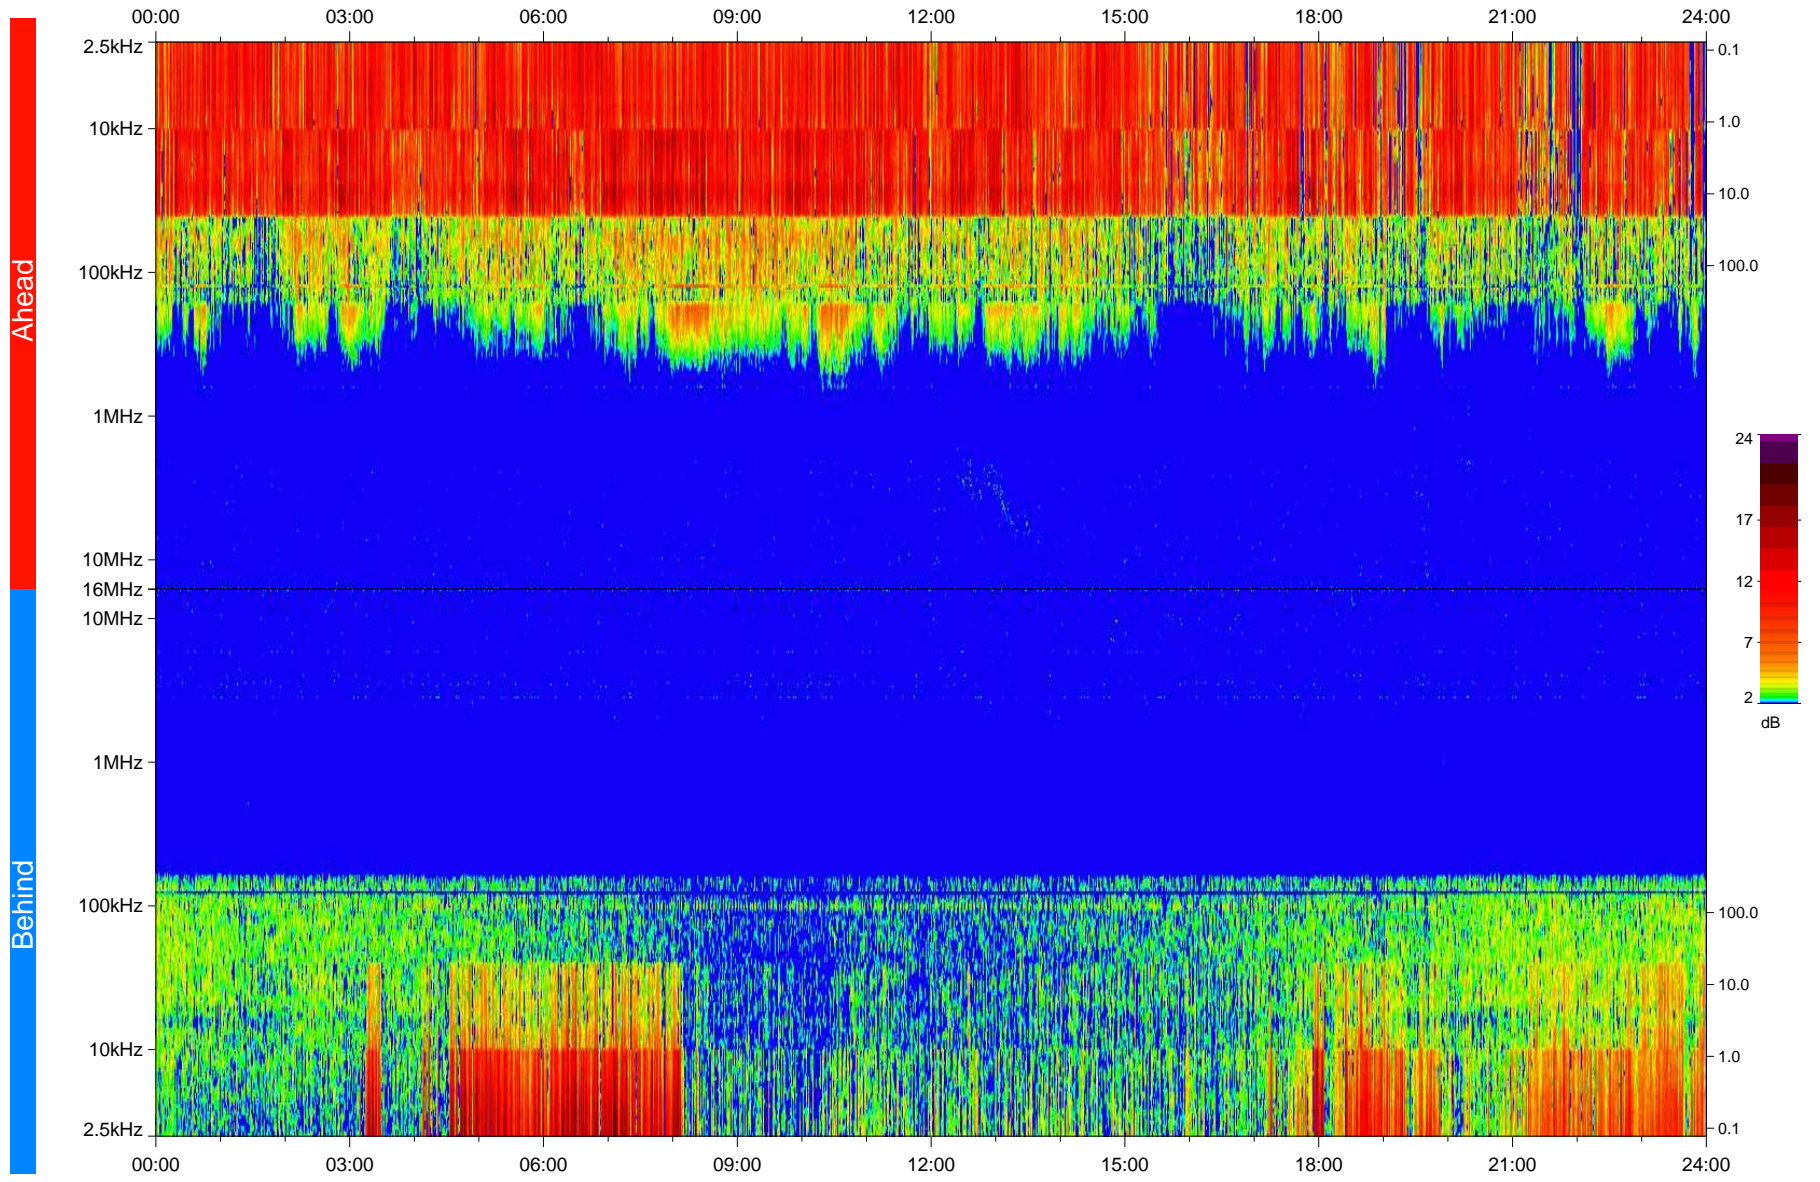

STEREO/WAVES Daily Summary - 29-Jan-2009 (DOY 029)

Ahead source file: swaves_ahead_2009_029_1_04.fin
Ahead PSE Angle: 43.1°

Behind PSE Angle: -47.2°
Behind source file: swaves_behind_2009_029_1_04.fin

Time (UTC)

file: stereo_swaves_daily-summary_color_20090129_v04
made by: space.umn.edu on macOS with IDL 8.8.2 on 2022-10-17 02:13:14, with TLib V945 / dynspec V311