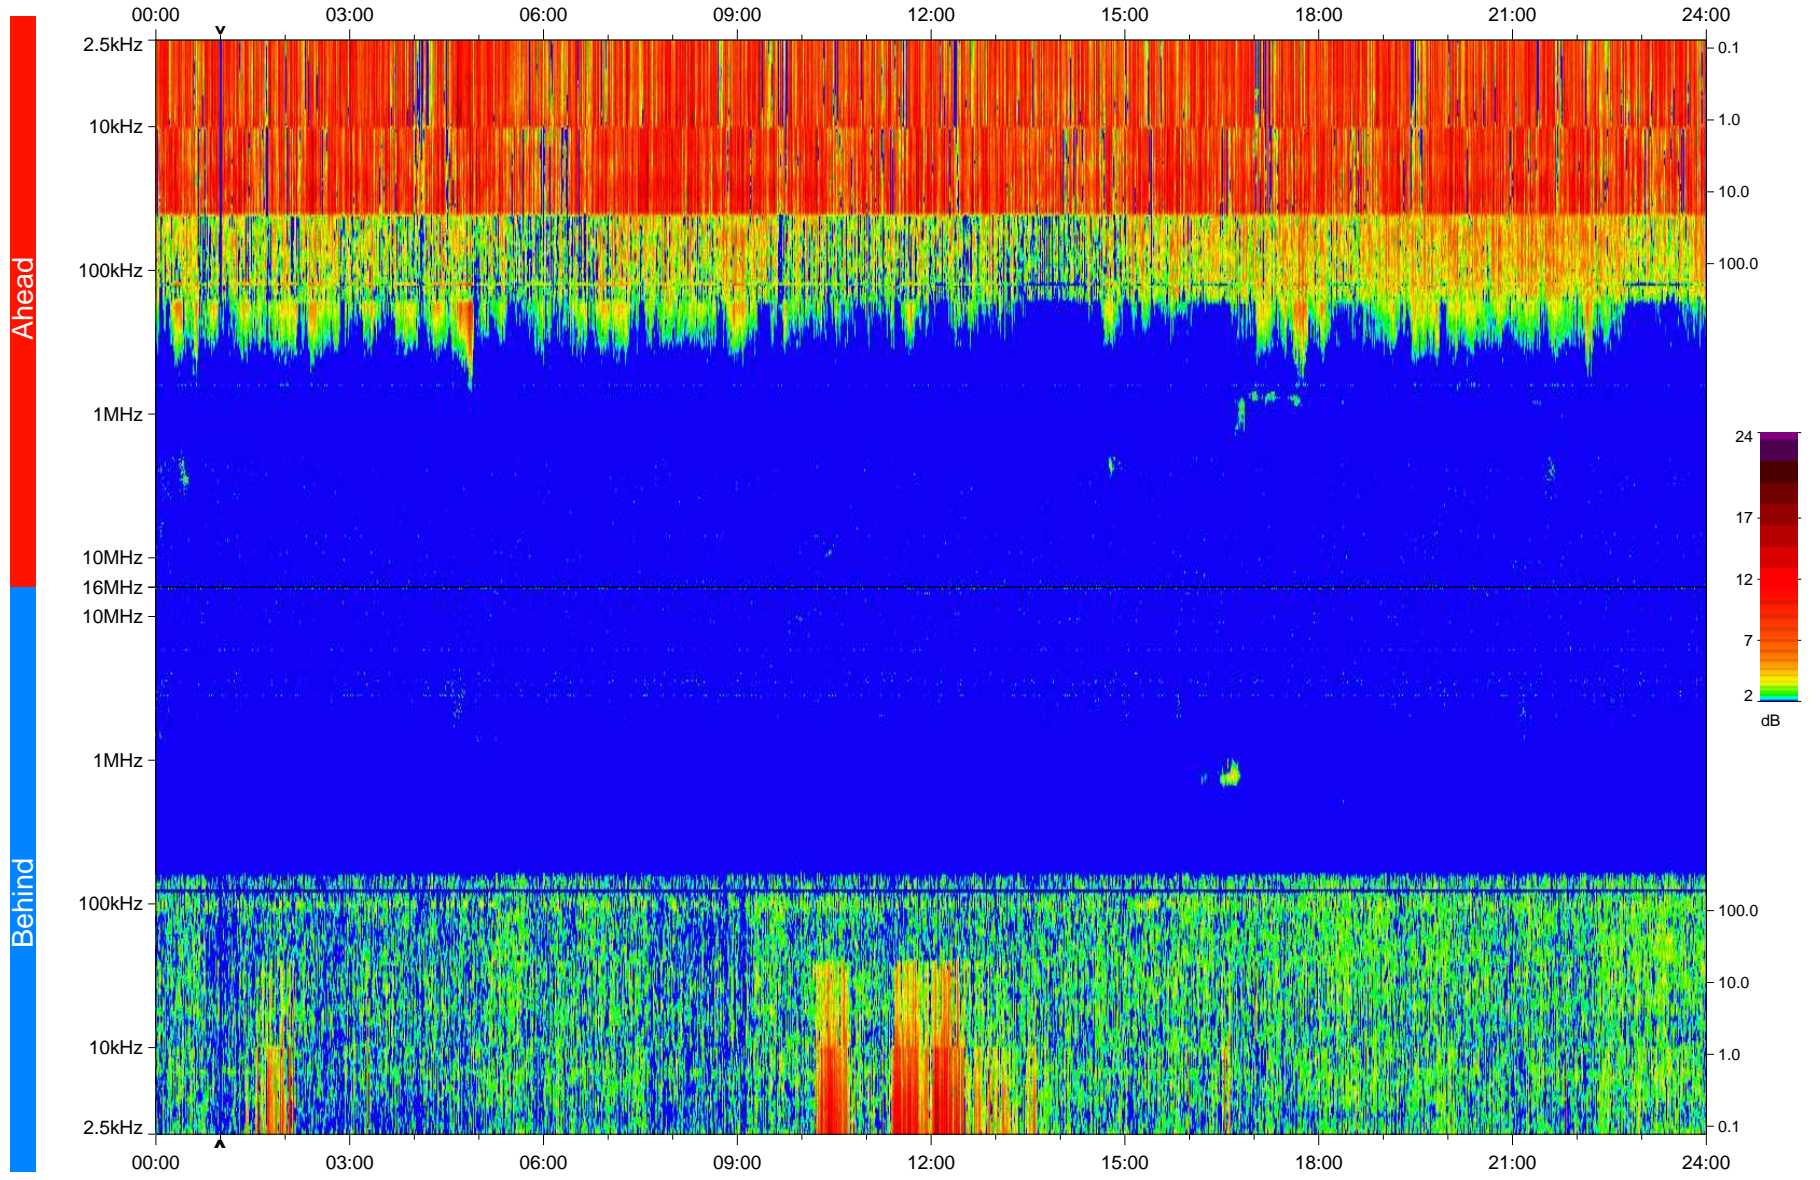

STEREO/WAVES Daily Summary - 28-Jan-2009 (DOY 028)

Ahead source file: swaves_ahead_2009_028_1_04.fin
Ahead PSE Angle: 43.0°

Behind PSE Angle: -47.2°
Behind source file: swaves_behind_2009_028_1_04.fin

Time (UTC)

file: stereo_swaves_daily-summary_color_20090128_v04
made by: space.umn.edu on macOS with IDL 8.8.2 on 2022-10-17 02:10:25, with TLib V945 / dynspec V311