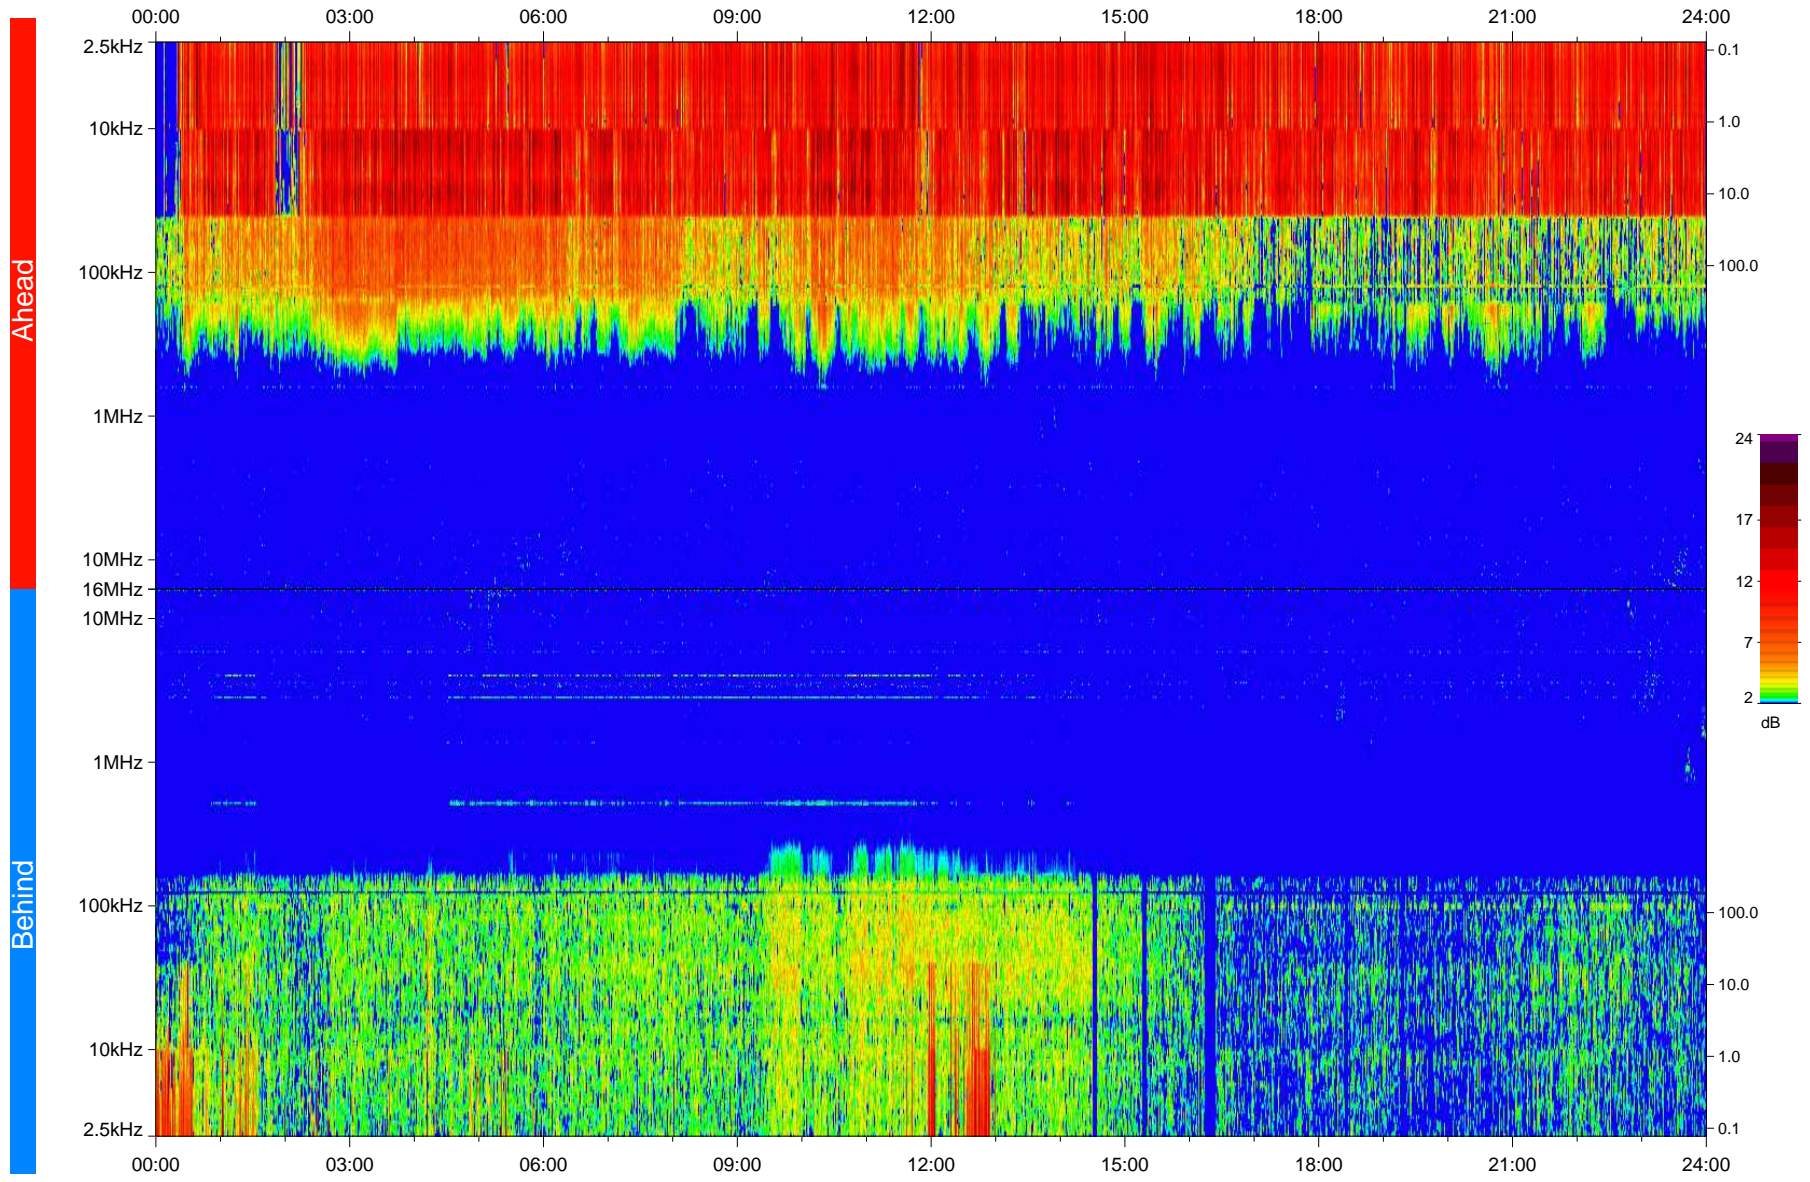

STEREO/WAVES Daily Summary - 27-Jan-2009 (DOY 027)

Ahead source file: swaves_ahead_2009_027_1_04.fin
Ahead PSE Angle: 43.0°

Behind PSE Angle: -47.2°
Behind source file: swaves_behind_2009_027_1_04.fin

Time (UTC)

file: stereo_swaves_daily-summary_color_20090127_v04
made by: space.umn.edu on macOS with IDL 8.8.2 on 2022-10-17 02:07:33, with TLib V945 / dynspec V311