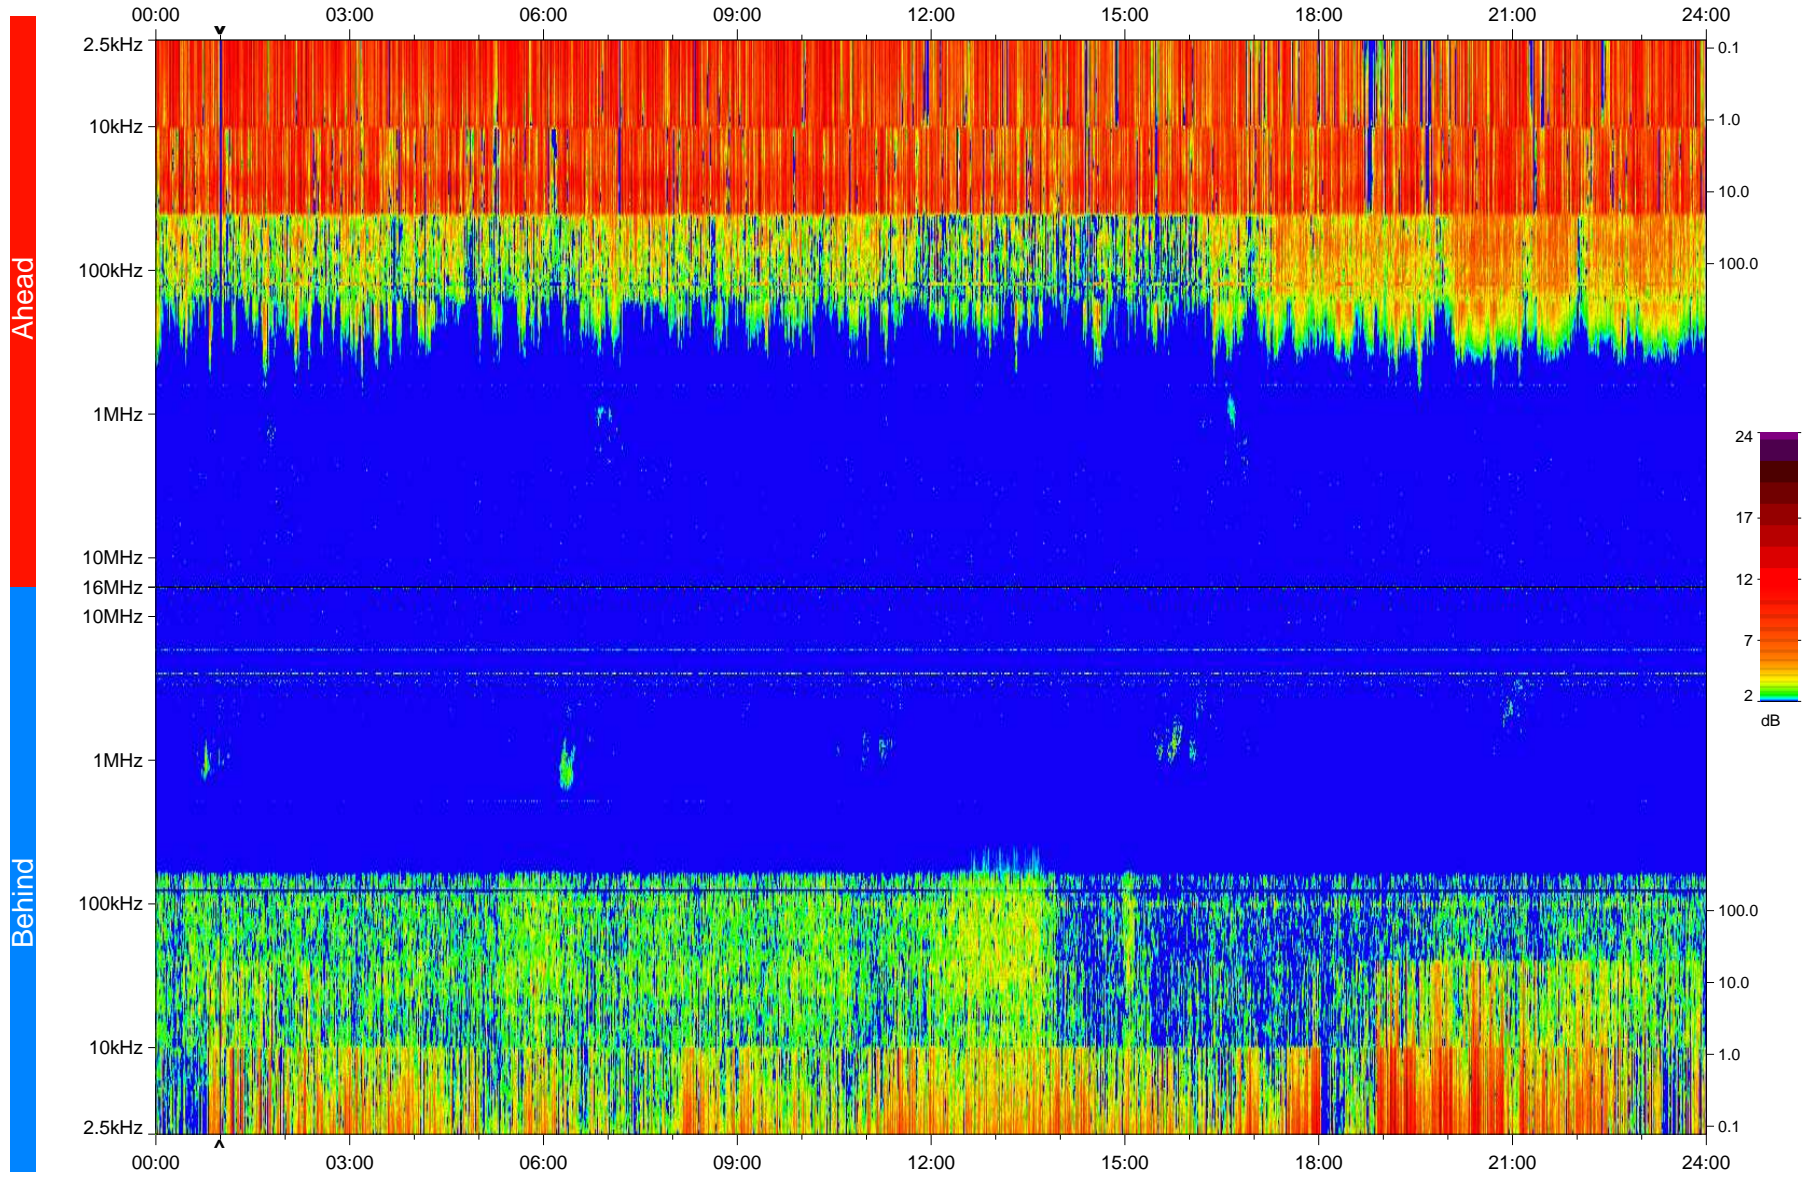

STEREO/WAVES Daily Summary - 24-Jan-2009 (DOY 024)

Ahead source file: swaves_ahead_2009_024_1_04.fin
Ahead PSE Angle: 43.0°

Behind PSE Angle: -47.0°
Behind source file: swaves_behind_2009_024_1_04.fin

Time (UTC)

file: stereo_swaves_daily-summary_color_20090124_v04
made by: space.umn.edu on macOS with IDL 8.8.2 on 2022-10-17 01:59:01, with TLib V945 / dynspec V311