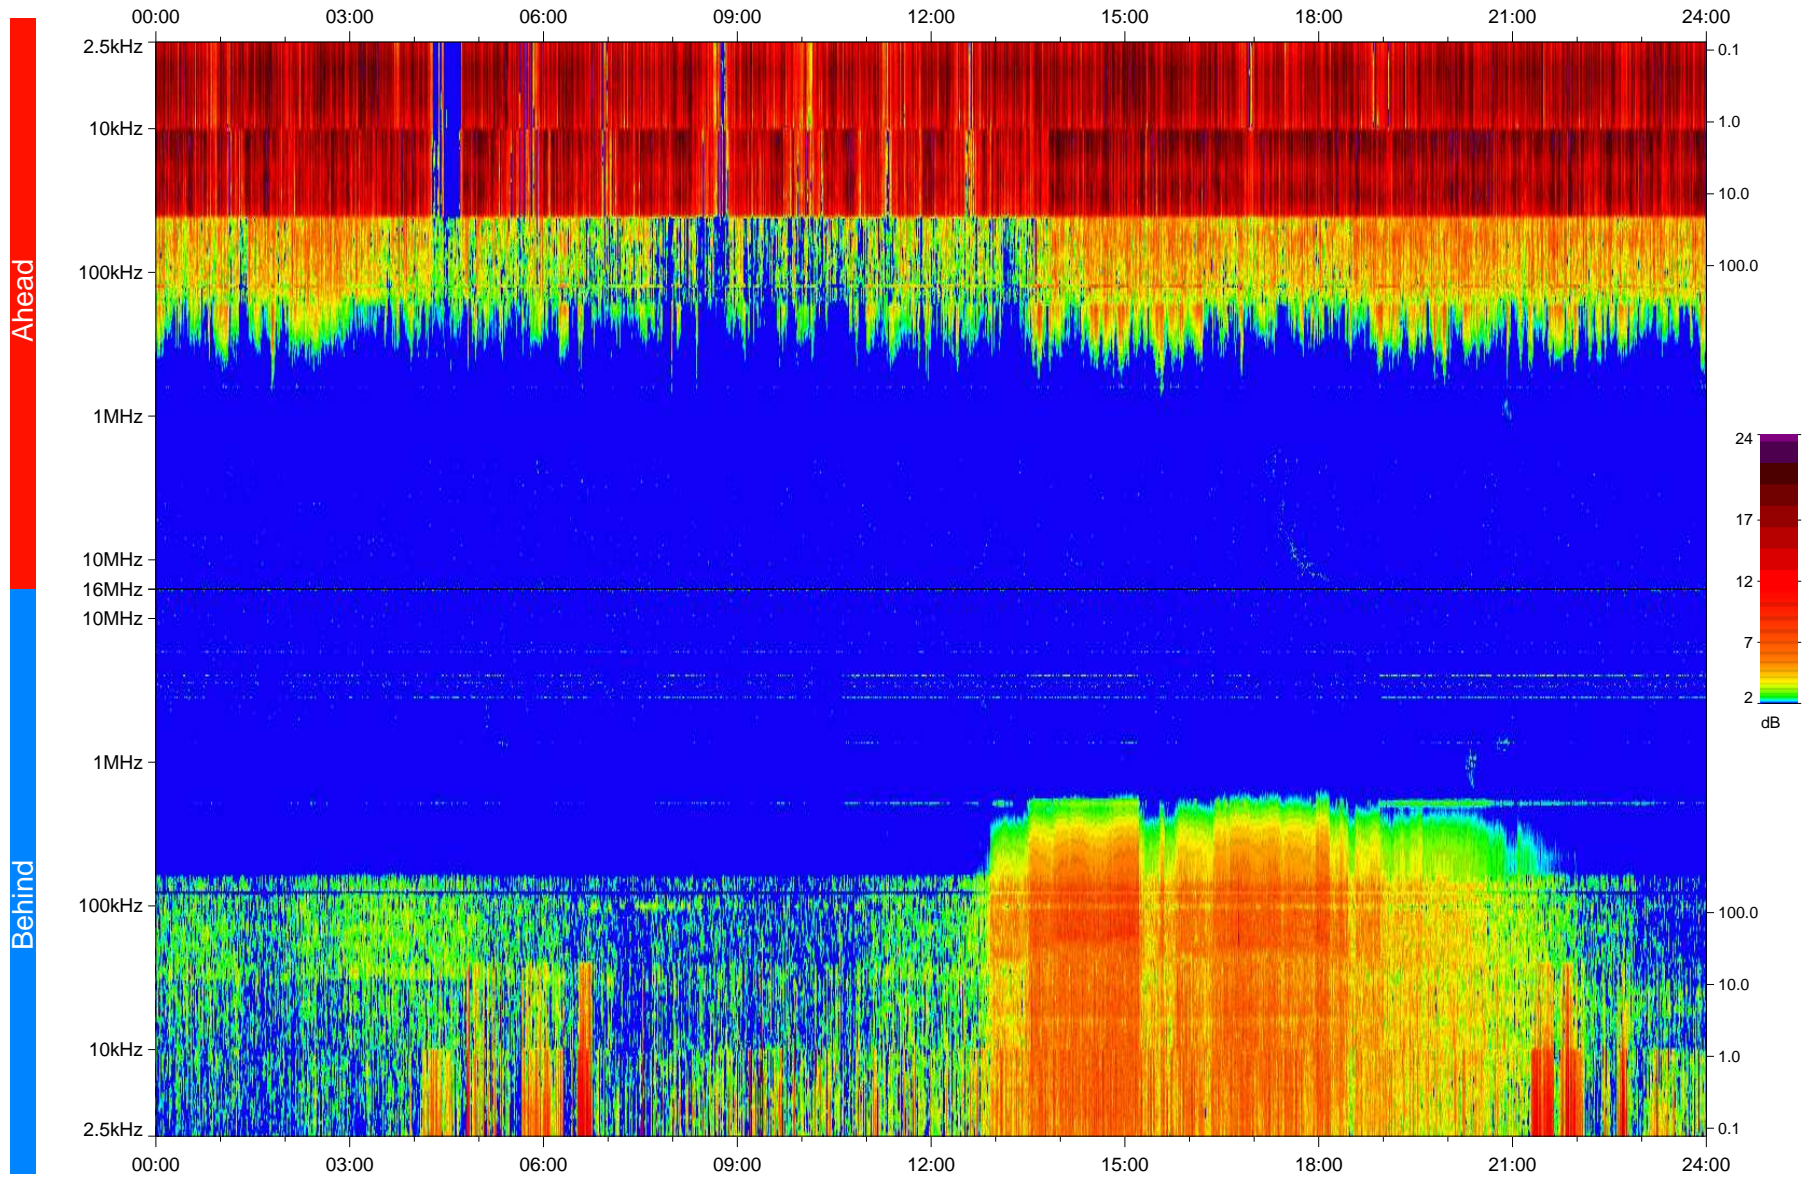

STEREO/WAVES Daily Summary - 23-Jan-2009 (DOY 023)

Ahead source file: swaves_ahead_2009_023_1_04.fin
Ahead PSE Angle: 43.0°

Behind PSE Angle: -47.0°
Behind source file: swaves_behind_2009_023_1_04.fin

Time (UTC)

file: stereo_swaves_daily-summary_color_20090123_v04
made by: space.umn.edu on macOS with IDL 8.8.2 on 2022-10-17 01:56:13, with TLib V945 / dynspec V311