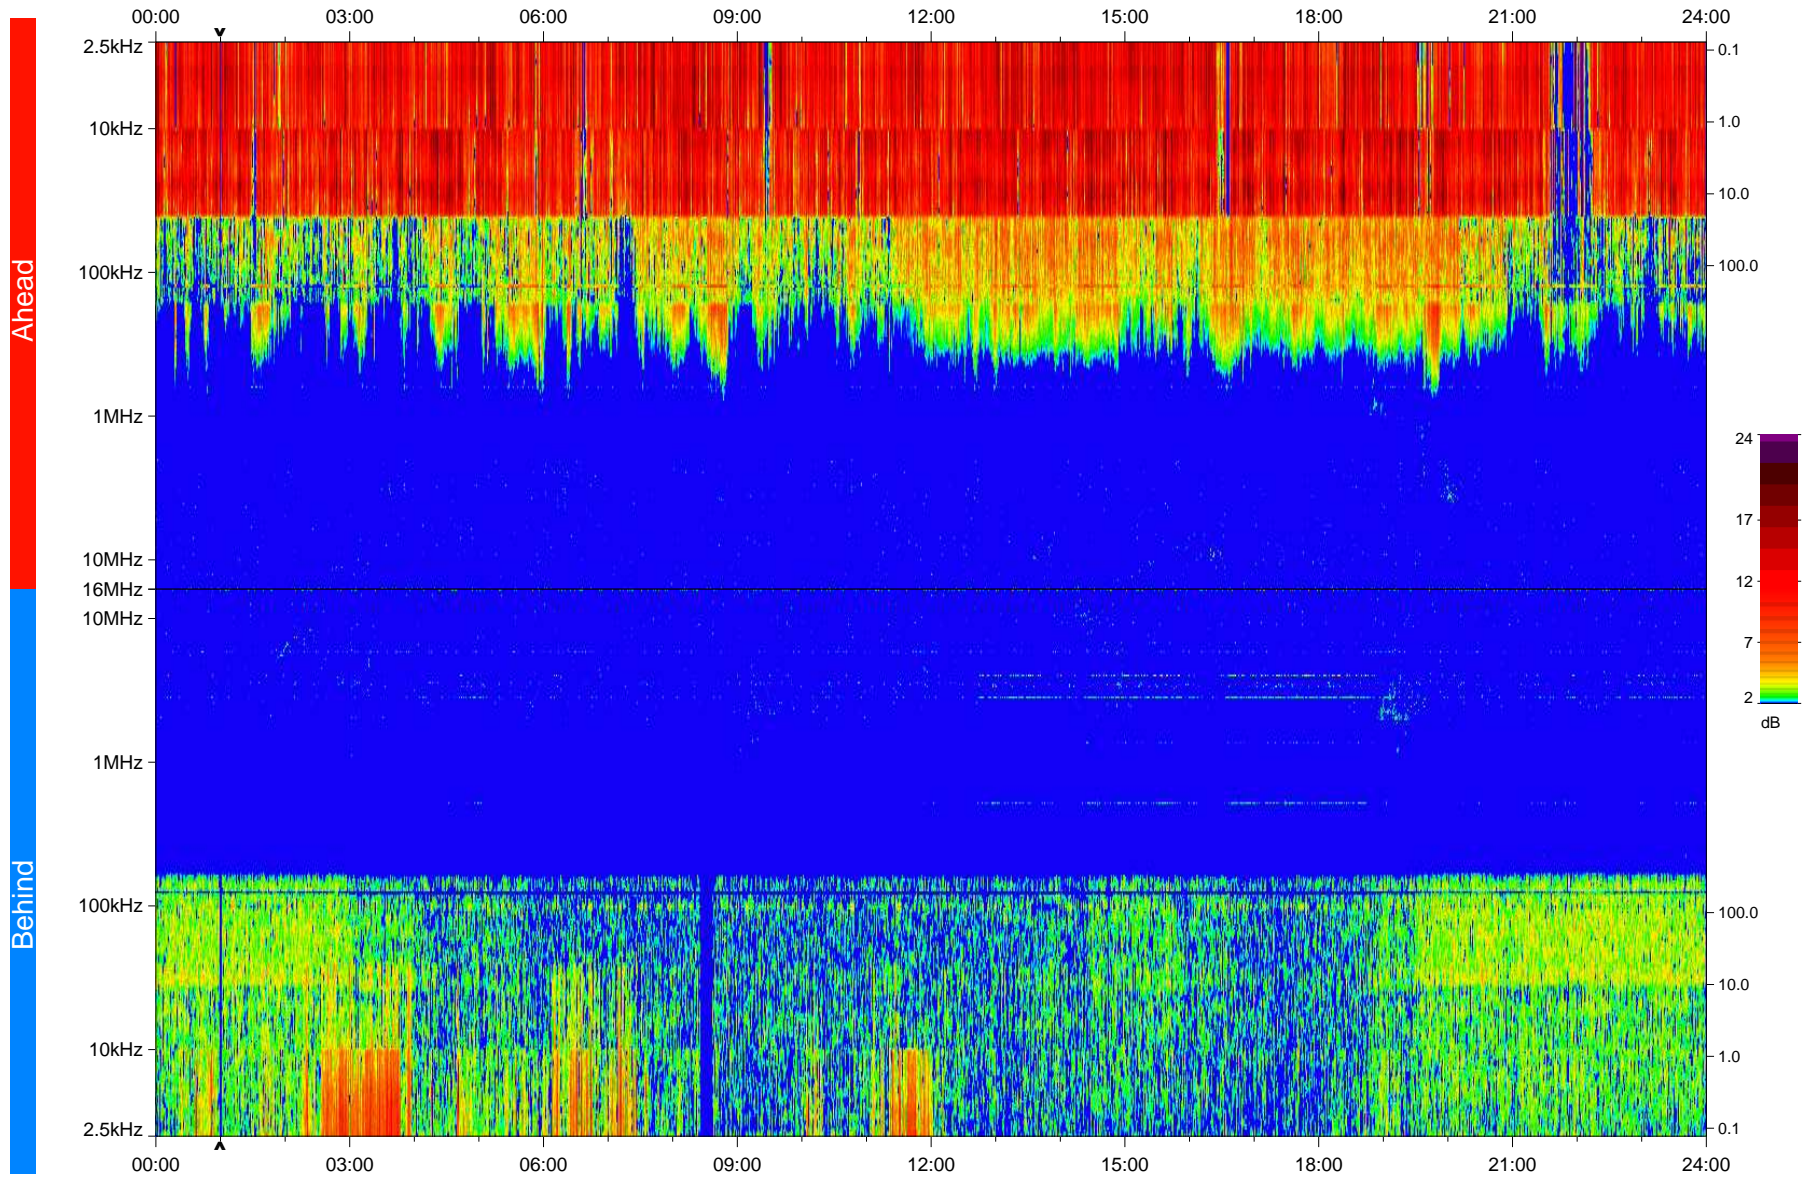

# STEREO/WAVES Daily Summary - 22-Jan-2009 (DOY 022)

Ahead source file: swaves\_ahead\_2009\_022\_1\_04.fin  
Ahead PSE Angle: 42.9°

Behind PSE Angle: -47.0°  
Behind source file: swaves\_behind\_2009\_022\_1\_04.fin

Time (UTC)

file: stereo\_swaves\_daily-summary\_color\_20090122\_v04  
made by: space.umn.edu on macOS with IDL 8.8.2 on 2022-10-17 01:53:19, with TLib V945 / dynspec V311