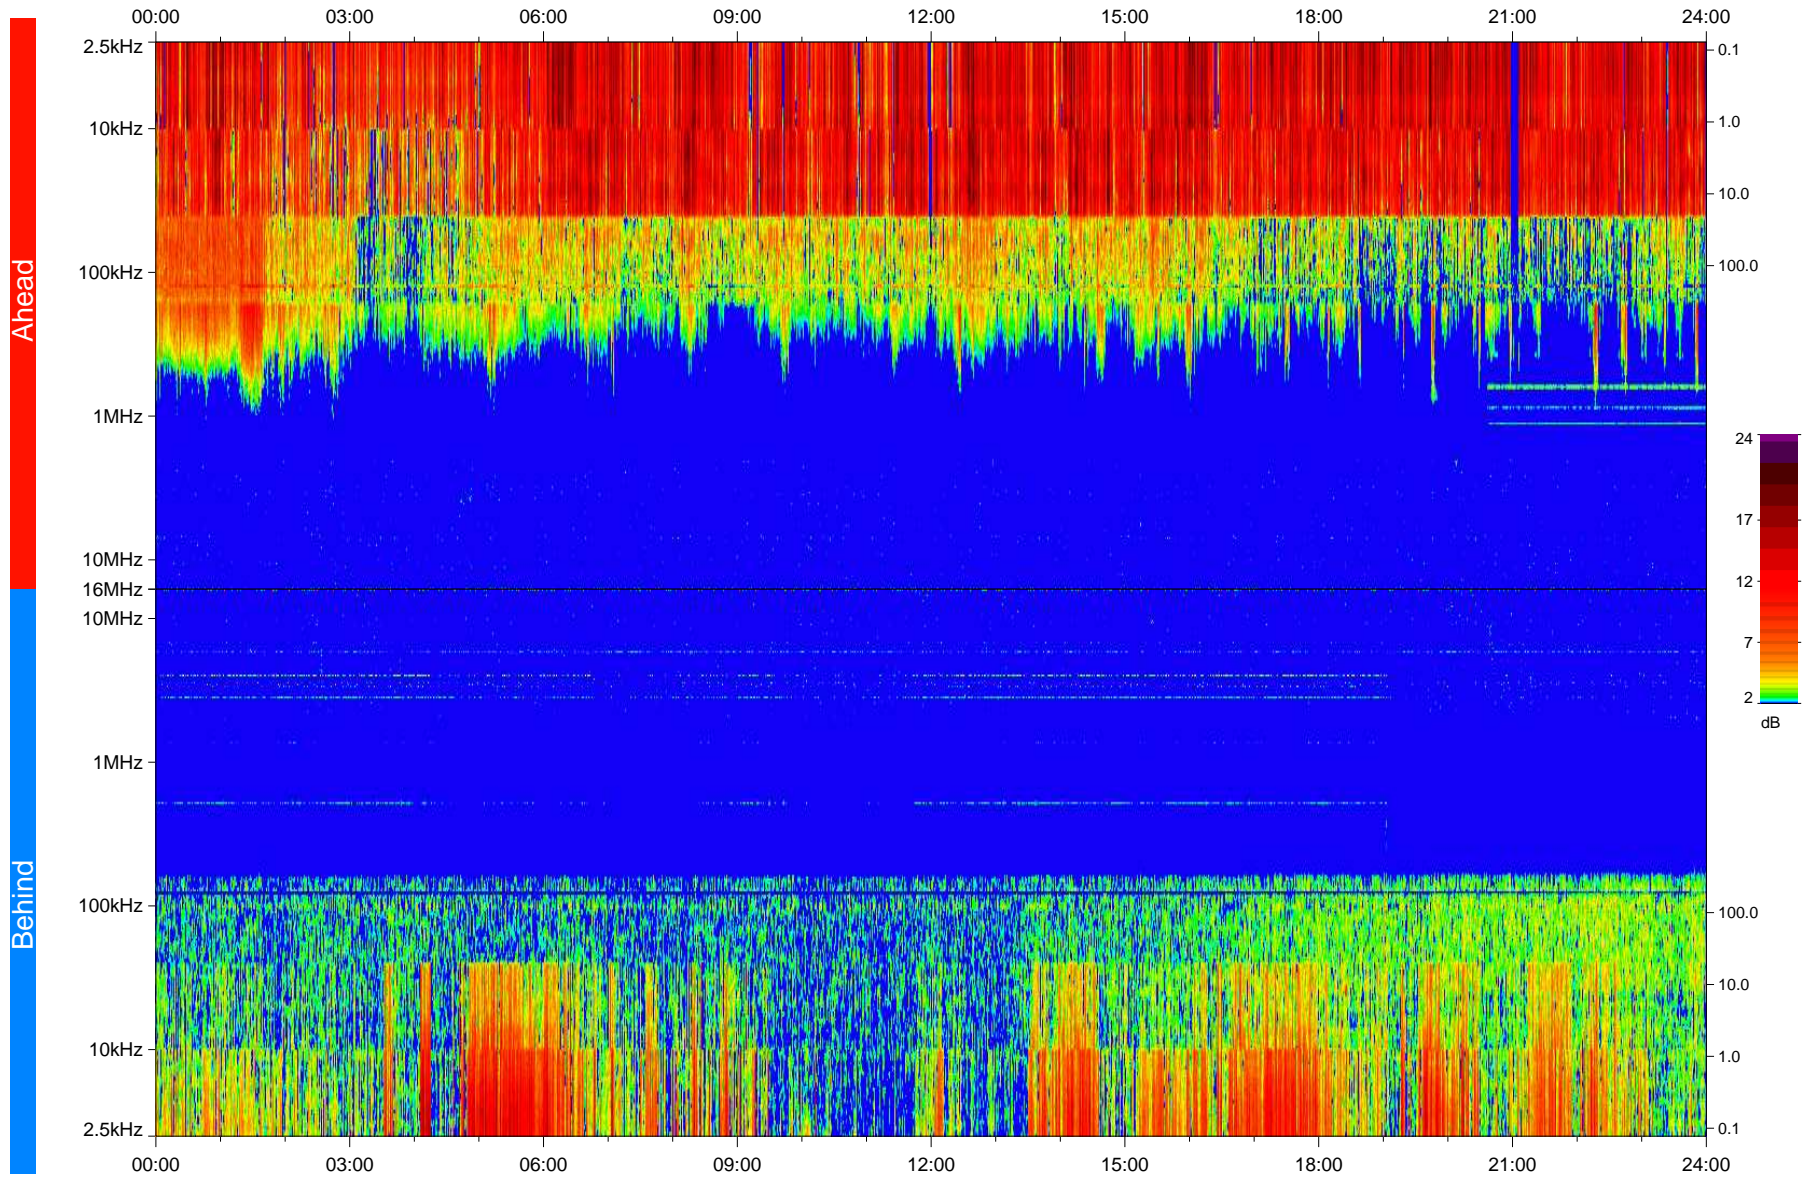

STEREO/WAVES Daily Summary - 21-Jan-2009 (DOY 021)

Ahead source file: swaves_ahead_2009_021_1_04.fin
Ahead PSE Angle: 42.9°

Behind PSE Angle: -47.0°
Behind source file: swaves_behind_2009_021_1_04.fin

Time (UTC)

file: stereo_swaves_daily-summary_color_20090121_v04
made by: space.umn.edu on macOS with IDL 8.8.2 on 2022-10-17 01:50:29, with TLib V945 / dynspec V311