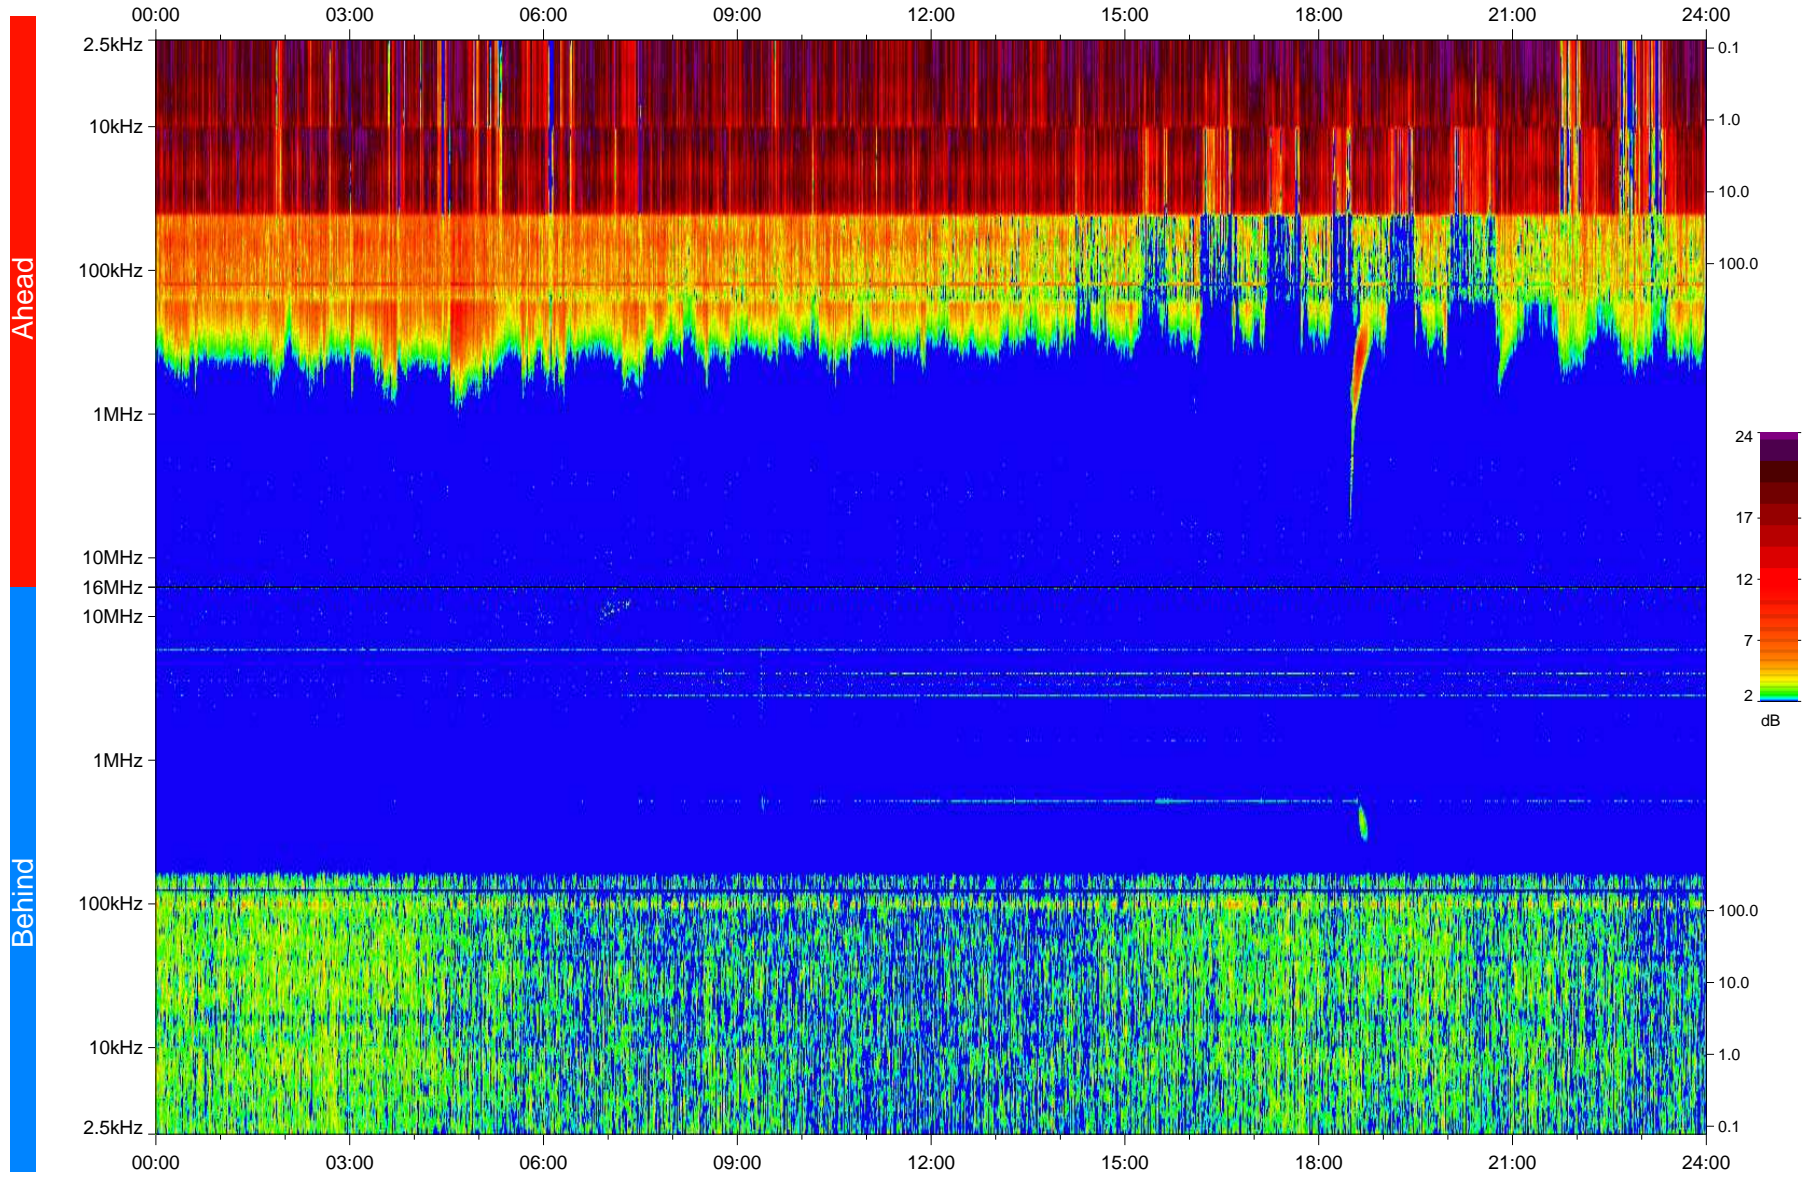

STEREO/WAVES Daily Summary - 17-Jan-2009 (DOY 017)

Ahead source file: swaves_ahead_2009_017_1_04.fin
Ahead PSE Angle: 42.8°

Behind PSE Angle: -46.8°
Behind source file: swaves_behind_2009_017_1_04.fin

Time (UTC)

file: stereo_swaves_daily-summary_color_20090117_v04
made by: space.umn.edu on macOS with IDL 8.8.2 on 2022-10-17 01:39:06, with TLib V945 / dynspec V311