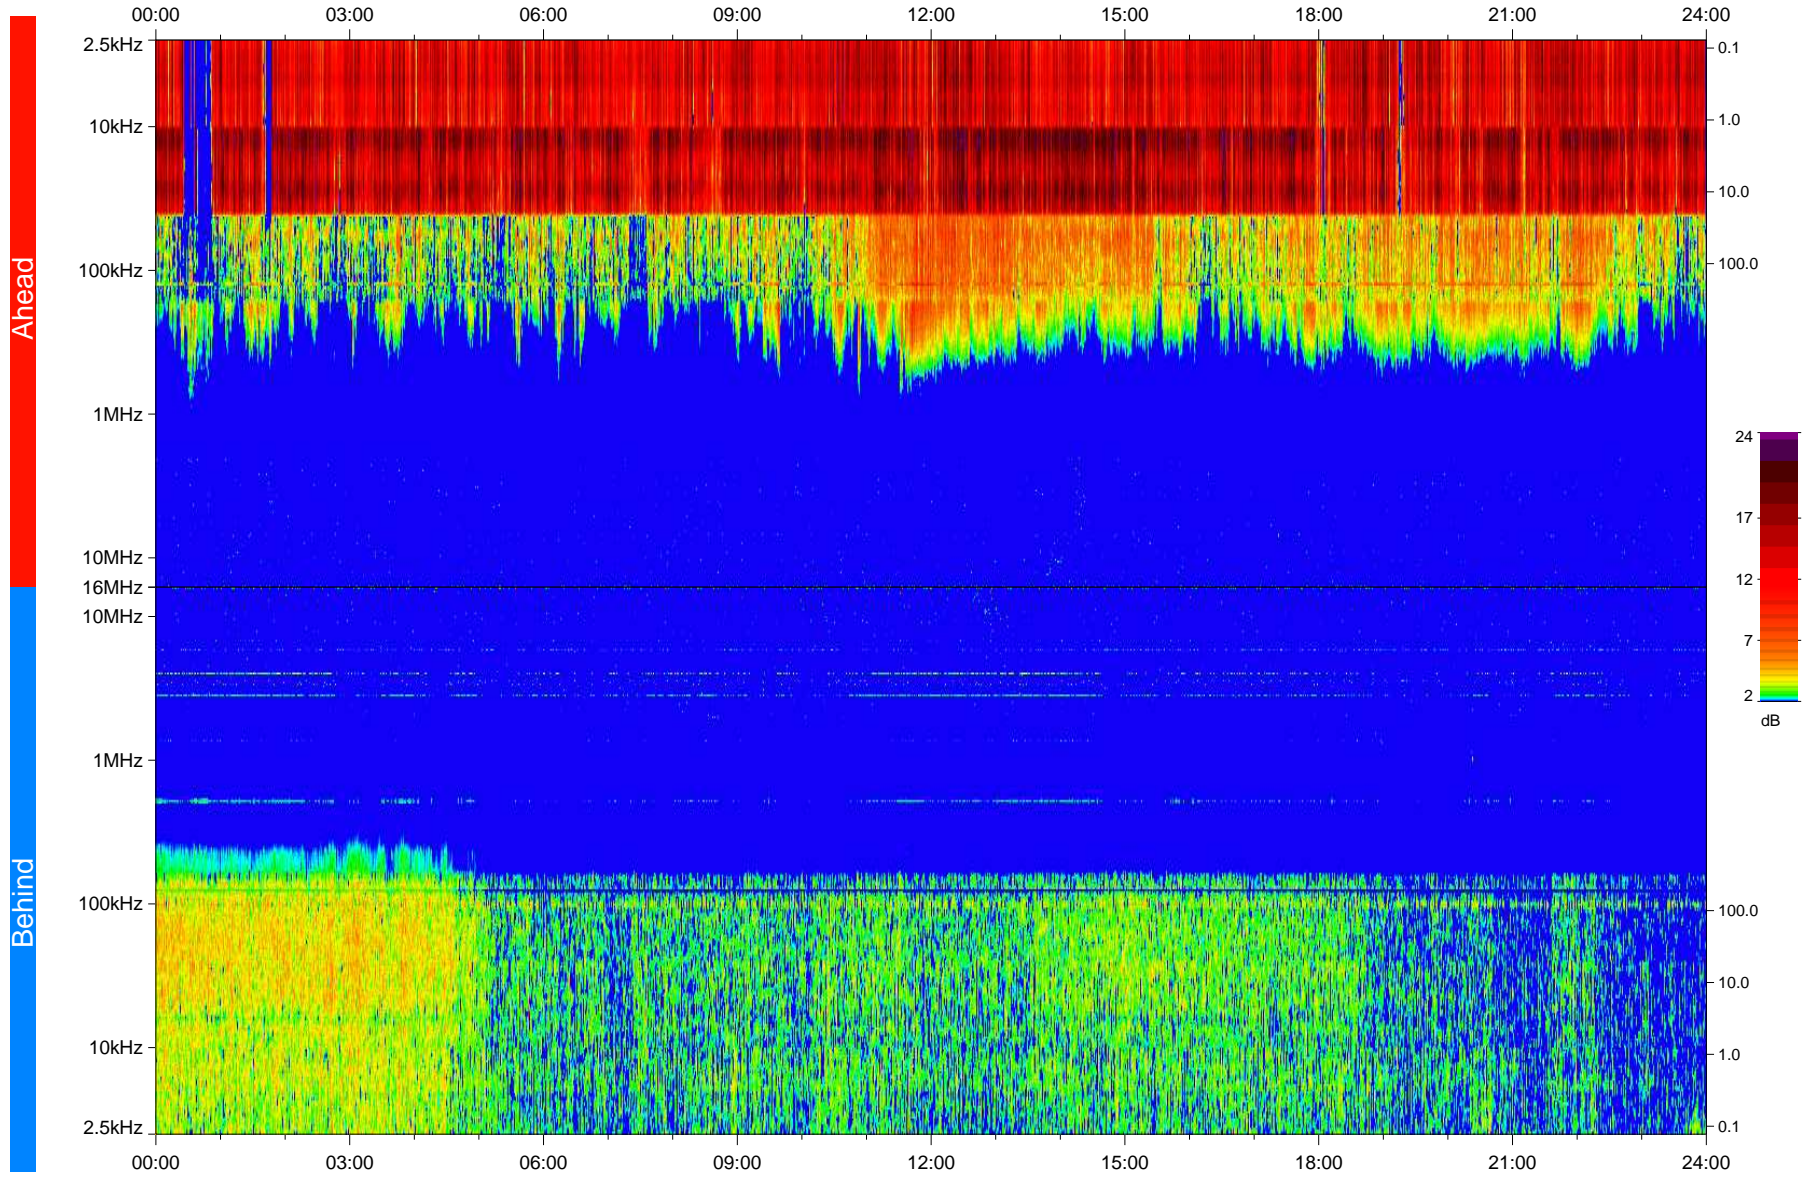

# STEREO/WAVES Daily Summary - 15-Jan-2009 (DOY 015)

Ahead source file: swaves\_ahead\_2009\_015\_1\_04.fin  
Ahead PSE Angle: 42.8°

Behind PSE Angle: -46.7°  
Behind source file: swaves\_behind\_2009\_015\_1\_04.fin

Time (UTC)

file: stereo\_swaves\_daily-summary\_color\_20090115\_v04  
made by: space.umn.edu on macOS with IDL 8.8.2 on 2022-10-17 01:33:23, with TLib V945 / dynspec V311