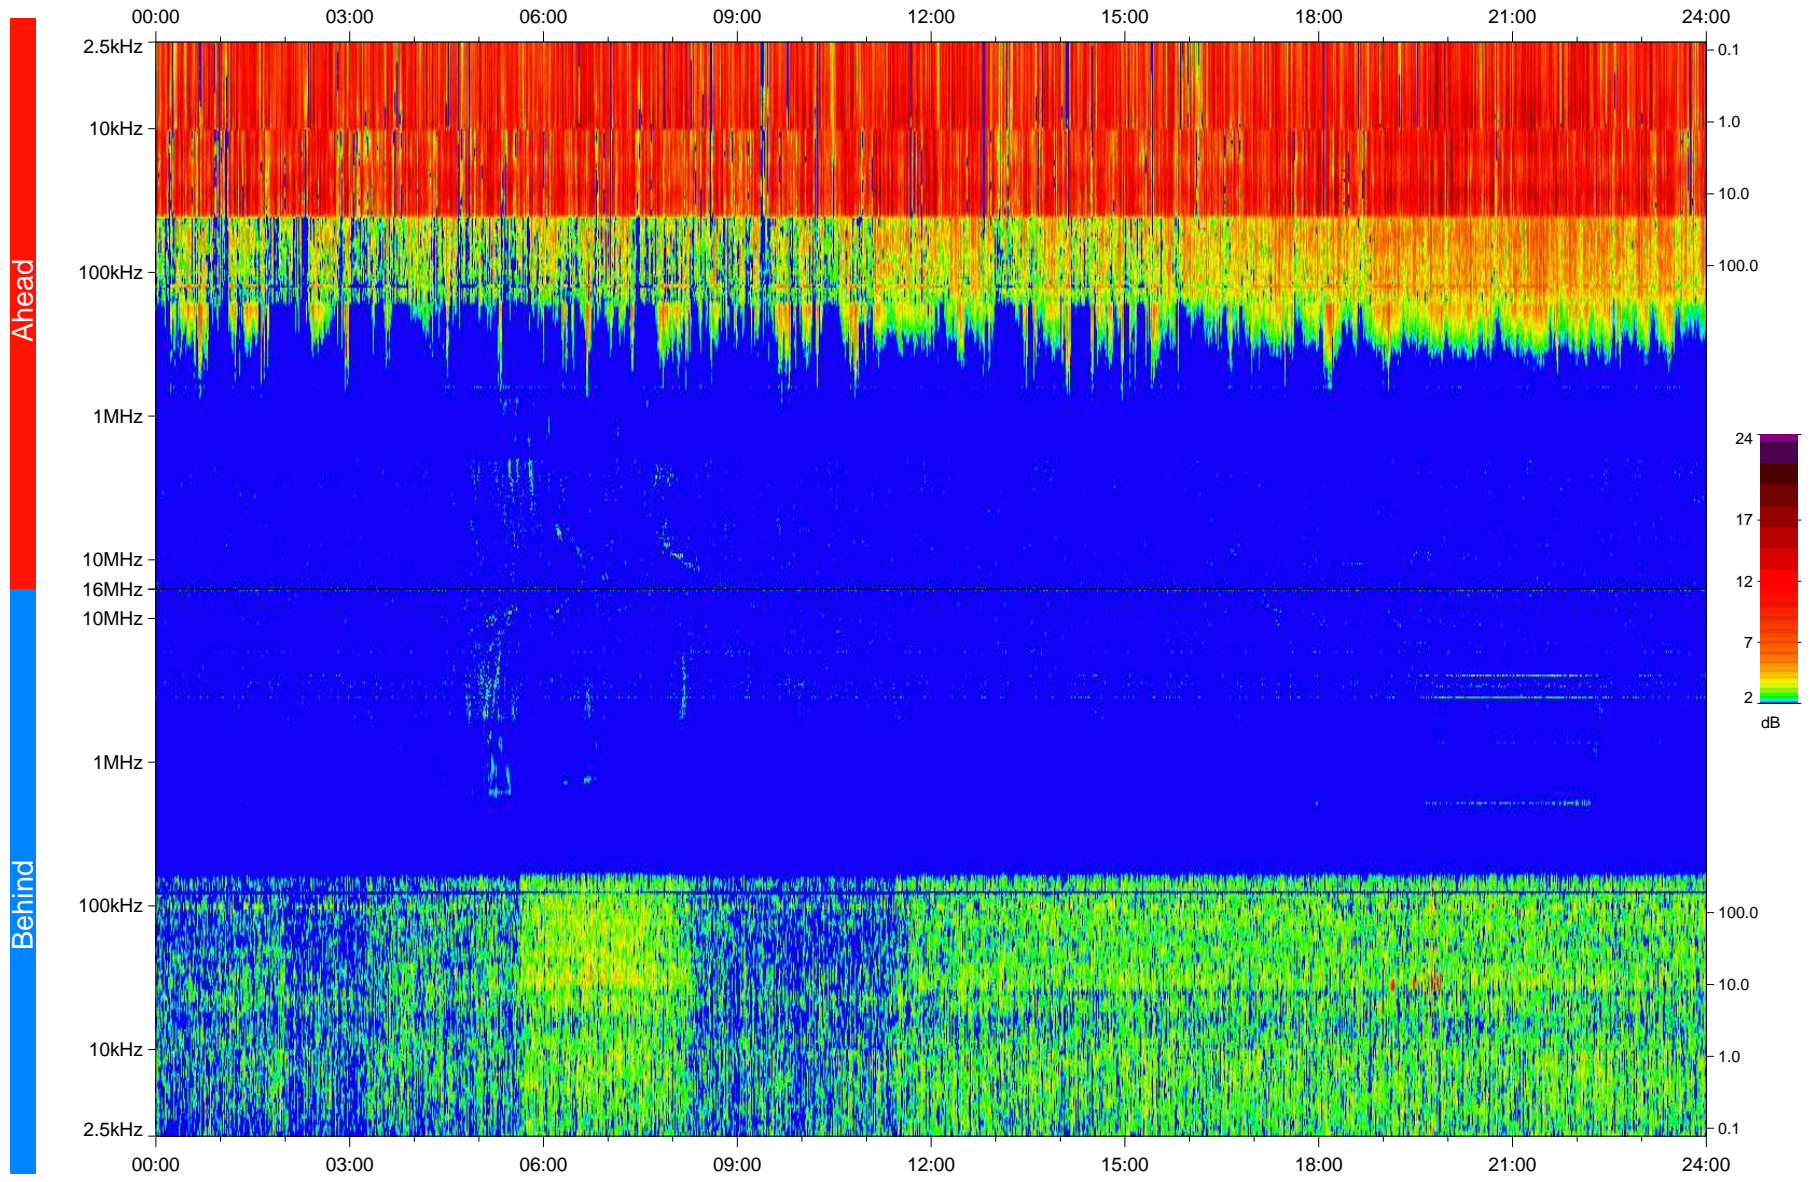

# STEREO/WAVES Daily Summary - 11-Jan-2009 (DOY 011)

Ahead source file: swaves\_ahead\_2009\_011\_1\_04.fin  
Ahead PSE Angle: 42.7°

Behind PSE Angle: -46.5°  
Behind source file: swaves\_behind\_2009\_011\_1\_04.fin

Time (UTC)

file: stereo\_swaves\_daily-summary\_color\_20090111\_v04  
made by: space.umn.edu on macOS with IDL 8.8.2 on 2022-10-17 01:22:02, with TLib V945 / dynspec V311